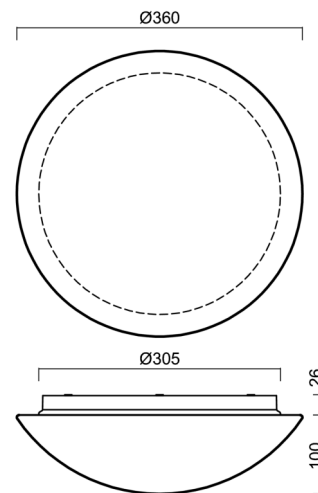

AURA 10 IP

LED-1L15E500BD14/014 HF 3/4K#

WWW.OSMONT.CZ

AURA 10 IP

Product code: AUR71174

Type: LED-1L15E500BD14/014 HF 3/4K#

Short description of the luminaire: White surface-mounted changeable LED light with sensor with TRIPLEX OPAL glass shade

Technical

Types of luminaires	Sensor
Mounting type	surface mounted
Base material	polypropylene composite
Shade material	three-layer glass TRIPLEX OPAL
Base color	white Ral9003
Shade color	white
Holding the shade	bayonet
Mounting location	ceiling/wall
Width	360 mm
Length	360 mm
Height	126 mm
Diameter	ø 360 mm
mounting holes (diameter)	3xø5mm
Installation wire (diameter)	2xø16mm
Energy Class	D
Impact strength	IK01
Operating temperature	from -20°C to +30°C

Lampshade

Product code	Name	Color	Description	Picture	Drawing
20055	014	white		