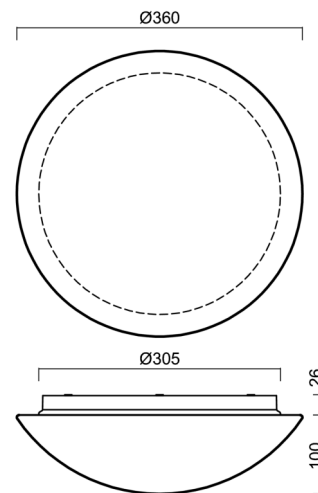

AURA 10 IP

LED-1L15E350BD14/014 HF 3/4K#

WWW.OSMONT.CZ

AURA 10 IP

Product code: AUR71171

Type: LED-1L15E350BD14/014 HF 3/4K#

Short description of the luminaire: White surface-mounted changeable LED light with sensor with TRIPLEX OPAL glass shade

Technical

Types of luminaires	Sensor
Mounting type	surface mounted
Base material	polypropylene composite
Shade material	three-layer glass TRIPLEX OPAL
Base color	white Ral9003
Shade color	white
Holding the shade	bayonet
Mounting location	ceiling/wall
Width	360 mm
Length	360 mm
Height	126 mm
Diameter	ø 360 mm
mounting holes (diameter)	3xø5mm
Installation wire (diameter)	2xø16mm
Energy Class	D
Impact strength	IK01
Operating temperature	from -20°C to +30°C

Lampshade

Product code	Name	Color	Description	Picture	Drawing
20055	014	white		