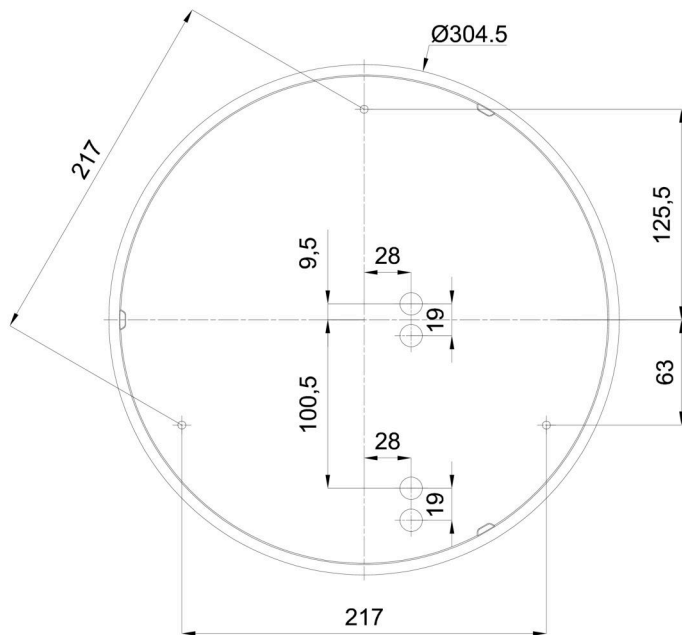

Technical

Types of luminaires	Classic on/off
Mounting type	surface mounted
Base material	polypropylene composite
Shade material	three-layer glass TRIPLEX OPAL
Base color	white Ral9003
Shade color	white
Holding the shade	bayonet
Mounting location	ceiling/wall
Width	360 mm
Length	360 mm
Height	126 mm
Diameter	ø 360 mm
mounting holes (diameter)	3xø5mm
Installation wire (diameter)	2xø16mm
Energy Class	D
Impact strength	IK01
Operating temperature	from -20°C to +30°C

Eulum data for calculation programs are available at www.osmont.cz.

Logistic

EAN	8591728071035
Weight NTTO	2.5 Kg
Weight BTTO	2.8 Kg
Number of cartons	1 pcs
Package volume	0.017 m ³
Package 1 width	0.375 m
Package 1 length	0.355 m
Package 1 height	0.13 m
Warranty*	60 months

*The warranty for the batteries is valid for 12 months from the date of purchase.

Installation dimensions:

Additional assortment:

Decorative collar

Product code	Name	Color	Description	Picture	Drawing
30136	B14/X14	polished stainless steel	the collar is held by the shade		
30135	B14/X4	white Ral9003	the collar is held by the shade		
30138	B14/X13	grey	the collar is held by the shade		
30137	B14/X12	polished brass	the collar is held by the shade		

Lampshade

Product code	Name	Color	Description	Picture	Drawing
20055	014	white		