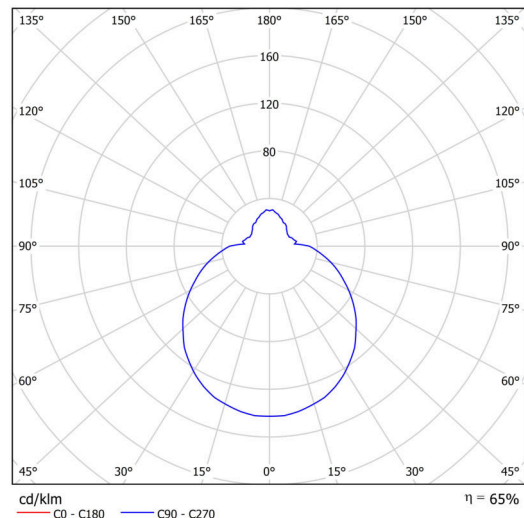

Luminous

Lum. flux of luminaire	2030 lm
Lum. flux of light source	3130 lm
Luminaire efficacy	106 lm/W
Temperature	4000 K
Rated life time LED L80/B10	100000 hours
CRI	Ra80
MacAdam	3
Blue light hazard	Risk group 0