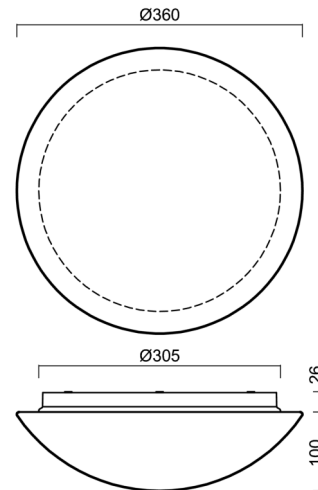

AURA 10 IP

LED-1L15E500BD14/014 4K#

WWW.OSMONT.CZ

AURA 10 IP

Product code: AUR70878

Type: LED-1L15E500BD14/014 4K#

Short description of the luminaire: White surface-mounted LED light ON/OFF with TRIPLEX OPAL glass shade

Technical

Types of luminaires	Classic on/off
Mounting type	surface mounted
Base material	polypropylene composite
Shade material	three-layer glass TRIPLEX OPAL
Base color	white Ral9003
Shade color	white
Holding the shade	bayonet
Mounting location	ceiling/wall
Width	360 mm
Length	360 mm
Height	126 mm
Diameter	ø 360 mm
mounting holes (diameter)	3xø5mm
Installation wire (diameter)	2xø16mm
Energy Class	D
Impact strength	IK01
Operating temperature	from -20°C to +30°C

Lampshade

Product code	Name	Color	Description	Picture	Drawing
20055	014	white		