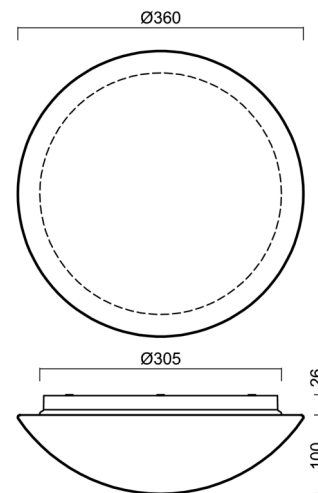

AURA 10 IP

LED-1L15E350BD14/014 HF 4K#

WWW.OSMONT.CZ

AURA 10 IP

Product code: AUR70873

Type: LED-1L15E350BD14/014 HF 4K#

Short description of the luminaire: White surface-mounted LED light with sensor with TRIPLEX OPAL glass shade

Technical

Types of luminaires	Sensor
Mounting type	surface mounted
Base material	polypropylene composite
Shade material	three-layer glass TRIPLEX OPAL
Base color	white Ral9003
Shade color	white
Holding the shade	bayonet
Mounting location	ceiling/wall
Width	360 mm
Length	360 mm
Height	126 mm
Diameter	ø 360 mm
mounting holes (diameter)	3xø5mm
Installation wire (diameter)	2xø16mm
Energy Class	D
Impact strength	IK01
Operating temperature	from -20°C to +30°C

Lampshade

Product code	Name	Color	Description	Picture	Drawing
20055	014	white		