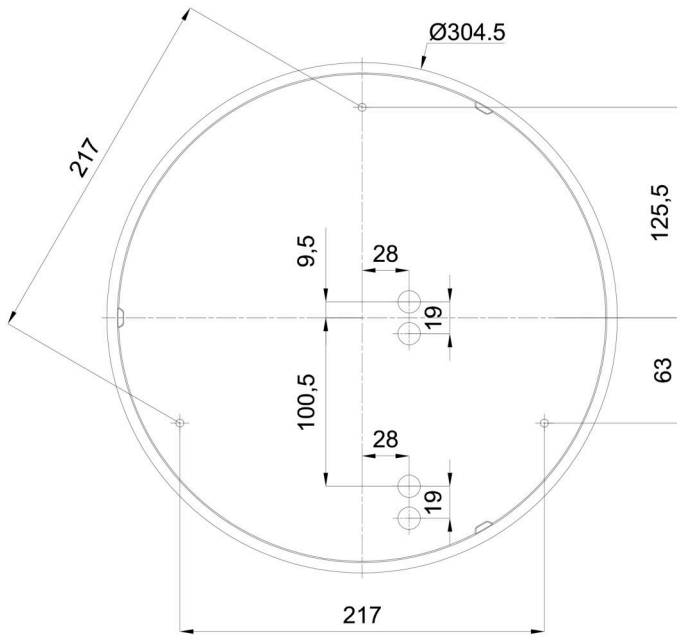

Logistic

EAN	8591728070984
Weight NTTO	2.5 Kg
Weight BTTO	2.8 Kg
Number of cartons	1 pcs
Package volume	0.017 m³
Package 1 width	0.375 m
Package 1 length	0.355 m
Package 1 height	0.13 m
Warranty*	60 months

*The warranty for the batteries is valid for 12 months from the date of purchase.

Installation dimensions: