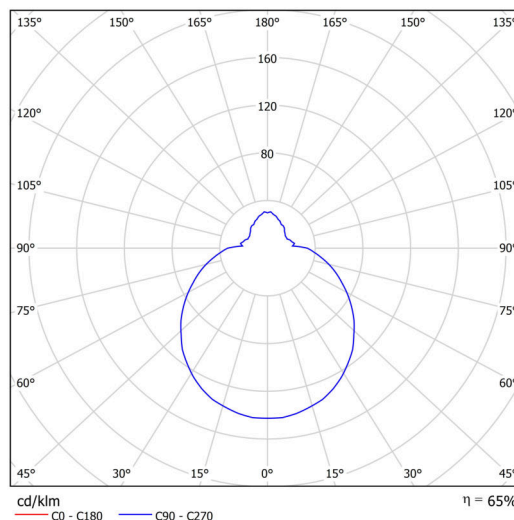

Luminous

Lum. flux of luminaire	1950 lm
Lum. flux of light source	3000 lm
Luminaire efficacy	102 lm/W
Temperature	3000 K
Rated life time LED L80/B10	100000 hours
CRI	Ra80
MacAdam	3
Blue light hazard	Risk group 0