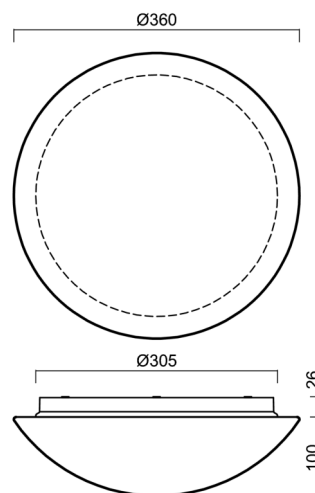

## Technical

Types of luminaires	Dimmable
Mounting type	surface mounted
Base material	polypropylene composite
Shade material	three-layer glass TRIPLEX OPAL
Base color	white Ral9003
Shade color	white
Holding the shade	bayonet
Mounting location	ceiling/wall
Width	360 mm
Length	360 mm
Height	126 mm
Diameter	ø 360 mm
mounting holes (diameter)	3xø5mm
Installation wire (diameter)	2xø16mm
Energy Class	D
Impact strength	IK01
Operating temperature	from -20°C to +30°C

## Lampshade

Product code	Name	Color	Description	Picture	Drawing
20055	014	white		