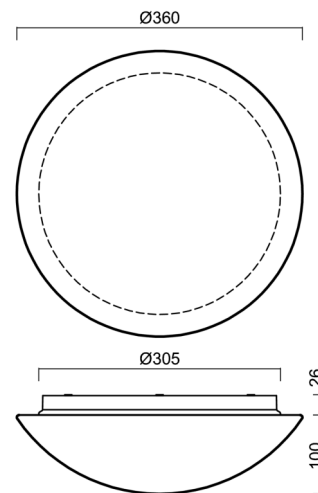

AURA 10 IP

LED-1L15E500BD14/014 3K#

WWW.OSMONT.CZ

AURA 10 IP

Product code: AUR70378

Type: LED-1L15E500BD14/014 3K#

Short description of the luminaire: White surface-mounted LED light ON/OFF with TRIPLEX OPAL glass shade

Technical

Types of luminaires	Classic on/off
Mounting type	surface mounted
Base material	polypropylene composite
Shade material	three-layer glass TRIPLEX OPAL
Base color	white Ral9003
Shade color	white
Holding the shade	bayonet
Mounting location	ceiling/wall
Width	360 mm
Length	360 mm
Height	126 mm
Diameter	ø 360 mm
mounting holes (diameter)	3xø5mm
Installation wire (diameter)	2xø16mm
Energy Class	D
Impact strength	IK01
Operating temperature	from -20°C to +30°C

Lampshade

Product code	Name	Color	Description	Picture	Drawing
20055	014	white		