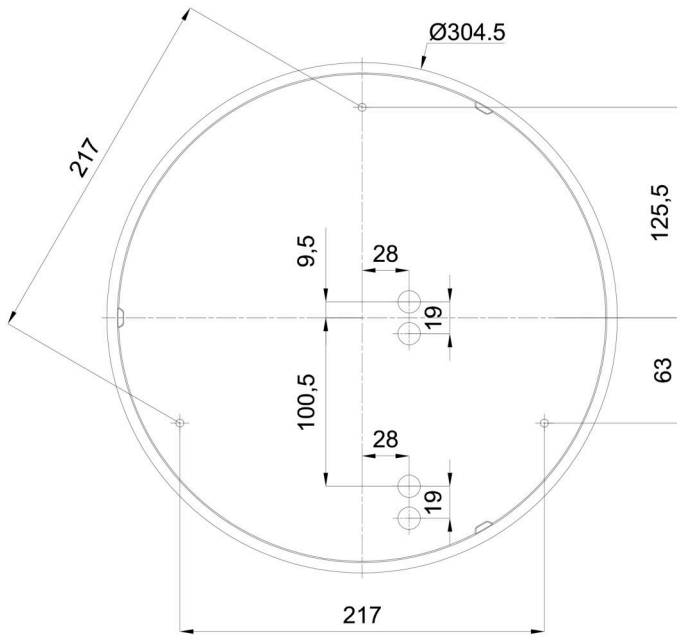

Logistic

EAN	8591728070717
Weight NTTO	2.5 Kg
Weight BTTO	2.8 Kg
Number of cartons	1 pcs
Package volume	0.017 m³
Package 1 width	0.375 m
Package 1 length	0.355 m
Package 1 height	0.13 m
Warranty*	60 months

*The warranty for the batteries is valid for 12 months from the date of purchase.

Installation dimensions: