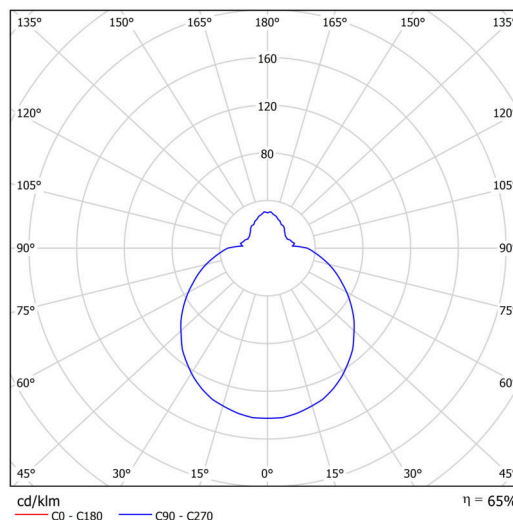

Luminous

Lum. flux of luminaire	1380 lm
Lum. flux of light source	2130 lm
Luminaire efficacy	106 lm/W
Temperature	3000 K
Rated life time LED L80/B10	100000 hours
CRI	Ra80
MacAdam	3
Blue light hazard	Risk group 0