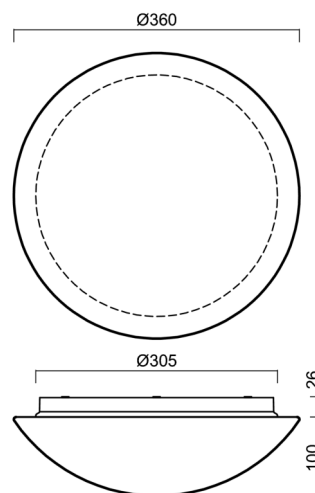

AURA 10 IP

LED-1L15E350BD14/014 HF CORR 3K#

WWW.OSMONT.CZ

AURA 10 IP

Product code: AUR70375

Type: LED-1L15E350BD14/014 HF CORR 3K#

Short description of the luminaire: White surface-mounted LED light with CORRIDOR function with TRIPLEX OPAL glass shade

Technical

Types of luminaires	Corridor
Mounting type	surface mounted
Base material	polypropylene composite
Shade material	three-layer glass TRIPLEX OPAL
Base color	white Ral9003
Shade color	white
Holding the shade	bayonet
Mounting location	ceiling/wall
Width	360 mm
Length	360 mm
Height	126 mm
Diameter	ø 360 mm
mounting holes (diameter)	3xø5mm
Installation wire (diameter)	2xø16mm
Energy Class	D
Impact strength	IK01
Operating temperature	from -20°C to +30°C

Lampshade

Product code	Name	Color	Description	Picture	Drawing
20055	014	white		