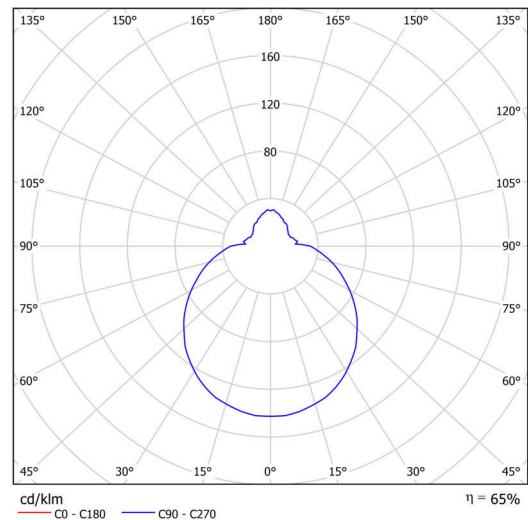

Luminous

Lum. flux of luminaire	1380 lm
Lum. flux of light source	2130 lm
Luminaire efficacy	106 lm/W
Temperature	3000 K
Rated life time LED L80/B10	100000 hours
CRI	Ra80
MacAdam	3
Blue light hazard	Risk group 0