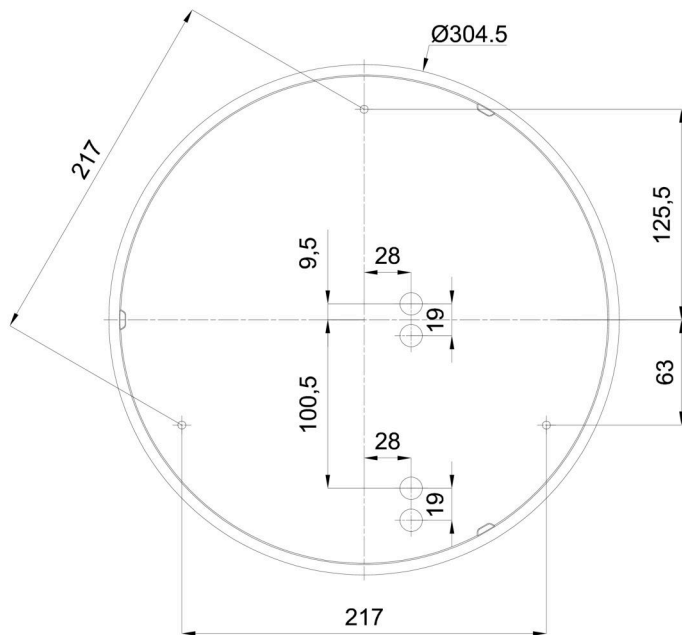

Logistic

EAN	8591728070694
Weight NTTO	2.5 Kg
Weight BTTO	2.8 Kg
Number of cartons	1 pcs
Package volume	0.017 m³
Package 1 width	0.375 m
Package 1 length	0.355 m
Package 1 height	0.13 m
Warranty*	60 months

*The warranty for the batteries is valid for 12 months from the date of purchase.

Installation dimensions: