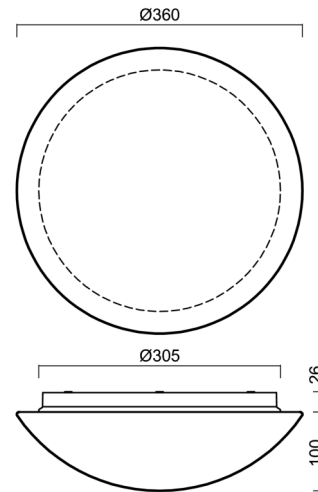

# AURA 10 IP

Product code: AUR70373

Type: LED-1L15E350BD14/014 HF 3K#

Short description of the luminaire: White surface-mounted LED light with sensor with TRIPLEX OPAL glass shade

## Technical

Types of luminaires	Sensor
Mounting type	surface mounted
Base material	polypropylene composite
Shade material	three-layer glass TRIPLEX OPAL
Base color	white Ral9003
Shade color	white
Holding the shade	bayonet
Mounting location	ceiling/wall
Width	360 mm
Length	360 mm
Height	126 mm
Diameter	ø 360 mm
mounting holes (diameter)	3xø5mm
Installation wire (diameter)	2xø16mm
Energy Class	D
Impact strength	IK01
Operating temperature	from -20°C to +30°C

## Lampshade

Product code	Name	Color	Description	Picture	Drawing
20055	014	white		