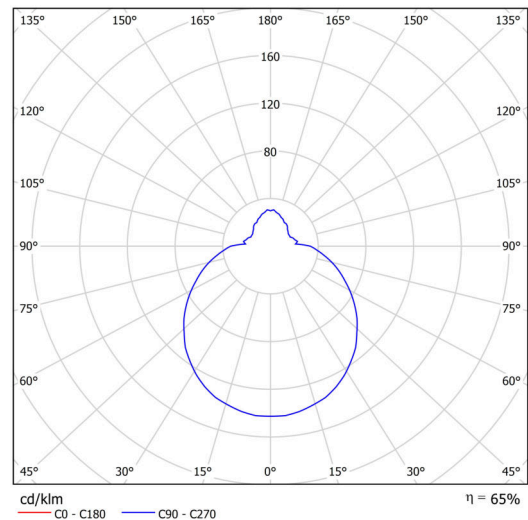

Luminous

Lum. flux of luminaire	1950 lm
Lum. flux of light source	3000 lm
Lum. flux of light source in emergency mode	200 lm
Temperature	3000 K
Rated life time LED L80/B10	100000 hours
CRI	Ra80
MacAdam	3
Blue light hazard	Risk group 0

Eulum data for calculation programs are available at www.osmont.cz.