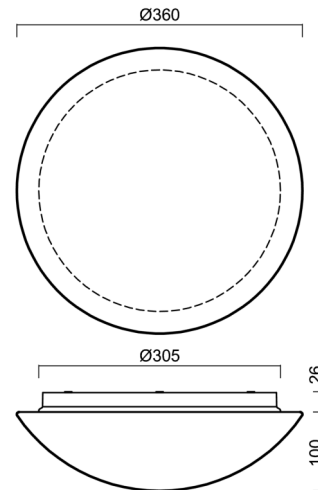

AURA 10 IP

LED-1L15E500BD14/014 NK3HST HF 3K#

WWW.OSMONT.CZ

AURA 10 IP

Product code: AUR61031

Type: LED-1L15E500BD14/014 NK3HST HF 3K#

Short description of the luminaire: White colour | ceiling or wall LED light with emergency backup combined (with Self-test) with HF sensor |TRIPLEX OPAL hand blown glass shade|

Technical

Types of luminaires	Emergency combined + sensor
Mounting type	surface mounted
Base material	polypropylene composite
Shade material	three-layer glass TRIPLEX OPAL
Base color	white Ral9003
Shade color	white
Holding the shade	bayonet
Mounting location	ceiling/wall
Width	360 mm
Length	360 mm
Height	126 mm
mounting holes (diameter)	3xØ5mm
Cable entrance	2xØ16mm
Energy Class	D
Impact strength	IK01
Operating temperature	from -20°C to +30°C

Eulum data for calculation programs are available at www.osmont.cz.

Logistic

EAN	8591728149161
Weight NTTO	2.5 Kg
Weight BTTO	2.8 Kg
Number of cartons	1 pcs
Package volume	0.017 m ³
Package 1 width	0.355 m
Package 1 length	0.375 m
Package 1 height	0.13 m
Warranty*	60 months

*The warranty for the batteries is valid for 12 months from the date of purchase.

Installation dimensions:

Additional assortment:

Lampshade

Product code	Name	Color	Description	Picture	Drawing
20055	014	white	příslušenství	