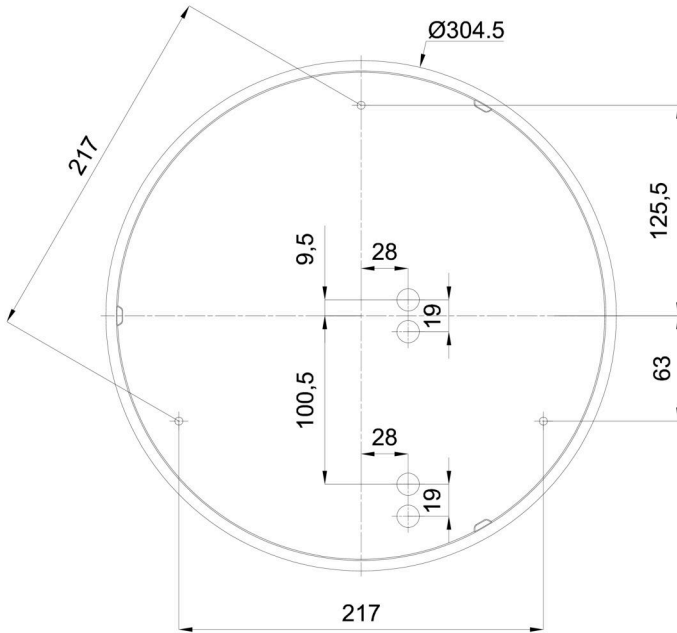

Technical

Types of luminaires	Emergency combined + sensor
Mounting type	surface mounted
Base material	polypropylene composite
Shade material	three-layer glass TRIPLEX OPAL
Base color	white Ral9003
Shade color	white
Holding the shade	bayonet
Mounting location	ceiling/wall
Width	360 mm
Length	360 mm
Height	126 mm
mounting holes (diameter)	3xØ5mm
Cable entrance	2xØ16mm
Energy Class	D
Impact strength	IK01
Operating temperature	from -20°C to +30°C

Eulum data for calculation programs are available at www.osmont.cz.

Logistic

EAN	8591728149161
Weight NTTO	2.5 Kg
Weight BTTO	2.8 Kg
Number of cartons	1 pcs
Package volume	0.017 m ³
Package 1 width	0.355 m
Package 1 length	0.375 m
Package 1 height	0.13 m
Warranty*	60 months

*The warranty for the batteries is valid for 12 months from the date of purchase.

Installation dimensions:

Additional assortment:

Lampshade

Product code	Name	Color	Description	Picture	Drawing
20055	014	white	příslušenství	