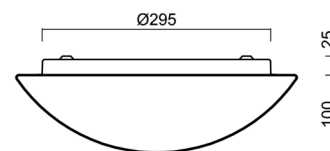

## Technical

Types of luminaires	Emergency combined + sensor
Mounting type	surface mounted
Base material	steel
Shade material	three-layer glass TRIPLEX OPAL
Base color	white Ral9003
Shade color	white
Holding the shade	bayonet
Mounting location	ceiling/wall
Width	360 mm
Length	360 mm
Height	125 mm
Diameter	ø 360 mm
mounting holes (diameter)	3xø5mm
Installation wire (diameter)	2xø16mm
Energy Class	D
Impact strength	IK01
Operating temperature	from -20°C to +30°C