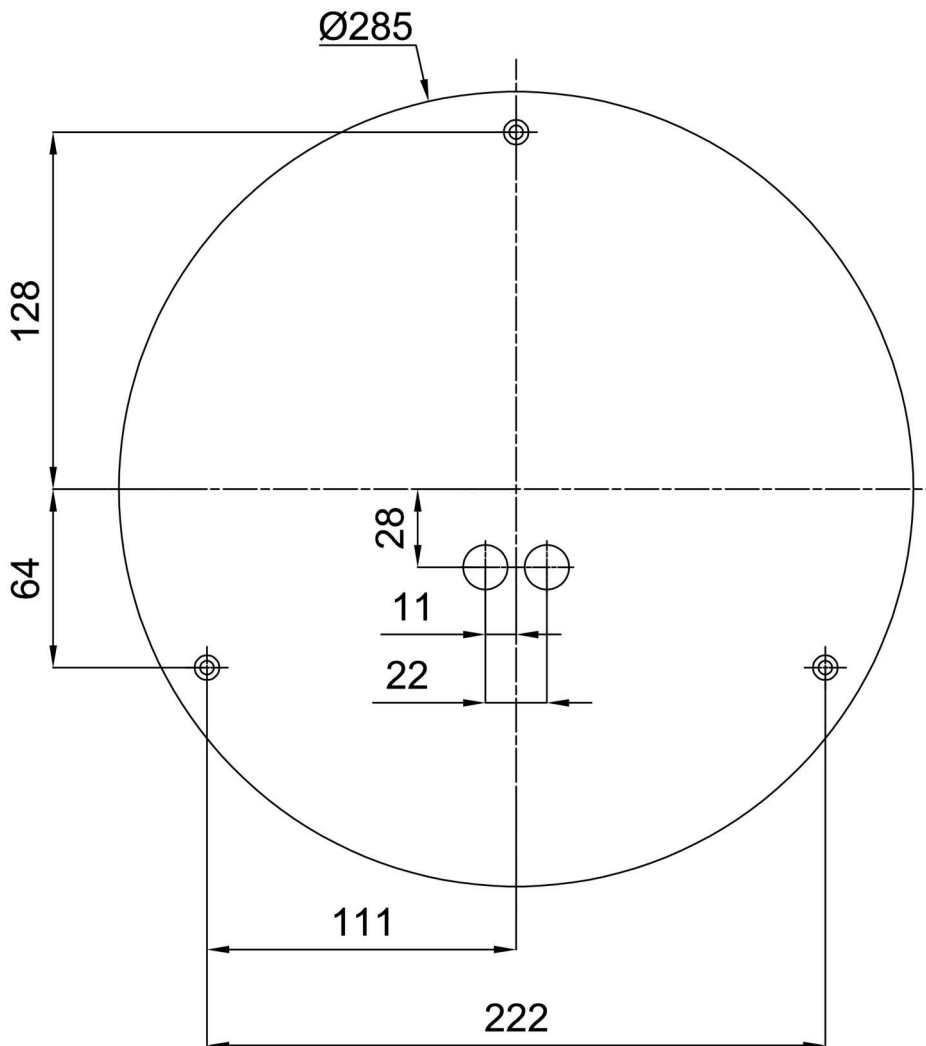

TECHNICAL SHEET

MacAdam	3
Blue light hazard	Risk group 0

Eulum data for calculation programs are available at www.osmont.cz.

Logistic

EAN	8591728070090
Weight NTTO	2.5 Kg
Weight BTTO	2.8 Kg
Number of cartons	1 pcs
Package volume	0.017 m³
Package 1 width	0.375 m
Package 1 length	0.355 m
Package 1 height	0.13 m
Warranty*	60 months

*The warranty for the batteries is valid for 12 months from the date of purchase.

Installation dimensions: