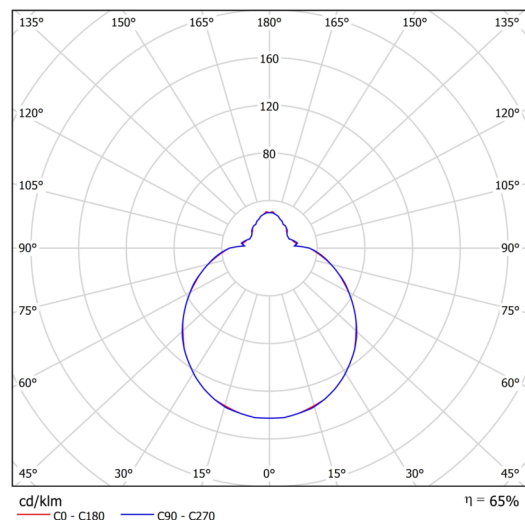

Luminous

Lum. flux of luminaire	1440 lm
Lum. flux of light source	2220 lm
Lum. flux of light source in emergency mode	150 lm
Luminaire efficacy	110 lm/W
Temperature	4000 K
Rated life time LED L80/B10	100000 hours
CRI	Ra80