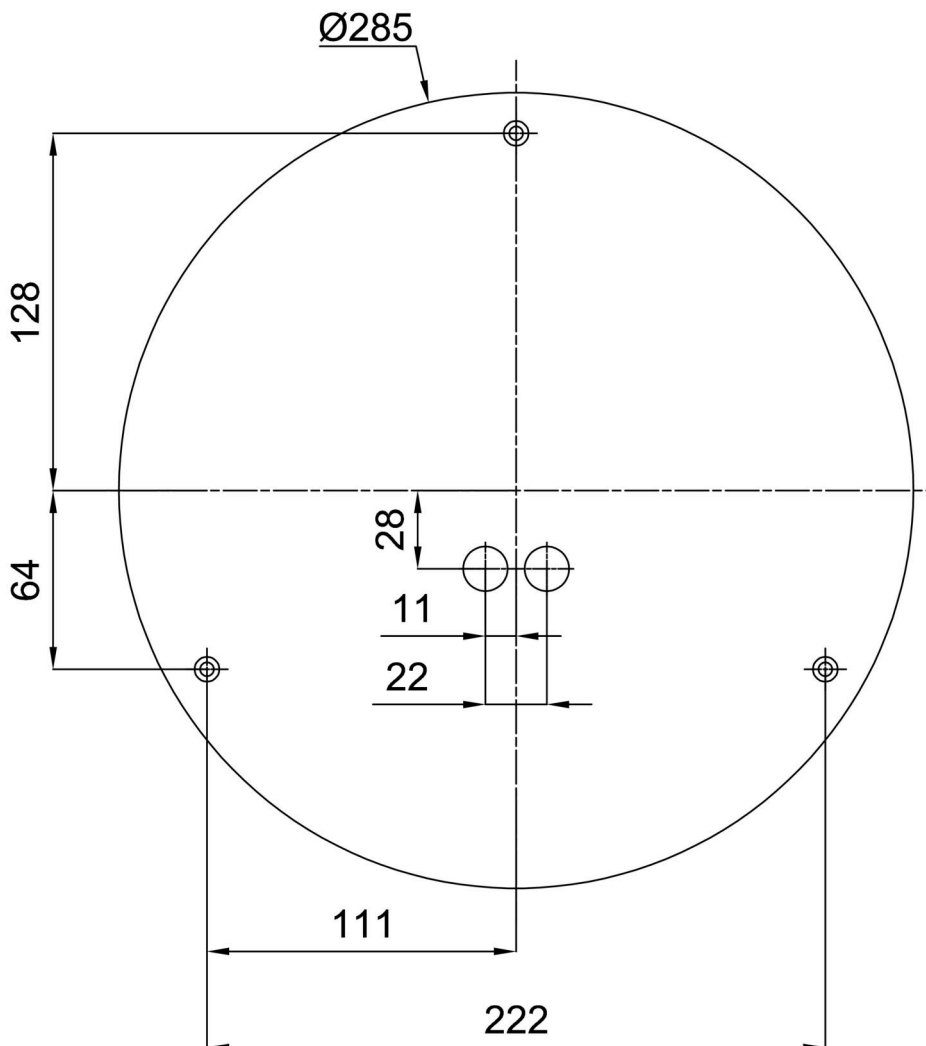

Logistic

EAN	8591728069599
Weight NTTO	2.5 Kg
Weight BTTO	2.8 Kg
Number of cartons	1 pcs
Package volume	0.017 m³
Package 1 width	0.375 m
Package 1 length	0.355 m
Package 1 height	0.13 m
Warranty*	60 months

*The warranty for the batteries is valid for 12 months from the date of purchase.

Installation dimensions: