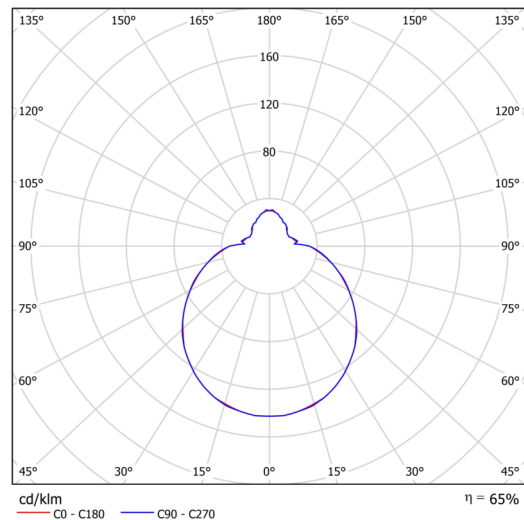

AURA 10

Product code: AUR68038

Type: LED-1L15E350BT14/014 HF CORR 3K#

Short description of the luminaire: White surface-mounted LED light with CORRIDOR function with TRIPLEX OPAL glass shade.

Technical

Types of luminaires	Corridor
Mounting type	surface mounted
Base material	steel
Shade material	three-layer glass TRIPLEX OPAL
Base color	white Ral9003
Shade color	white
Holding the shade	bayonet
Mounting location	ceiling/wall
Width	360 mm
Length	360 mm
Height	125 mm
Diameter	ø 360 mm
mounting holes (diameter)	3xø5mm
Installation wire (diameter)	2xø16mm
Energy Class	D
Impact strength	IK01
Operating temperature	from -20°C to +30°C

Electric

Power consumption	13 W
Ingress Protection	IP44
Socket	LED modul
Sensor	HF
terminal block	snap terminal block
Automatic circuit breaker type B10A	21 pcs
Automatic circuit breaker type B16A	35 pcs
Automatic circuit breaker type C10A	35 pcs
Automatic circuit breaker type C16A	58 pcs

Luminous

Lum. flux of luminaire	1380 lm
Lum. flux of light source	2130 lm
Luminaire efficacy	106 lm/W
Temperature	3000 K
Rated life time LED L80/B10	100000 hours
CRI	Ra80
MacAdam	3
Blue light hazard	Risk group 0

Eulum data for calculation programs are available at