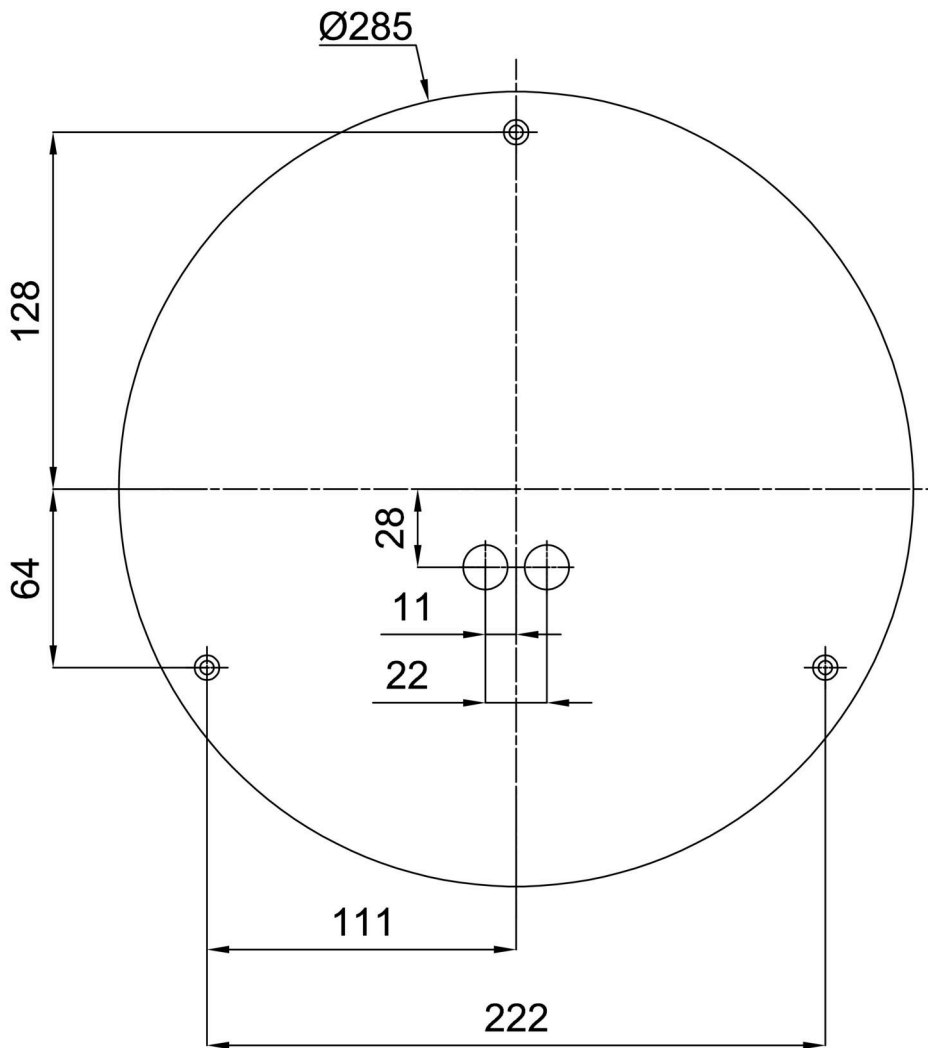

Logistic

EAN	8591728149390
Weight NTTO	2.5 Kg
Weight BTTO	2.8 Kg
Number of cartons	1 pcs
Package volume	0.017 m³
Package 1 width	0.355 m
Package 1 length	0.375 m
Package 1 height	0.13 m
Warranty*	60 months

*The warranty for the batteries is valid for 12 months from the date of purchase.

Installation dimensions: