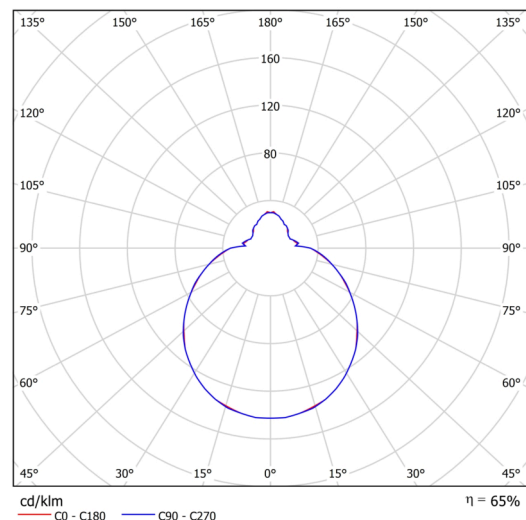

Luminous

Lum. flux of luminaire	1440 lm
Lum. flux of light source	2220 lm
Lum. flux of light source in emergency mode	200 lm
Temperature	4000 K
Rated life time LED L80/B10	100000 hours
CRI	Ra80
MacAdam	3
Blue light hazard	Risk group 0

Eulum data for calculation programs are available at www.osmont.cz.