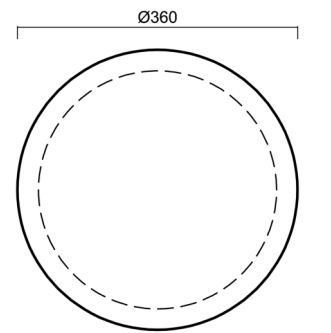

Technical

Types of luminaires	Emergency combined
Mounting type	surface mounted
Base material	steel
Shade material	three-layer glass TRIPLEX OPAL
Base color	white Ral9003
Shade color	white
Holding the shade	bayonet
Mounting location	ceiling/wall
Width	360 mm
Length	360 mm
Height	125 mm
mounting holes (diameter)	3xØ5mm
Cable entrance	2xØ16mm
Energy Class	D
Impact strength	IK01
Operating temperature	from 0°C to +30°C