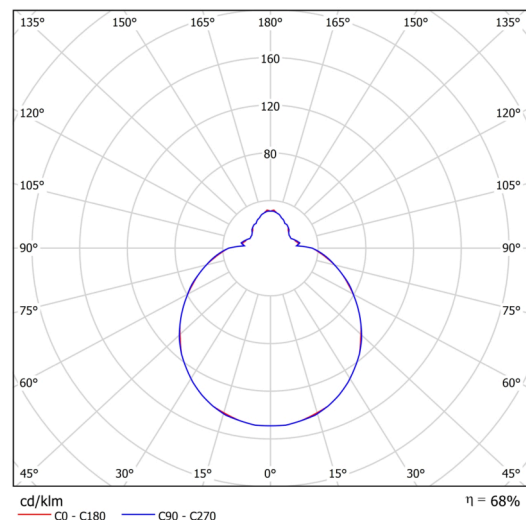

Luminous

Lum. flux of luminaire	710 lm
Lum. flux of light source	1050 lm
Luminaire efficacy	101 lm/W
Temperature	4000 K
Rated life time LED L80/B10	100000 hours
CRI	Ra80
MacAdam	3
Blue light hazard	Risk group 0