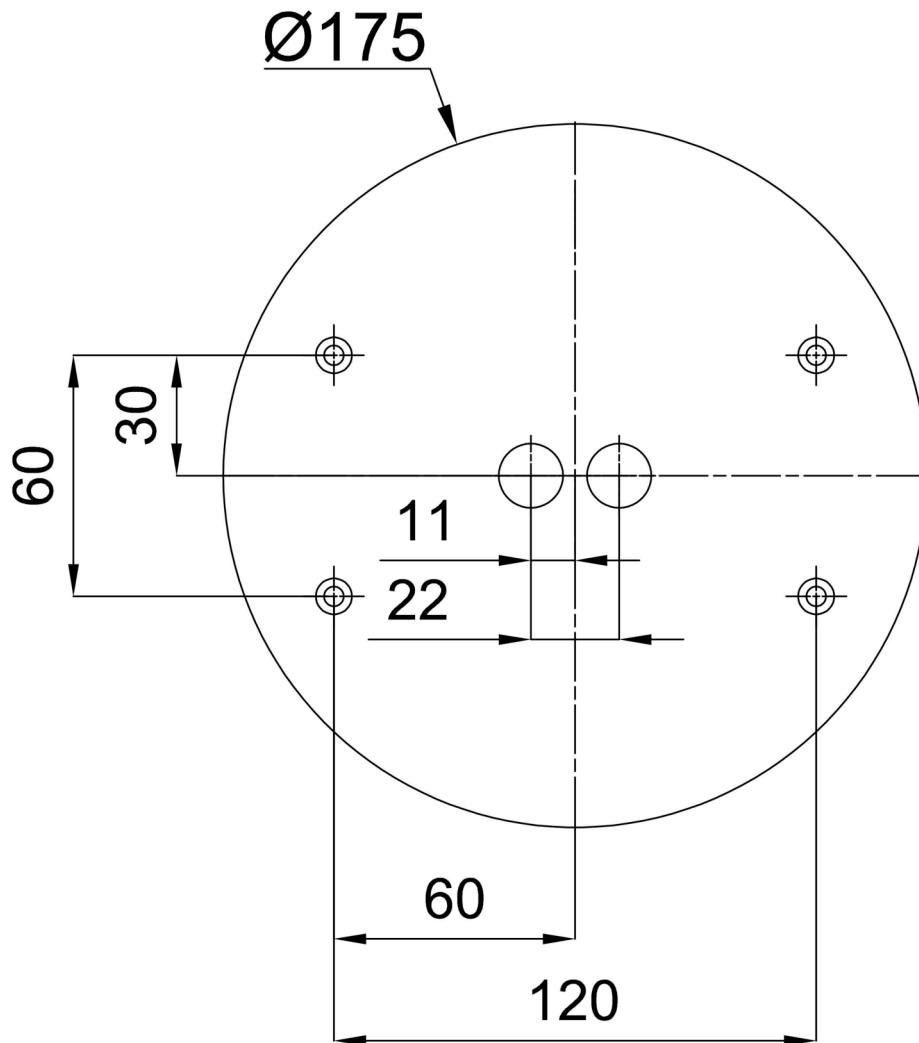

Logistic

EAN	8591728066499
Weight NTTO	1.2 Kg
Weight BTTO	1.4 Kg
Number of cartons	1 pcs
Package volume	0.006 m³
Package 1 width	0.24 m
Package 1 length	0.23 m
Package 1 height	0.115 m
Warranty*	60 months

*The warranty for the batteries is valid for 12 months from the date of purchase.

Installation dimensions: