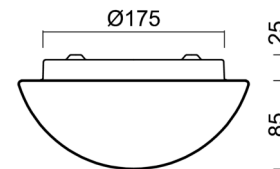

## Technical

Types of luminaires	Classic on/off
Mounting type	surface mounted
Base material	steel
Shade material	three-layer glass TRIPLEX OPAL
Base color	white Ral9003
Shade color	white
Holding the shade	folding system
Mounting location	ceiling/wall
Width	220 mm
Length	220 mm
Height	110 mm
Diameter	ø 220 mm
mounting holes (diameter)	4xø5mm
Installation wire (diameter)	2xø16mm
Energy Class	D
Impact strength	IK01
Operating temperature	from -20°C to +30°C

Eulum data for calculation programs are available at [www.osmont.cz](http://www.osmont.cz).

Logistic

EAN	8591728066499
Weight NTTO	1.2 Kg
Weight BTTO	1.4 Kg
Number of cartons	1 pcs
Package volume	0.006 m <sup>3</sup>
Package 1 width	0.24 m
Package 1 length	0.23 m
Package 1 height	0.115 m
Warranty*	60 months