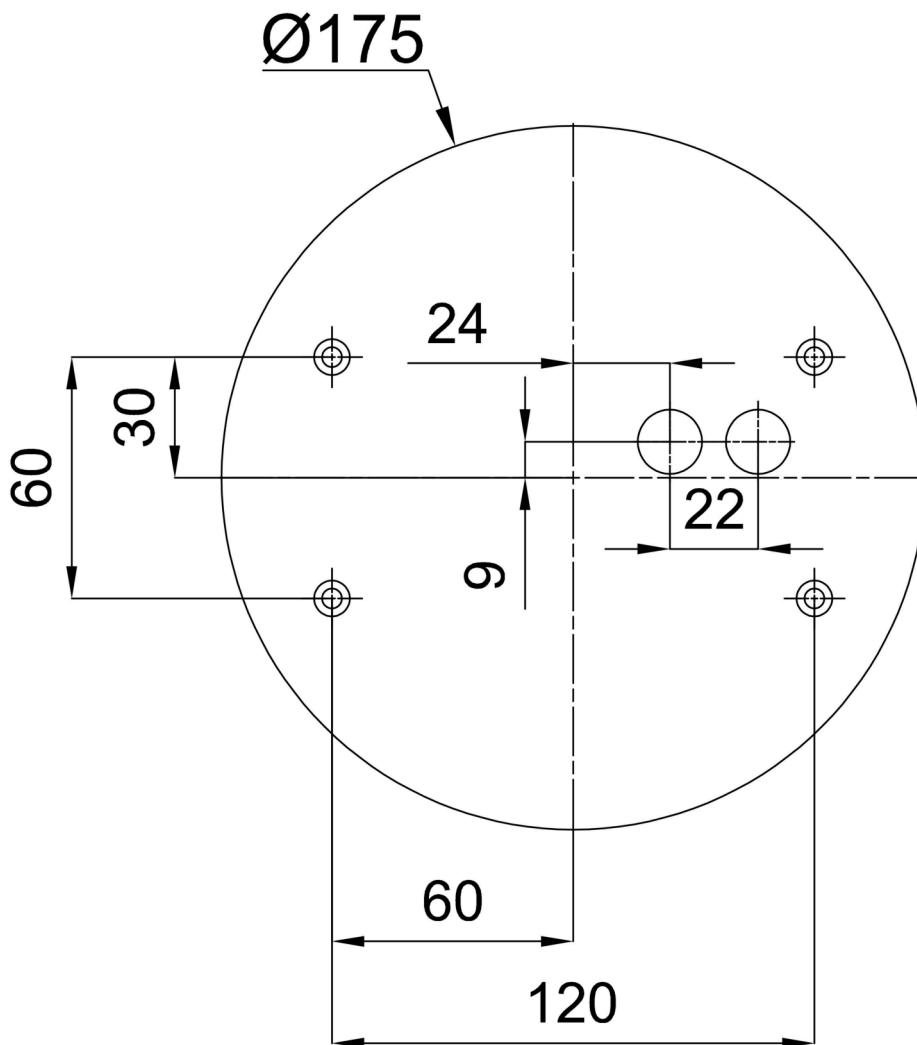

Technical

Types of luminaires	Emergency
Mounting type	surface mounted
Base material	steel
Shade material	three-layer glass TRIPLEX OPAL
Base color	white Ral9003
Shade color	white
Holding the shade	folding system
Mounting location	ceiling/wall
Width	220 mm
Length	220 mm
Height	110 mm
Diameter	ø 220 mm
mounting holes (diameter)	4xø5mm
Installation wire (diameter)	2xø16mm
Energy Class	D
Impact strength	IK01

TECHNICAL SHEET

Eulum data for calculation programs are available at www.osmont.cz.

Logistic

EAN	8591728066383
Weight NTTO	1.9 Kg
Weight BTTO	2.3 Kg
Number of cartons	1 pcs
Package volume	0.006 m ³
Package 1 width	0.24 m
Package 1 length	0.23 m
Package 1 height	0.115 m
Warranty*	60 months

*The warranty for the batteries is valid for 12 months from the date of purchase.

Installation dimensions:

Additional assortment:

Decorative collar

Product code	Name	Color	Description	Picture	Drawing
30120	K2/DL4	white Ra19003	the collar is held by the base		
30121	K2/DL14	polished stainless steel	the collar is held by the base		
30122	K2/DL15	brushed stainless steel	the collar is held by the base		

Lampshade

Product code	Name	Color	Description	Picture	Drawing
20001	040	white		