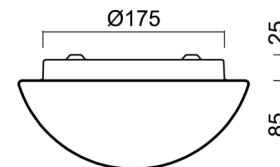

Technical

Types of luminaires	Emergency
Mounting type	surface mounted
Base material	steel
Shade material	three-layer glass TRIPLEX OPAL
Base color	white Ral9003
Shade color	white
Holding the shade	folding system
Mounting location	ceiling/wall
Width	220 mm
Length	220 mm
Height	110 mm
Diameter	ø 220 mm
mounting holes (diameter)	4xø5mm
Installation wire (diameter)	2xø16mm
Energy Class	D
Impact strength	IK01

TECHNICAL SHEET

Eulum data for calculation programs are available at www.osmont.cz.

Logistic

EAN	8591728066383
Weight NTTO	1.9 Kg
Weight BTTO	2.3 Kg
Number of cartons	1 pcs
Package volume	0.006 m ³
Package 1 width	0.24 m
Package 1 length	0.23 m
Package 1 height	0.115 m
Warranty*	60 months