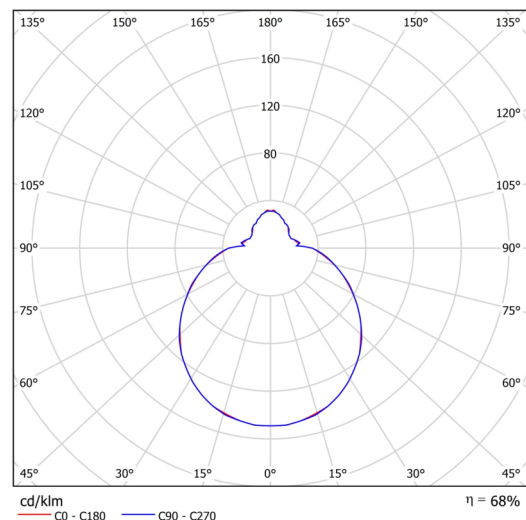

Luminous

Lum. flux of luminaire	115 lm
Lum. flux of light source	170 lm
Lum. flux of light source in emergency mode	170 lm
Luminaire efficacy	115 lm/W
Temperature	4000 K
Rated life time LED L80/B10	100000 hours
CRI	Ra80
MacAdam	3
Blue light hazard	Risk group 0