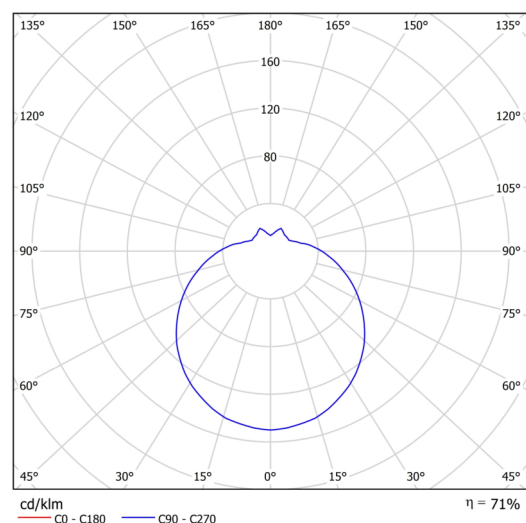

AURA 1

Product code: AUR40010

Type: IN-12DU2/040*

Short description of the luminaire: White surface-mounted E27 light ON/OFF with TRIPLEX OPAL glass shade.

Technical

Types of luminaires	Classic on/off
Mounting type	surface mounted
Base material	polycarbonate
Shade material	three-layer glass TRIPLEX OPAL
Base color	white Ral9003
Shade color	white
Holding the shade	folding system
Mounting location	ceiling/wall
Width	220 mm
Length	220 mm
Height	110 mm
Diameter	ø 220 mm
mounting holes (diameter)	4xø5mm
Installation wire (diameter)	2xø14mm
Impact strength	IK01

Electric

Power consumption	25 W
Coverage class	2
Ingress Protection	IP43
Socket	E27
terminal block	screw terminal block

Luminous

Blue light hazard	Risk group 0

Eulum data for calculation programs are available at www.osmont.cz.