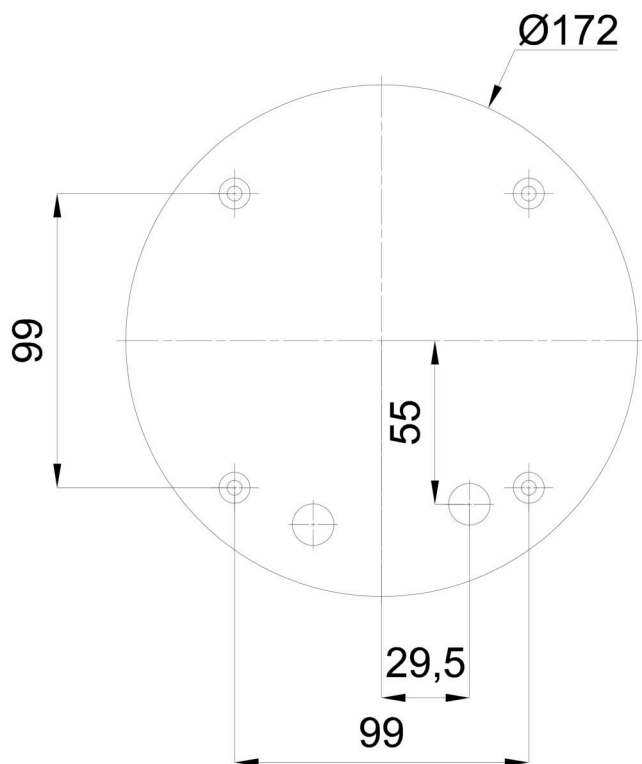

Types of luminaires	Classic on/off
Mounting type	surface mounted
Base material	polycarbonate
Shade material	three-layer glass TRIPLEX OPAL
Base color	white Ral9003
Shade color	white
Holding the shade	folding system
Mounting location	ceiling/wall
Width	220 mm
Length	220 mm
Height	110 mm
Diameter	ø 220 mm
mounting holes (diameter)	4xø5mm
Installation wire (diameter)	2xø14mm
Impact strength	IK01

Electric

Power consumption	25 W
Coverage class	2
Ingress Protection	IP43
Socket	E27
terminal block	screw terminal block

Luminous

Blue light hazard	Risk group 0
-------------------	--------------

Eulum data for calculation programs are available at www.osmont.cz.

*The warranty for the batteries is valid for 12 months from the date of purchase.

Installation dimensions:

Additional assortment:

Lampshade

Product code	Name	Color	Description	Picture	Drawing
20001	040	white		