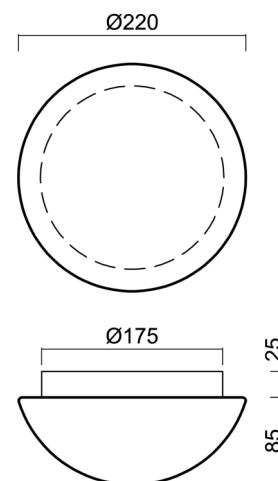

AURA 1

Product code: AUR40010

Type: IN-12DU2/040*

Short description of the luminaire: White surface-mounted E27 light ON/OFF with TRIPLEX OPAL glass shade.

Technical

Types of luminaires	Classic on/off
Mounting type	surface mounted
Base material	polycarbonate
Shade material	three-layer glass TRIPLEX OPAL
Base color	white Ral9003
Shade color	white
Holding the shade	folding system
Mounting location	ceiling/wall
Width	220 mm
Length	220 mm
Height	110 mm
Diameter	ø 220 mm
mounting holes (diameter)	4xø5mm
Installation wire (diameter)	2xø14mm
Impact strength	IK01

Electric

Power consumption	25 W
Coverage class	2
Ingress Protection	IP43
Socket	E27
terminal block	screw terminal block

Luminous

Blue light hazard	Risk group 0

Eulum data for calculation programs are available at www.osmont.cz.