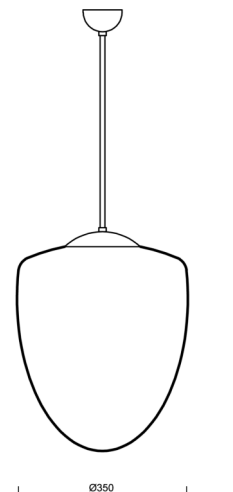

ASTRA P

LED-5L06E600Z11/095/a4 C 4K#

WWW.OSMONT.CZ

ASTRA P

Product code: AST61863

Type: LED-5L06E600Z11/095/a4 C 4K#

Short description of the luminaire: Black pendant LED light ON/OFF with TRIPLEX OPAL glass shade.

Technical

Types of luminaires	Classic on/off
Mounting type	Suspended - rod
Base material	steel
Shade material	three-layer glass TRIPLEX OPAL
Base color	black Ral9005
Shade color	white
Holding the shade	steel holder
Mounting location	ceiling
Width	350 mm
Length	350 mm
Height	430 mm
Diameter	ø 350 mm
Hinge length	800 mm
mounting holes (diameter)	none
Installation wire (diameter)	none
Energy Class	D
Impact strength	IK01
Operating temperature	from -20°C to +30°C