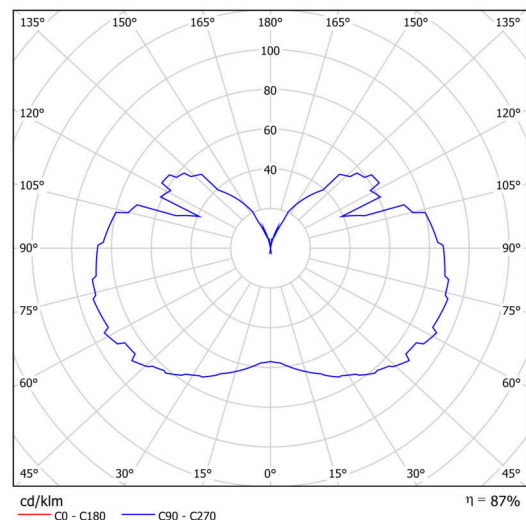

Luminous

Lum. flux of luminaire	4070 lm
Lum. flux of light source	4630 lm
Luminaire efficacy	150 lm/W
Temperature	4000 K
Rated life time LED L80/B10	100000 hours
CRI	Ra80
MacAdam	3
Blue light hazard	Risk group 0