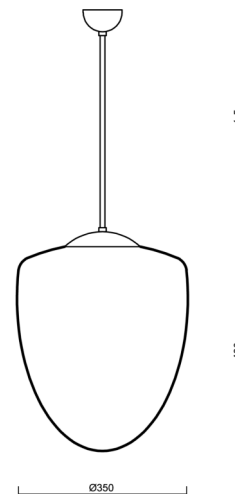

ASTRA P

LED-5L06E600Z11/095/a1 C 4K#

WWW.OSMONT.CZ

ASTRA P

Product code: AST61860

Type: LED-5L06E600Z11/095/a1 C 4K#

Short description of the luminaire: Black pendant LED light ON/OFF with TRIPLEX OPAL glass shade.

Technical

| | |
|------------------------------|--------------------------------|
| Types of luminaires | Classic on/off |
| Mounting type | Suspended - rod |
| Base material | steel |
| Shade material | three-layer glass TRIPLEX OPAL |
| Base color | black Ral9005 |
| Shade color | white |
| Holding the shade | steel holder |
| Mounting location | ceiling |
| Width | 350 mm |
| Length | 350 mm |
| Height | 430 mm |
| Diameter | ø 350 mm |
| Hinge length | 200 mm |
| mounting holes (diameter) | none |
| Installation wire (diameter) | none |
| Energy Class | D |
| Impact strength | IK01 |
| Operating temperature | from -20°C to +30°C |