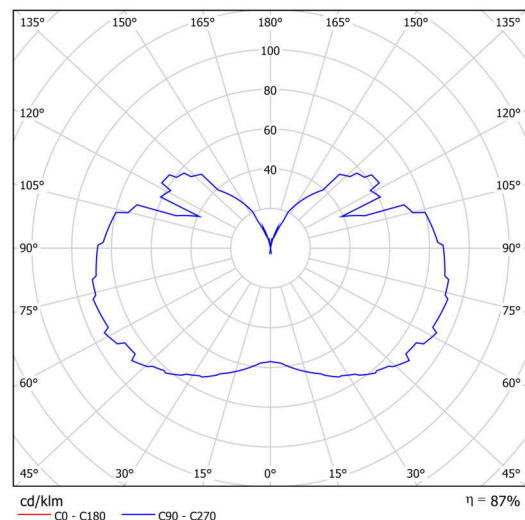

ASTRA P

Product code: AST42264

Type: Z11/095/a5 MS*

Short description of the luminaire: Brass pendant E27 light ON/OFF with TRIPLEX OPAL glass shade.

Technical

Types of luminaires	Classic on/off
Mounting type	Suspended - rod
Base material	brass
Shade material	three-layer glass TRIPLEX OPAL
Base color	polished brass
Shade color	white
Holding the shade	steel holder
Mounting location	ceiling
Width	350 mm
Length	350 mm
Height	430 mm
Diameter	ø 350 mm
Hinge length	1000 mm
mounting holes (diameter)	none
Installation wire (diameter)	none
Impact strength	IK01
Operating temperature	from -20°C to +30°C

Electric

Voltage type	AC
AC voltage	220 - 240 V
Power consumption	40 W
Ingress Protection	IP40
Socket	E27
terminal block	none

Luminous

Blue light hazard	Risk group 0

Eulum data for calculation programs are available at www.osmont.cz.