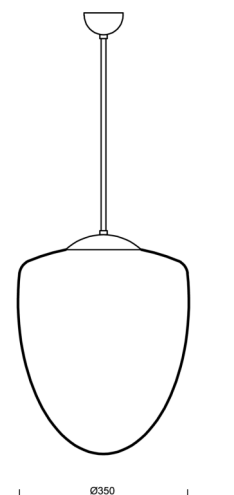

ASTRA P

Product code: AST42264

Type: Z11/095/a5 MS*

Short description of the luminaire: Brass pendant E27 light ON/OFF with TRIPLEX OPAL glass shade.

Technical

Types of luminaires	Classic on/off
Mounting type	Suspended - rod
Base material	brass
Shade material	three-layer glass TRIPLEX OPAL
Base color	polished brass
Shade color	white
Holding the shade	steel holder
Mounting location	ceiling
Width	350 mm
Length	350 mm
Height	430 mm
Diameter	ø 350 mm
Hinge length	1000 mm
mounting holes (diameter)	none
Installation wire (diameter)	none
Impact strength	IK01
Operating temperature	from -20°C to +30°C

Electric

Voltage type	AC
AC voltage	220 - 240 V
Power consumption	40 W
Ingress Protection	IP40
Socket	E27
terminal block	none

Luminous

Blue light hazard	Risk group 0

Eulum data for calculation programs are available at www.osmont.cz.