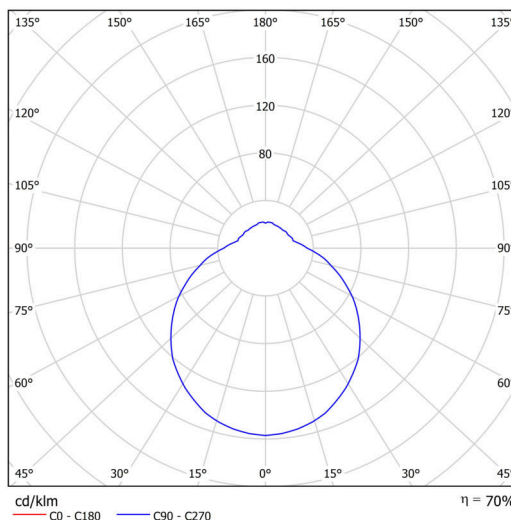

Luminous

Lum. flux of luminaire	3740 lm
Lum. flux of light source	5270 lm
Lum. flux of light source in emergency mode	200 lm
Temperature	4000 K
Rated life time LED L80/B10	100000 hours
CRI	Ra80
MacAdam	3
Blue light hazard	Risk group 0

Eulum data for calculation programs are available at www.osmont.cz.