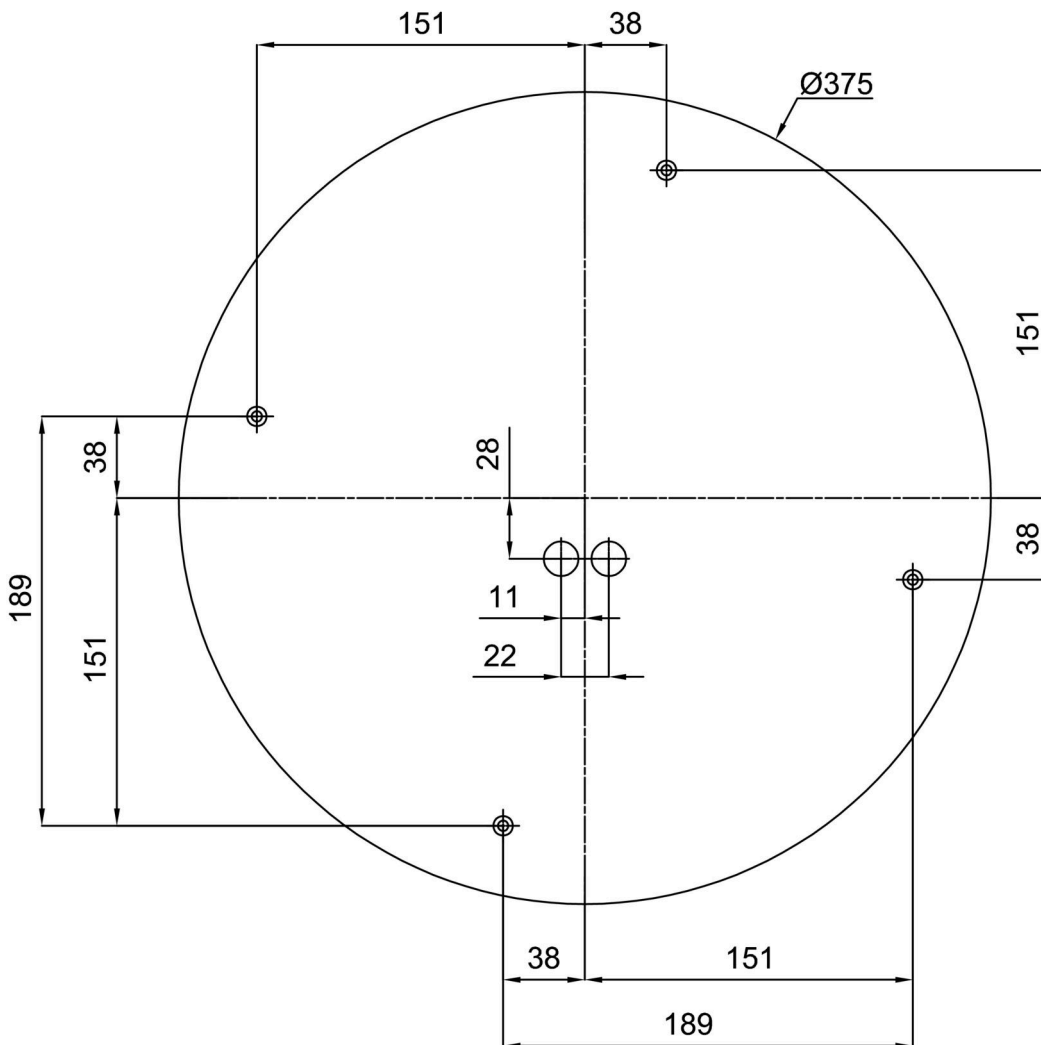

Logistic

EAN	8591728148843
Weight NTTO	4.15 Kg
Weight BTTO	4.65 Kg
Number of cartons	1 pcs
Package volume	0.033 m³
Package 1 width	0.45 m
Package 1 length	0.46 m
Package 1 height	0.16 m
Warranty*	60 months

*The warranty for the batteries is valid for 12 months from the date of purchase.

Installation dimensions: