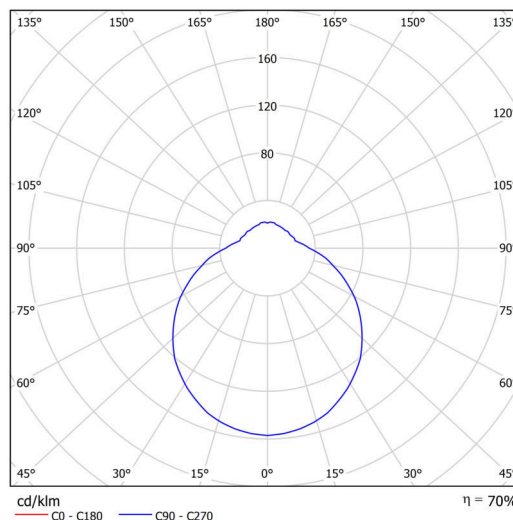

Luminous

Lum. flux of luminaire	3590 lm
Lum. flux of light source	5050 lm
Lum. flux of light source in emergency mode	200 lm
Temperature	3000 K
Rated life time LED L80/B10	100000 hours
CRI	Ra80
MacAdam	3
Blue light hazard	Risk group 0

Eulum data for calculation programs are available at www.osmont.cz.