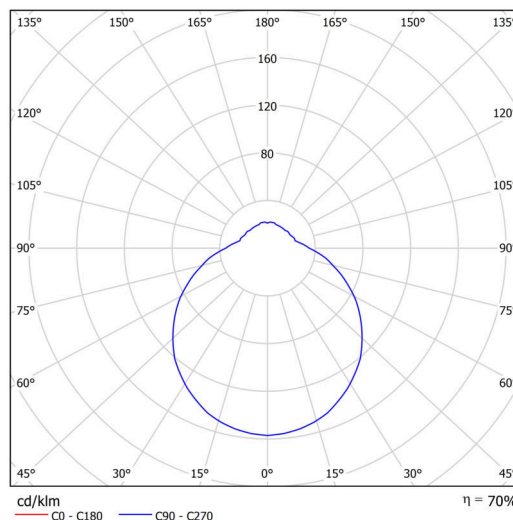

Luminous

Lum. flux of luminaire	2660 lm
Lum. flux of light source	3750 lm
Lum. flux of light source in emergency mode	200 lm
Temperature	3000 K
Rated life time LED L80/B10	100000 hours
CRI	Ra80
MacAdam	3
Blue light hazard	Risk group 0

Eulum data for calculation programs are available at www.osmont.cz.