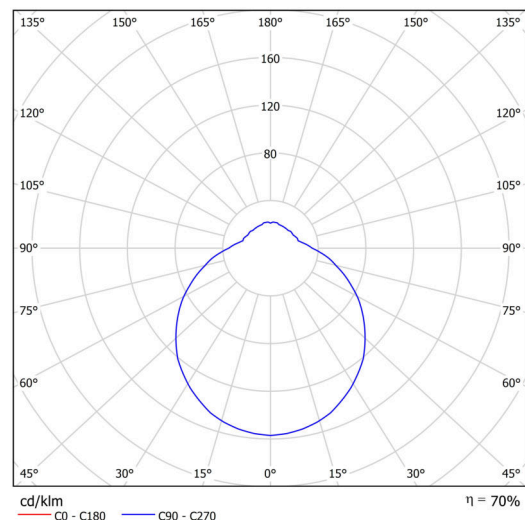

Luminous

Lum. flux of luminaire	3590 lm
Lum. flux of light source	5050 lm
Lum. flux of light source in emergency mode	150 lm
Luminaire efficacy	105 lm/W
Temperature	3000 K
Rated life time LED L80/B10	100000 hours
CRI	Ra80
MacAdam	3