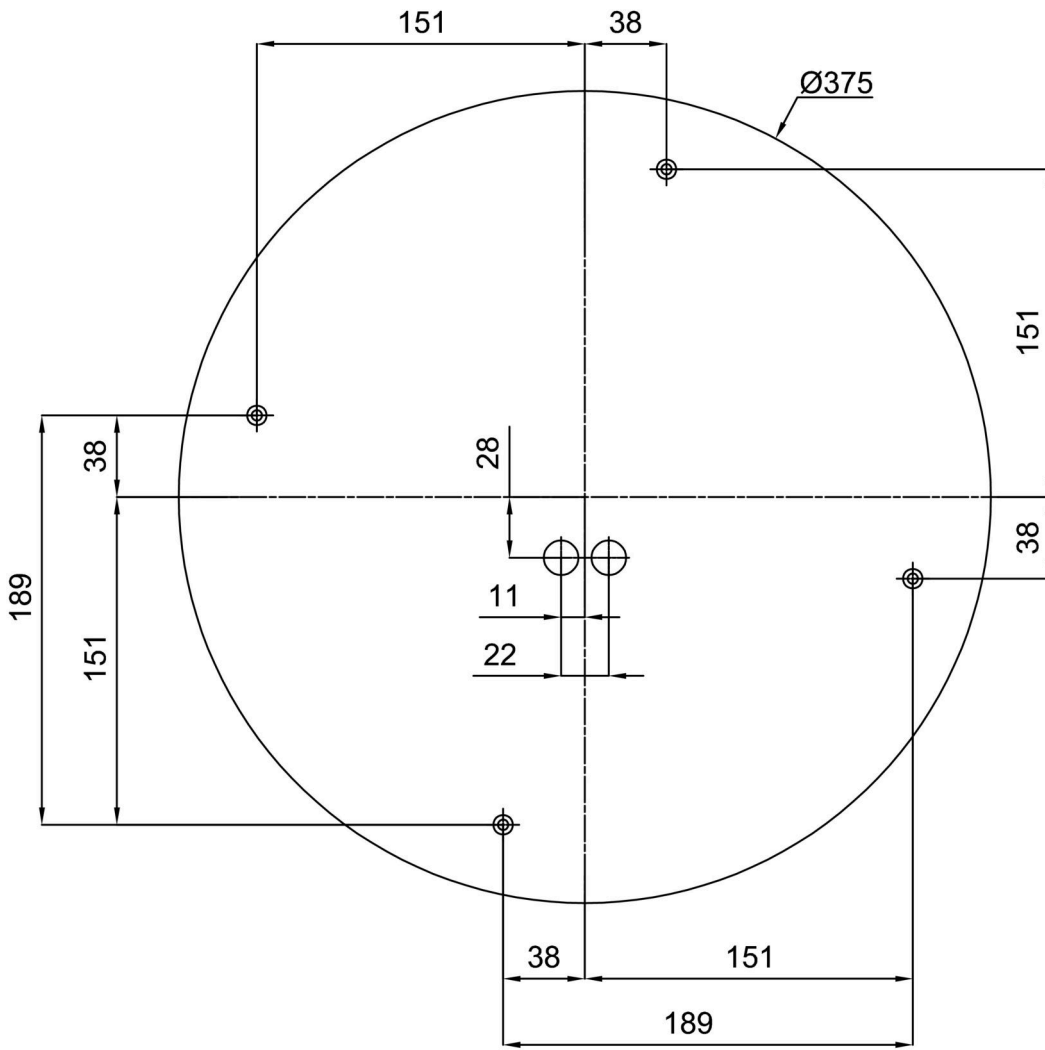

## Technical

Types of luminaires	Emergency combined
Mounting type	surface mounted
Base material	steel
Shade material	three-layer glass TRIPLEX OPAL
Base color	white Ral9003
Shade color	white
Holding the shade	folding system
Mounting location	ceiling/wall
Width	445 mm
Length	445 mm
Height	150 mm
Diameter	ø 445 mm
mounting holes (diameter)	4xø5mm
Installation wire (diameter)	2xø16mm
Energy Class	D
Impact strength	IK01
Operating temperature	from 0°C to +30°C

### Installation dimensions: