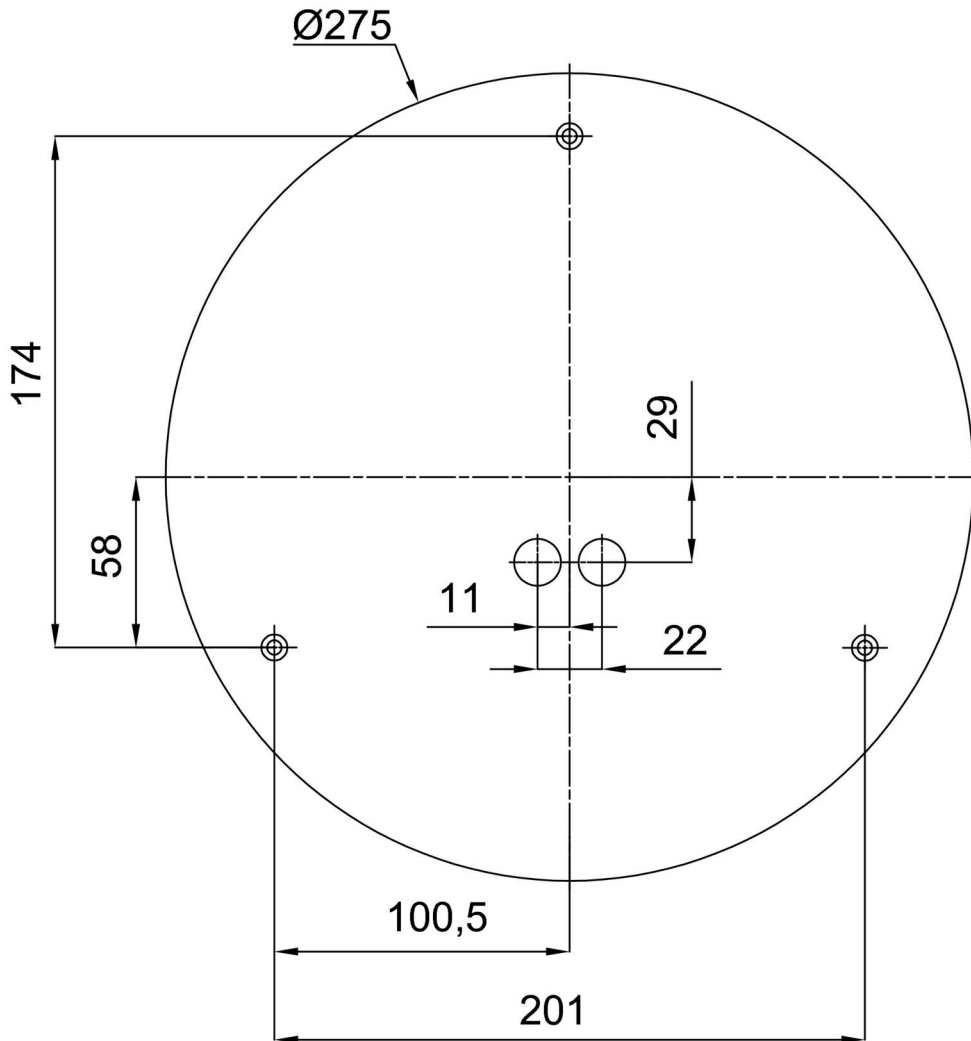

## Technical

Types of luminaires	Emergency combined
Mounting type	surface mounted
Base material	steel
Shade material	three-layer glass TRIPLEX OPAL
Base color	white Ral9003
Shade color	white
Holding the shade	folding system
Mounting location	ceiling/wall
Width	350 mm
Length	350 mm
Height	135 mm
Diameter	ø 350 mm
mounting holes (diameter)	4xø5mm
Installation wire (diameter)	2xø16mm
Energy Class	D
Impact strength	IK01
Operating temperature	from 0°C to +30°C

## Installation dimensions: