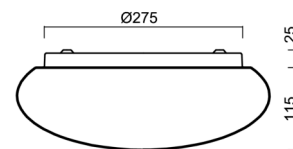

## Technical

Types of luminaires	Emergency combined
Mounting type	surface mounted
Base material	steel
Shade material	three-layer glass TRIPLEX OPAL
Base color	white Ral9003
Shade color	white
Holding the shade	folding system
Mounting location	ceiling/wall
Width	350 mm
Length	350 mm
Height	135 mm
Diameter	ø 350 mm
mounting holes (diameter)	4xø5mm
Installation wire (diameter)	2xø16mm
Energy Class	D
Impact strength	IK01
Operating temperature	from 0°C to +30°C