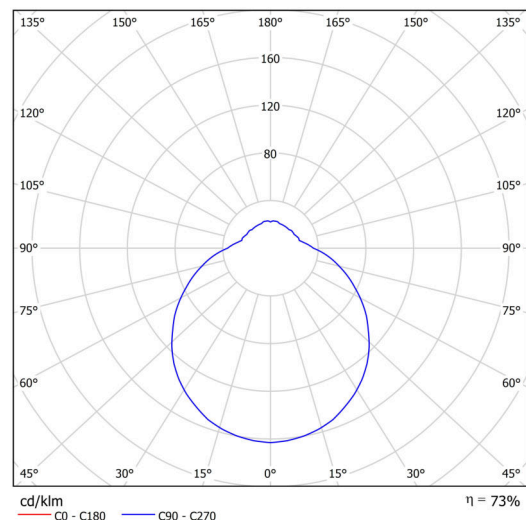

Luminous

Lum. flux of luminaire	1540 lm
Lum. flux of light source	2080 lm
Lum. flux of light source in emergency mode	150 lm
Luminaire efficacy	118 lm/W
Temperature	4000 K
Rated life time LED L80/B10	100000 hours
CRI	Ra80
MacAdam	3