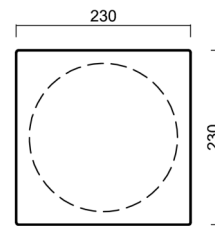

## Technical

Types of luminaires	Classic on/off
Mounting type	surface mounted
Base material	steel
Shade material	three-layer glass TRIPLEX OPAL
Base color	white Ral9003
Shade color	white
Holding the shade	folding system
Mounting location	ceiling/wall
Width	230 mm
Length	230 mm
Height	250 mm
mounting holes (diameter)	3xØ5mm
Installation wire (diameter)	2xØ16mm
Impact strength	IK01
Operating temperature	from -20°C to +30°C