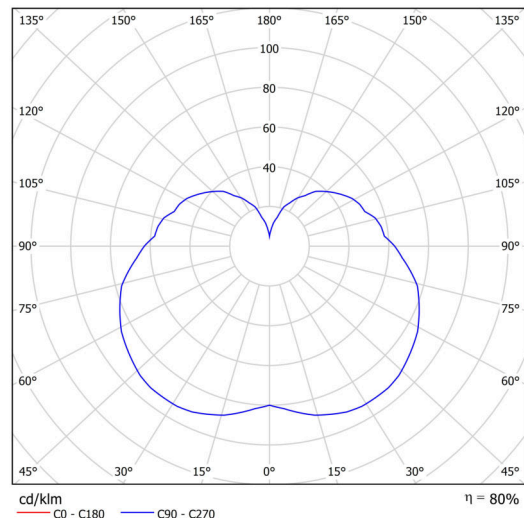

Luminous

Blue light hazard	Risk group 0

Eulum data for calculation programs are available at www.osmont.cz.