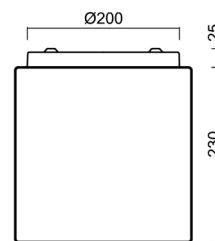

## Technical

Types of luminaires	Classic on/off
Mounting type	surface mounted
Base material	steel
Shade material	three-layer glass TRIPLEX OPAL
Base color	white Ral9003
Shade color	white
Holding the shade	folding system
Mounting location	ceiling/wall
Width	230 mm
Length	230 mm
Height	250 mm
mounting holes (diameter)	3xØ5mm
Installation wire (diameter)	2xØ16mm
Impact strength	IK01
Operating temperature	from -20°C to +30°C

## Luminous

Blue light hazard	Risk group 0
-------------------	--------------

Eulum data for calculation programs are available at [www.osmont.cz](http://www.osmont.cz).

Logistic

EAN	8591728712778
Weight NTTO	2.3 Kg
Weight BTTO	2.5 Kg
Number of cartons	1 pcs
Package volume	0.016 m <sup>3</sup>
Package 1 width	0.25 m
Package 1 length	0.25 m
Package 1 height	0.26 m
Warranty*	60 months