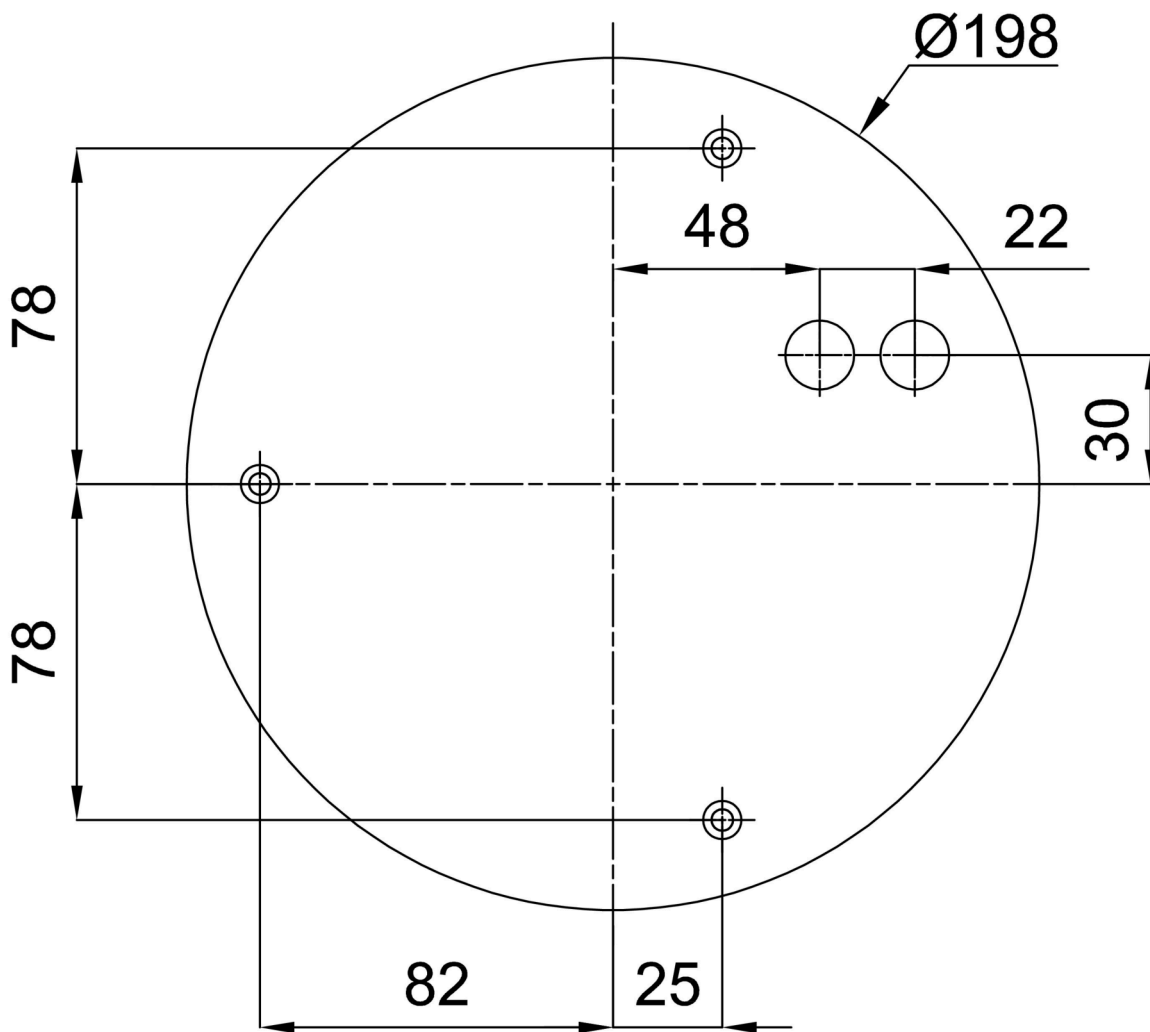

## Technical

Types of luminaires	Classic on/off
Mounting type	surface mounted
Base material	steel
Shade material	three-layer glass TRIPLEX OPAL
Base color	white Ral9003
Shade color	white
Holding the shade	folding system
Mounting location	ceiling/wall
Width	230 mm
Length	230 mm
Height	250 mm
mounting holes (diameter)	3xØ5mm
Installation wire (diameter)	2xØ16mm
Impact strength	IK01
Operating temperature	from -20°C to +30°C

## Luminous

Blue light hazard	Risk group 0
-------------------	--------------

Eulum data for calculation programs are available at [www.osmont.cz](http://www.osmont.cz).

Logistic

EAN	8591728712778
Weight NTTO	2.3 Kg
Weight BTTO	2.5 Kg
Number of cartons	1 pcs
Package volume	0.016 m <sup>3</sup>
Package 1 width	0.25 m
Package 1 length	0.25 m
Package 1 height	0.26 m
Warranty*	60 months

\*The warranty for the batteries is valid for 12 months from the date of purchase.

Installation dimensions:

Additional assortment:

Lampshade

Product code	Name	Color	Description	Picture	Drawing
20140	404	white		