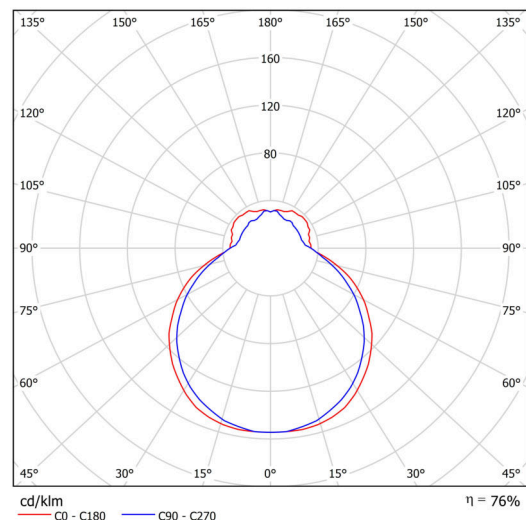

Luminous

Lum. flux of luminaire	2450 lm
Lum. flux of light source	3220 lm
Lum. flux of light source in emergency mode	200 lm
Temperature	4000 K
Rated life time LED L80/B10	100000 hours
CRI	Ra80
MacAdam	3
Blue light hazard	Risk group 0

Eulum data for calculation programs are available at www.osmont.cz.