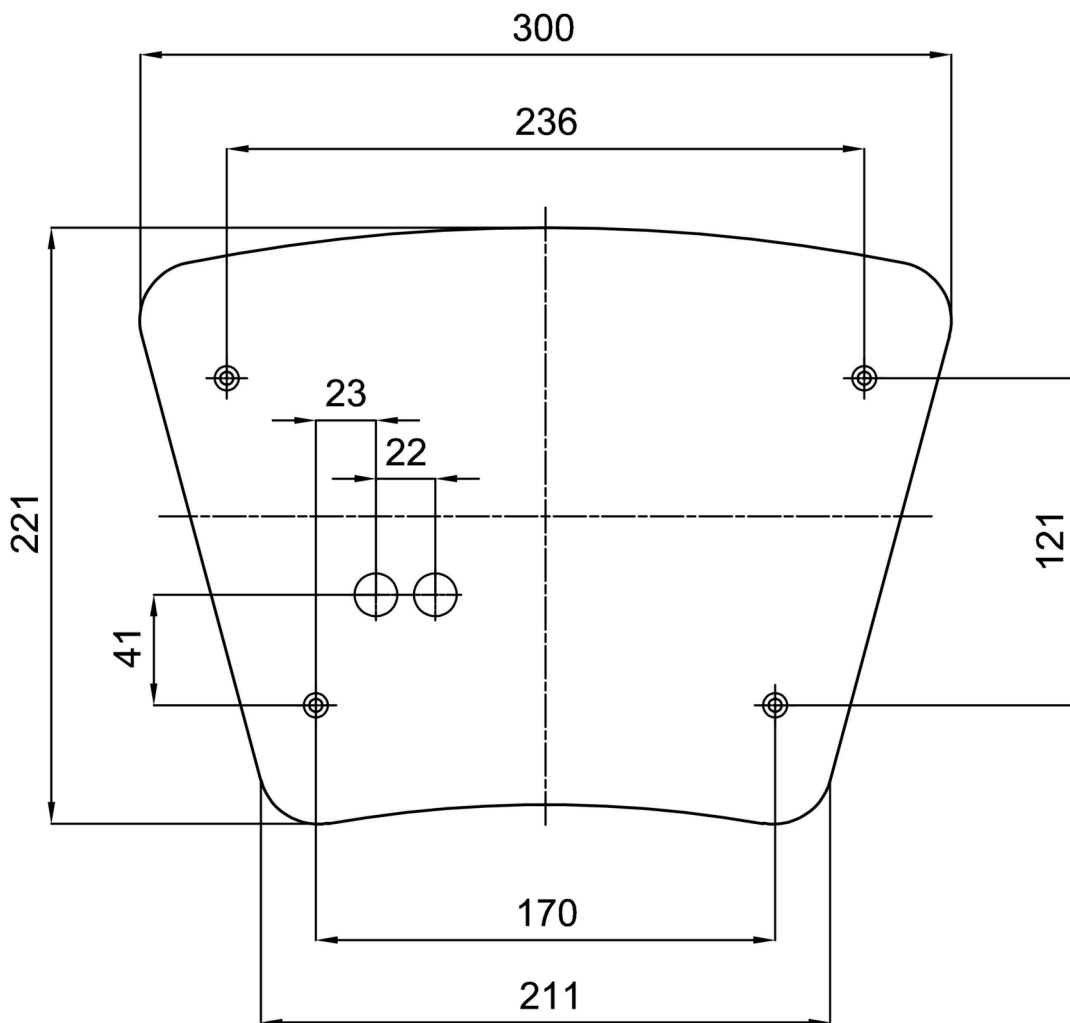

Technical

Types of luminaires	Emergency combined SELFTEST
Mounting type	surface mounted
Base material	steel
Shade material	three-layer glass TRIPLEX OPAL
Base color	white Ra9003
Shade color	white
Holding the shade	folding system
Mounting location	ceiling/wall
Width	390 mm
Length	362 mm
Height	128 mm
mounting holes (diameter)	4xØ5mm
Cable entrance	2xØ16mm
Energy Class	D
Impact strength	IK01
Operating temperature	from -20°C to +30°C

Electric

Power consumption	19 W
Ingress Protection	IP41
Socket	LED modul
Battery type	LiFePO4
Emergency time	3 hours
SELFTEST	yes
terminal block	snap terminal block

Luminous

Lum. flux of luminaire	2450 lm
Lum. flux of light source	3220 lm
Lum. flux of light source in emergency mode	200 lm
Temperature	4000 K
Rated life time LED L80/B10	100000 hours
CRI	Ra80
MacAdam	3
Blue light hazard	Risk group 0

Eulum data for calculation programs are available at www.osmont.cz.

Logistic

EAN	8591728148782
Weight NTTO	5.9 Kg
Weight BTTO	6.1 Kg
Number of cartons	1 pcs
Package volume	0.018 m ³
Package 1 width	0.36 m
Package 1 length	0.36 m
Package 1 height	0.14 m
Warranty*	60 months

*The warranty for the batteries is valid for 12 months from the date of purchase.

Installation dimensions:

Additional assortment:

Lampshade

Product code	Name	Color	Description	Picture	Drawing
20073	421	white	příslušenství		