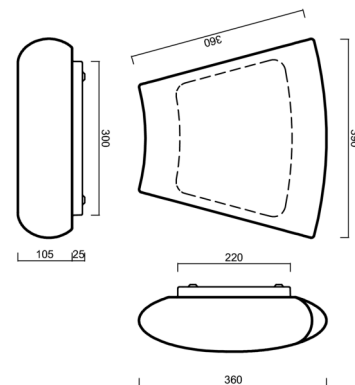

Technical

Types of luminaires	Emergency combined SELFTEST
Mounting type	surface mounted
Base material	steel
Shade material	three-layer glass TRIPLEX OPAL
Base color	white Ra9003
Shade color	white
Holding the shade	folding system
Mounting location	ceiling/wall
Width	390 mm
Length	362 mm
Height	128 mm
mounting holes (diameter)	4xØ5mm
Cable entrance	2xØ16mm
Energy Class	D
Impact strength	IK01
Operating temperature	from -20°C to +30°C

Eulum data for calculation programs are available at www.osmont.cz.

Logistic

EAN	8591728148782
Weight NTTO	5.9 Kg
Weight BTTO	6.1 Kg
Number of cartons	1 pcs
Package volume	0.018 m ³
Package 1 width	0.36 m
Package 1 length	0.36 m
Package 1 height	0.14 m
Warranty*	60 months