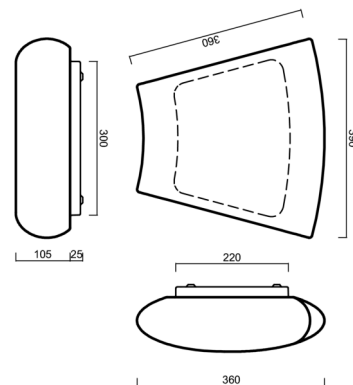

Technical

Types of luminaires	Classic on/off
Mounting type	surface mounted
Base material	steel
Shade material	three-layer glass TRIPLEX OPAL
Base color	white Ral9003
Shade color	white
Holding the shade	folding system
Mounting location	ceiling/wall
Width	390 mm
Length	362 mm
Height	128 mm
mounting holes (diameter)	4xØ5mm
Installation wire (diameter)	2xØ16mm
Energy Class	D
Impact strength	IK01
Operating temperature	from -20°C to +30°C

Eulum data for calculation programs are available at www.osmont.cz.

Logistic

EAN	8591728063375
Weight NTTO	5.9 Kg
Weight BTTO	6.1 Kg
Number of cartons	1 pcs
Package volume	0.018 m ³
Package 1 width	0.36 m
Package 1 length	0.36 m
Package 1 height	0.14 m
Warranty*	60 months