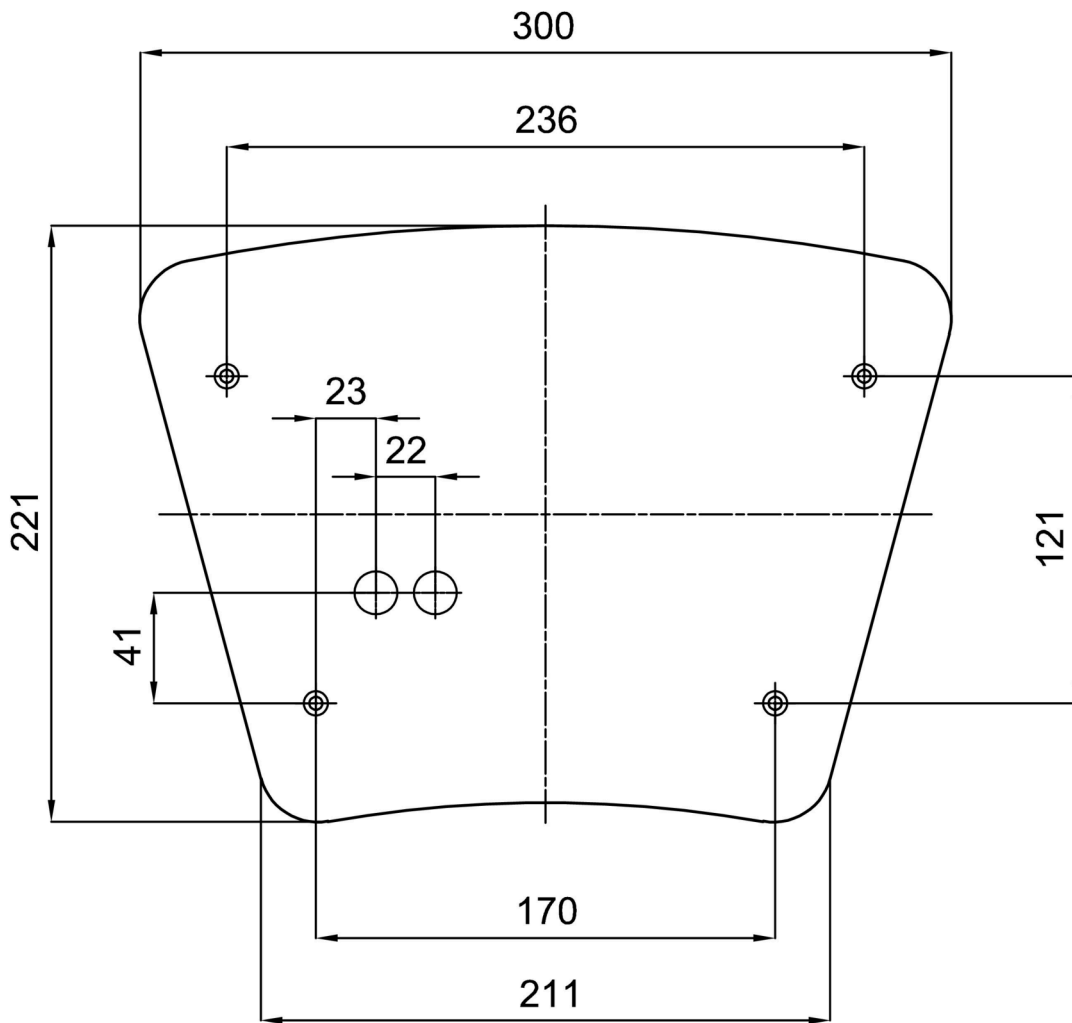

Technical

Types of luminaires	Classic on/off
Mounting type	surface mounted
Base material	steel
Shade material	three-layer glass TRIPLEX OPAL
Base color	white Ral9003
Shade color	white
Holding the shade	folding system
Mounting location	ceiling/wall
Width	390 mm
Length	362 mm
Height	128 mm
mounting holes (diameter)	4xØ5mm
Installation wire (diameter)	2xØ16mm
Energy Class	D
Impact strength	IK01
Operating temperature	from -20°C to +30°C

*The warranty for the batteries is valid for 12 months from the date of purchase.

Installation dimensions:

Additional assortment:

Lampshade

Product code	Name	Color	Description	Picture	Drawing
20073	421	white		