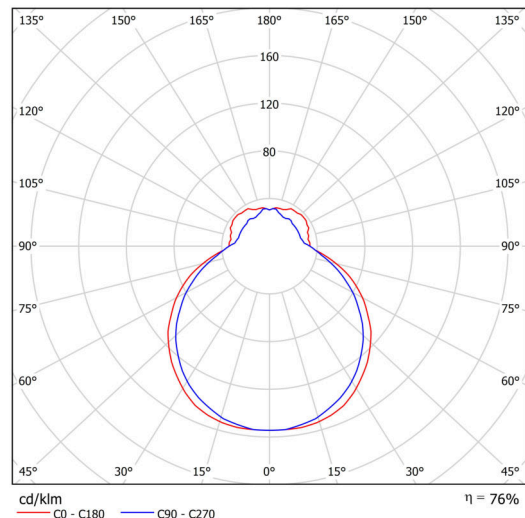

Luminous

Lum. flux of luminaire	2450 lm
Lum. flux of light source	3220 lm
Luminaire efficacy	128 lm/W
Temperature	4000 K
Rated life time LED L80/B10	100000 hours
CRI	Ra80
MacAdam	3
Blue light hazard	Risk group 0