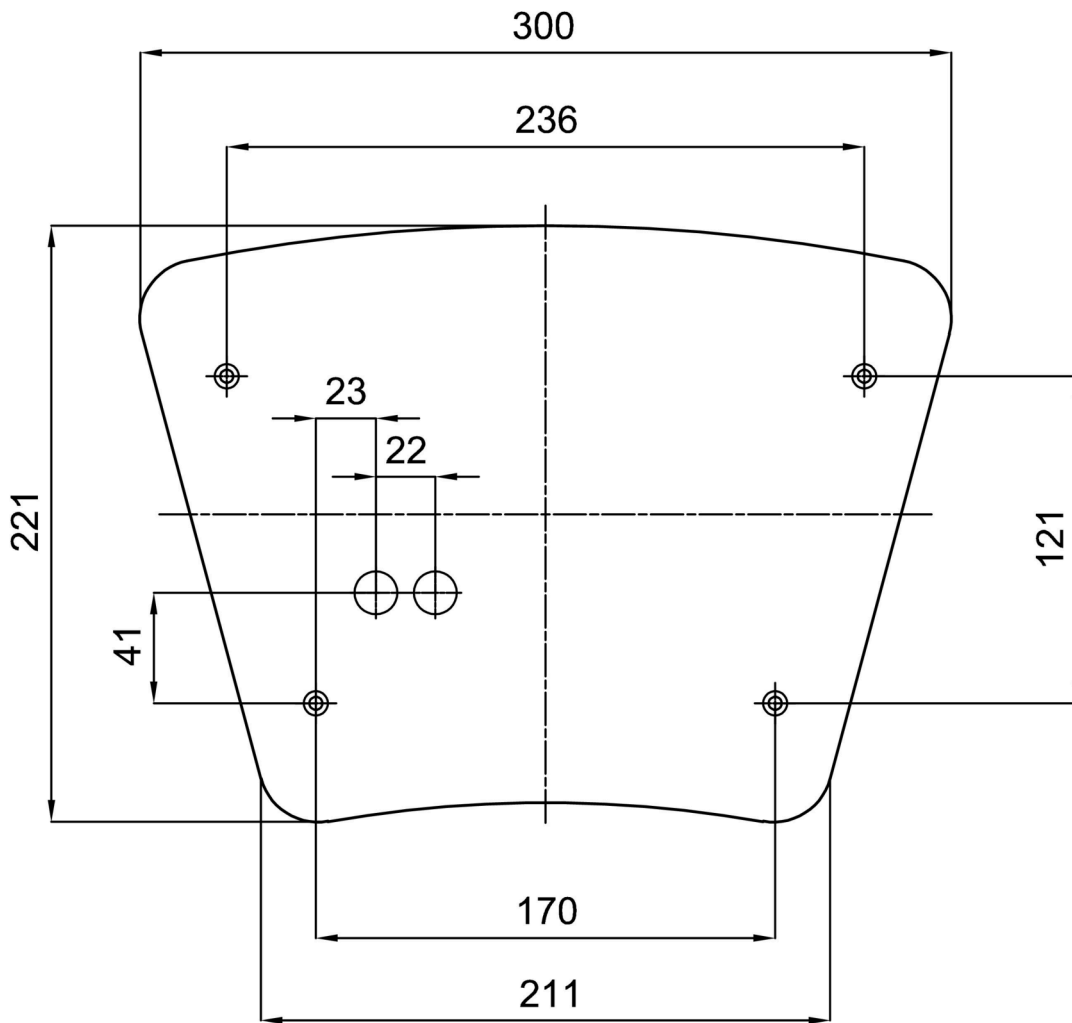

Types of luminaires	Classic on/off
Mounting type	surface mounted
Base material	steel
Shade material	three-layer glass TRIPLEX OPAL
Base color	white Ral9003
Shade color	white
Holding the shade	folding system
Mounting location	ceiling/wall
Width	390 mm
Length	362 mm
Height	128 mm
mounting holes (diameter)	4xØ5mm
Installation wire (diameter)	2xØ16mm
Impact strength	IK01
Operating temperature	from -20°C to +30°C

Eulum data for calculation programs are available at www.osmont.cz.

Logistic

EAN	8591728440589
Weight NTTO	3.6 Kg
Weight BTTO	3.9 Kg
Number of cartons	1 pcs
Package volume	0.018 m ³
Package 1 width	0.365 m
Package 1 length	0.365 m
Package 1 height	0.135 m
Warranty*	60 months

*The warranty for the batteries is valid for 12 months from the date of purchase.

Installation dimensions:

Additional assortment:

Lampshade

Product code	Name	Color	Description	Picture	Drawing
20073	421	white		