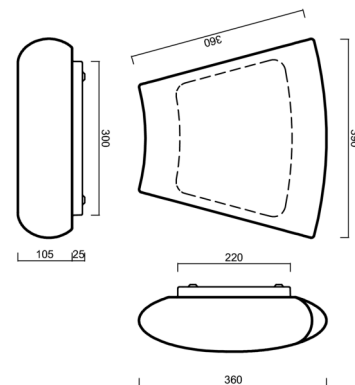

Types of luminaires	Classic on/off
Mounting type	surface mounted
Base material	steel
Shade material	three-layer glass TRIPLEX OPAL
Base color	white Ral9003
Shade color	white
Holding the shade	folding system
Mounting location	ceiling/wall
Width	390 mm
Length	362 mm
Height	128 mm
mounting holes (diameter)	4xØ5mm
Installation wire (diameter)	2xØ16mm
Impact strength	IK01
Operating temperature	from -20°C to +30°C

Eulum data for calculation programs are available at www.osmont.cz.

Logistic

EAN	8591728440589
Weight NTTO	3.6 Kg
Weight BTTO	3.9 Kg
Number of cartons	1 pcs
Package volume	0.018 m ³
Package 1 width	0.365 m
Package 1 length	0.365 m
Package 1 height	0.135 m
Warranty*	60 months

*The warranty for the batteries is valid for 12 months from the date of purchase.

Installation dimensions:

Additional assortment:

Lampshade

Product code	Name	Color	Description	Picture	Drawing
20073	421	white		