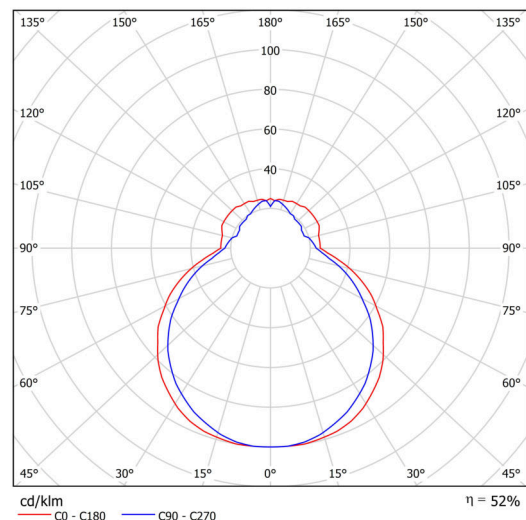

Luminous

Blue light hazard	Risk group 0

Eulum data for calculation programs are available at www.osmont.cz.