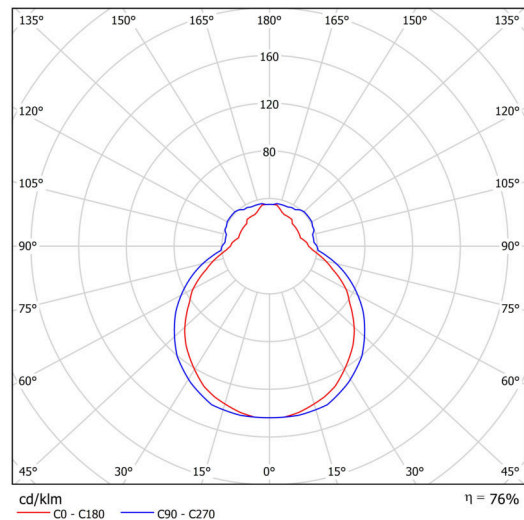

Luminous

Lum. flux of luminaire	2450 lm
Lum. flux of light source	3220 lm
Luminaire efficacy	128 lm/W
Temperature	4000 K
Rated life time LED L80/B10	100000 hours
CRI	Ra80
MacAdam	3
Blue light hazard	Risk group 0