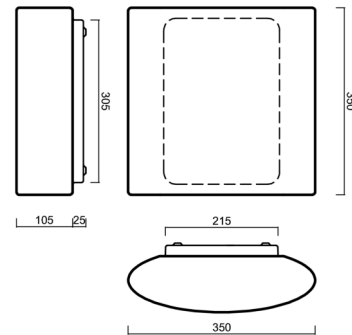

Technical

| | |
|---------------------------|--------------------------------|
| Types of luminaires | Classic on/off |
| Mounting type | surface mounted |
| Base material | steel |
| Shade material | three-layer glass TRIPLEX OPAL |
| Base color | white Ral9003 |
| Shade color | white |
| Holding the shade | folding system |
| Mounting location | ceiling/wall |
| Width | 350 mm |
| Length | 350 mm |
| Height | 128 mm |
| mounting holes (diameter) | 4xØ5mm |
| Cable entrance | 2xØ16mm |
| Energy Class | D |
| Impact strength | IK01 |
| Operating temperature | from -20°C to +30°C |

Eulum data for calculation programs are available at www.osmont.cz.

Logistic

| | |
|-------------------|----------------------|
| EAN | 8591728063344 |
| Weight NTTO | 5.9 Kg |
| Weight BTTO | 6.1 Kg |
| Number of cartons | 1 pcs |
| Package volume | 0.018 m ³ |
| Package 1 width | 0.36 m |
| Package 1 length | 0.36 m |
| Package 1 height | 0.14 m |
| Warranty* | 60 months |