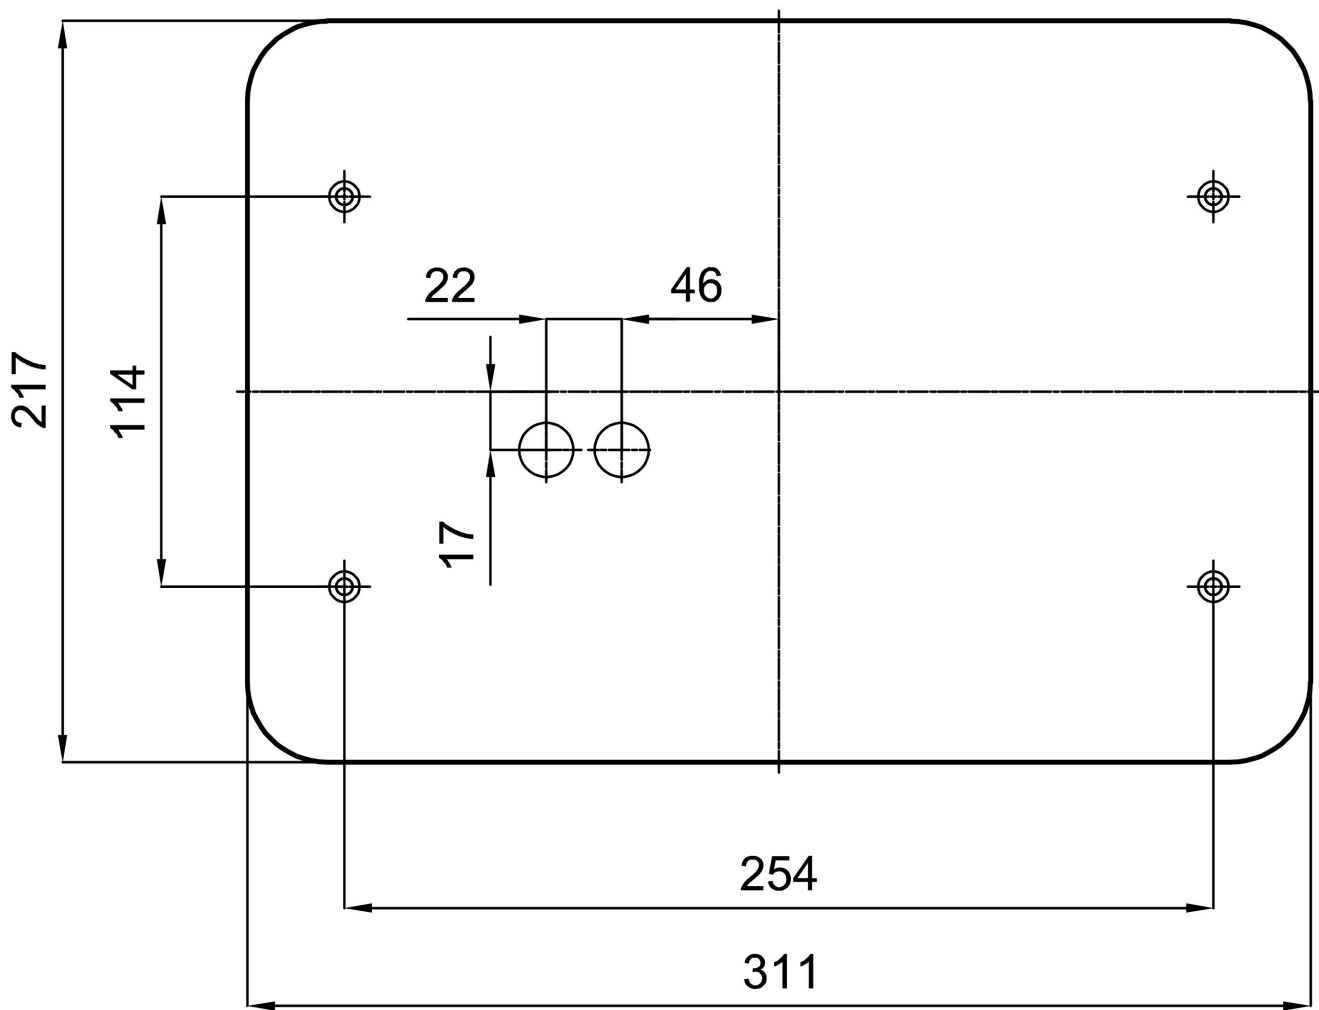

Logistic

EAN	8591728063344
Weight NTTO	5.9 Kg
Weight BTTO	6.1 Kg
Number of cartons	1 pcs
Package volume	0.018 m³
Package 1 width	0.36 m
Package 1 length	0.36 m
Package 1 height	0.14 m
Warranty*	60 months

*The warranty for the batteries is valid for 12 months from the date of purchase.

Installation dimensions: