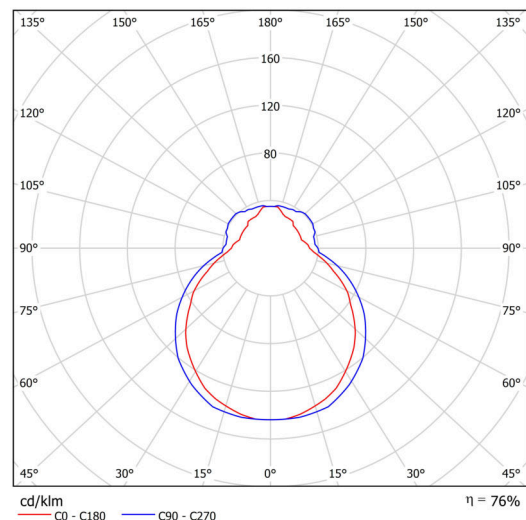

Luminous

Lum. flux of luminaire	2340 lm
Lum. flux of light source	3080 lm
Lum. flux of light source in emergency mode	150 lm
Luminaire efficacy	123 lm/W
Temperature	3000 K
Rated life time LED L80/B10	100000 hours
CRI	Ra80
MacAdam	3
Blue light hazard	Risk group 0