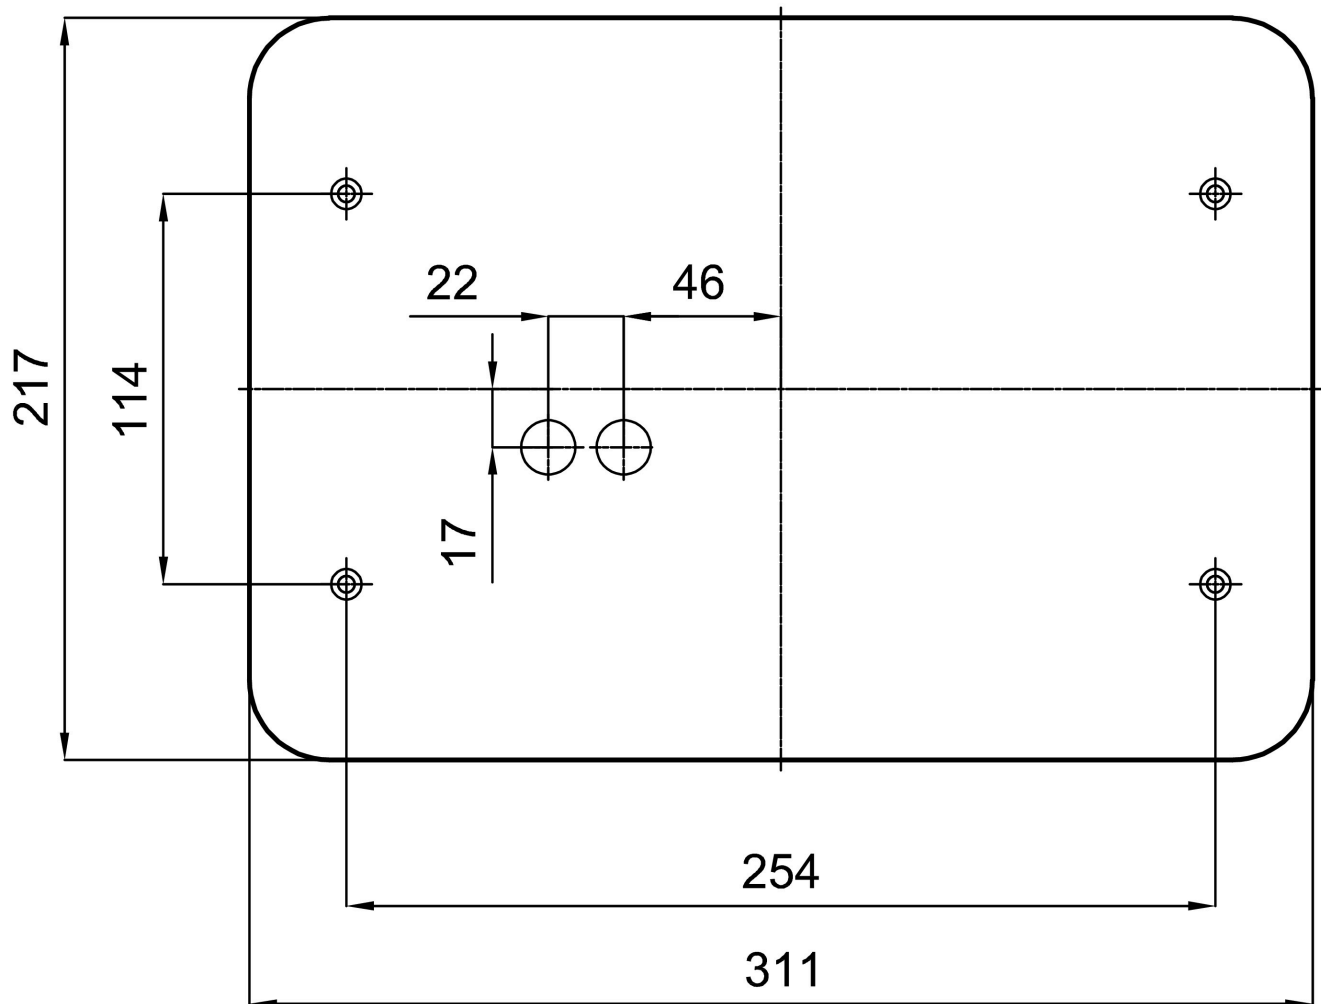

## Technical

Types of luminaires	Emergency combined
Mounting type	surface mounted
Base material	steel
Shade material	three-layer glass TRIPLEX OPAL
Base color	white Ral9003
Shade color	white
Holding the shade	folding system
Mounting location	ceiling/wall
Width	350 mm
Length	350 mm
Height	128 mm
mounting holes (diameter)	4xØ5mm
Installation wire (diameter)	2xØ16mm
Energy Class	D
Impact strength	IK01
Operating temperature	from 0°C to +30°C

## Installation dimensions: