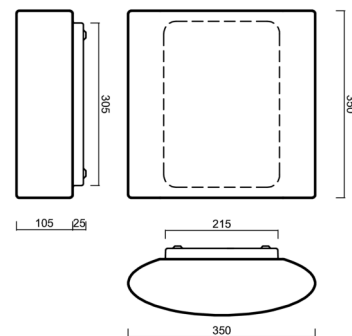

## Technical

Types of luminaires	Emergency combined
Mounting type	surface mounted
Base material	steel
Shade material	three-layer glass TRIPLEX OPAL
Base color	white Ral9003
Shade color	white
Holding the shade	folding system
Mounting location	ceiling/wall
Width	350 mm
Length	350 mm
Height	128 mm
mounting holes (diameter)	4xØ5mm
Installation wire (diameter)	2xØ16mm
Energy Class	D
Impact strength	IK01
Operating temperature	from 0°C to +30°C

## Installation dimensions: