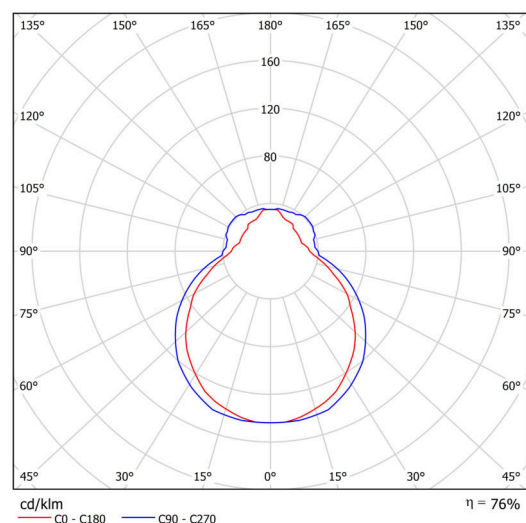

Luminous

Lum. flux of luminaire	2340 lm
Lum. flux of light source	3080 lm
Luminaire efficacy	123 lm/W
Temperature	3000 K
Rated life time LED L80/B10	100000 hours
CRI	Ra80
MacAdam	3
Blue light hazard	Risk group 0

Eulum data for calculation programs are available at www.osmont.cz.