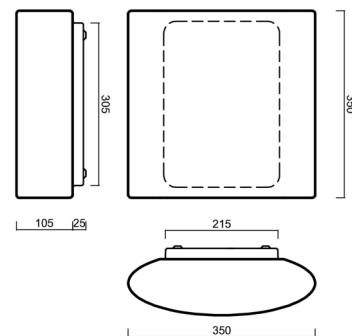

Technical

Types of luminaires	Classic on/off
Mounting type	surface mounted
Base material	steel
Shade material	three-layer glass TRIPLEX OPAL
Base color	white Ral9003
Shade color	white
Holding the shade	folding system
Mounting location	ceiling/wall
Width	350 mm
Length	350 mm
Height	128 mm
mounting holes (diameter)	4xØ5mm
Installation wire (diameter)	2xØ16mm
Energy Class	D
Impact strength	IK01
Operating temperature	from -20°C to +30°C

Eulum data for calculation programs are available at www.osmont.cz.

Logistic

EAN	8591728063245
Weight NTTO	5.9 Kg
Weight BTTO	6.1 Kg
Number of cartons	1 pcs
Package volume	0.018 m ³
Package 1 width	0.36 m
Package 1 length	0.36 m
Package 1 height	0.14 m
Warranty*	60 months

*The warranty for the batteries is valid for 12 months from the date of purchase.

Installation dimensions:

Additional assortment:

Lampshade

Product code	Name	Color	Description	Picture	Drawing
20072	420	white		