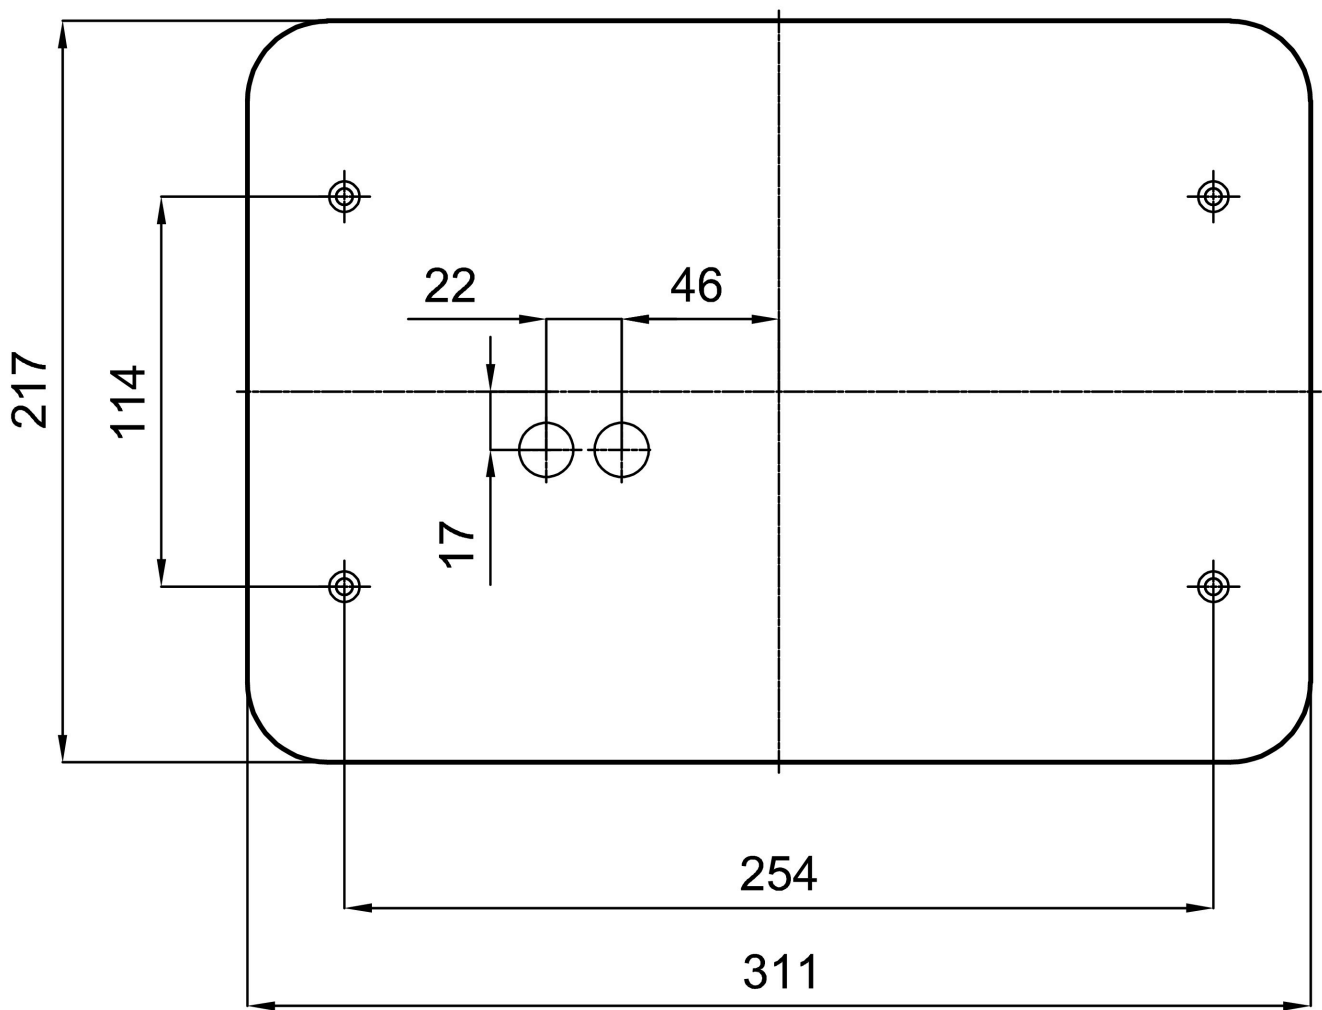

Technical

Types of luminaires	Classic on/off
Mounting type	surface mounted
Base material	steel
Shade material	three-layer glass TRIPLEX OPAL
Base color	white Ral9003
Shade color	white
Holding the shade	folding system
Mounting location	ceiling/wall
Width	350 mm
Length	350 mm
Height	128 mm
mounting holes (diameter)	4xØ5mm
Installation wire (diameter)	2xØ16mm
Energy Class	D
Impact strength	IK01
Operating temperature	from -20°C to +30°C

Eulum data for calculation programs are available at www.osmont.cz.

Logistic

EAN	8591728063245
Weight NTTO	5.9 Kg
Weight BTTO	6.1 Kg
Number of cartons	1 pcs
Package volume	0.018 m ³
Package 1 width	0.36 m
Package 1 length	0.36 m
Package 1 height	0.14 m
Warranty*	60 months

*The warranty for the batteries is valid for 12 months from the date of purchase.

Installation dimensions:

Additional assortment:

Lampshade

Product code	Name	Color	Description	Picture	Drawing
20072	420	white		