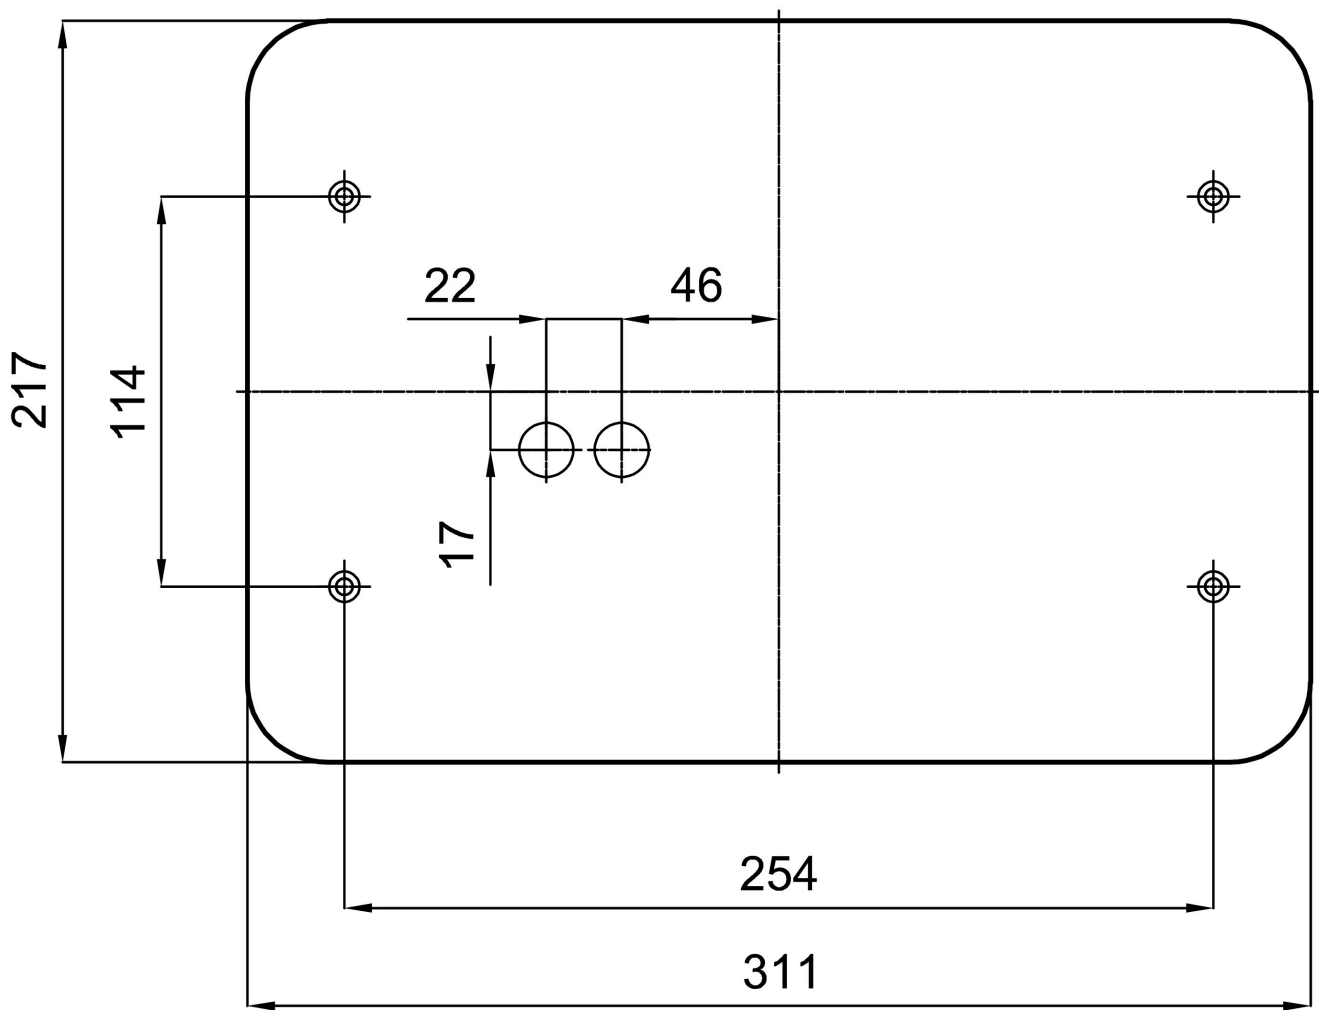

Types of luminaires	Classic on/off
Mounting type	surface mounted
Base material	steel
Shade material	three-layer glass TRIPLEX OPAL
Base color	white Ral9003
Shade color	white
Holding the shade	folding system
Mounting location	ceiling/wall
Width	350 mm
Length	350 mm
Height	128 mm
mounting holes (diameter)	4xØ5mm
Installation wire (diameter)	2xØ16mm
Impact strength	IK01
Operating temperature	from -20°C to +30°C

Eulum data for calculation programs are available at www.osmont.cz.

Logistic

EAN	8591728440510
Weight NTTO	4.3 Kg
Weight BTTO	4.6 Kg
Number of cartons	1 pcs
Package volume	0.018 m ³
Package 1 width	0.365 m
Package 1 length	0.365 m
Package 1 height	0.135 m
Warranty*	60 months

*The warranty for the batteries is valid for 12 months from the date of purchase.

Installation dimensions:

Additional assortment:

Lampshade

Product code	Name	Color	Description	Picture	Drawing
20072	420	white		