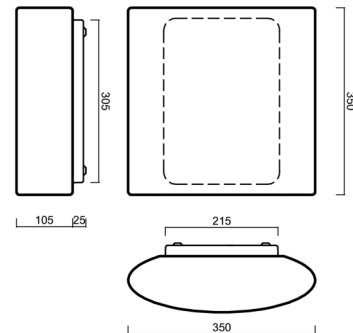

Electric

Voltage type	AC
AC voltage	220 - 240 V
Power consumption	2x25 W
Ingress Protection	IP41
Socket	E27
terminal block	snap terminal block