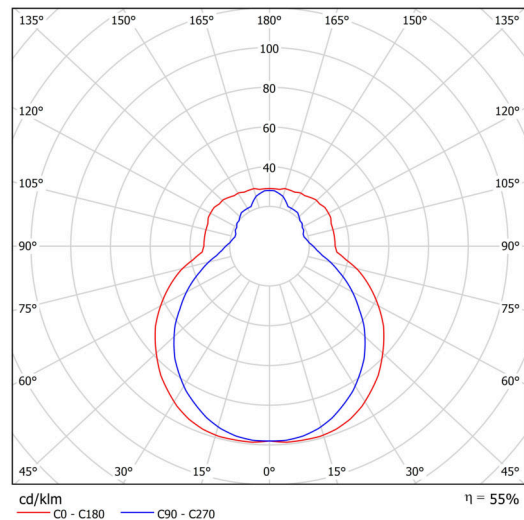

Luminous

Blue light hazard	Risk group 0

Eulum data for calculation programs are available at www.osmont.cz.