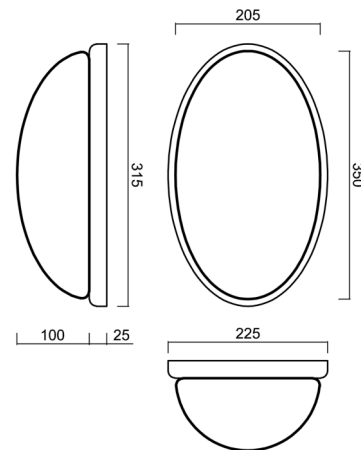

ALMA D2

IN-22U2/123/S12*

WWW.OSMONT.CZ

ALMA D2

Product code: ALM41688

Type: IN-22U2/123/S12*

Short description of the luminaire: Brass surface-mounted E27 light ON/OFF with TRIPLEX OPAL glass shade.

Technical

Types of luminaires	Classic on/off
Mounting type	surface mounted
Base material	brass
Shade material	three-layer glass TRIPLEX OPAL
Base color	polished brass
Shade color	white
Holding the shade	folding system
Mounting location	ceiling/wall
Width	350 mm
Length	205 mm
Height	140 mm
mounting holes (diameter)	2xØ5mm
Installation wire (diameter)	2xØ16mm
Impact strength	IK01
Operating temperature	from -20°C to +30°C

Logistic

EAN	8591728416881
Weight NTTO	2.2 Kg
Weight BTTO	2.4 Kg
Number of cartons	1 pcs
Package volume	0.014 m ³
Package 1 width	0.38 m
Package 1 length	0.245 m
Package 1 height	0.15 m
Warranty*	60 months

*The warranty for the batteries is valid for 12 months from the date of purchase.

Installation dimensions:

Additional assortment:

Lampshade

Product code	Name	Color	Description	Picture	Drawing
20027	123	white		