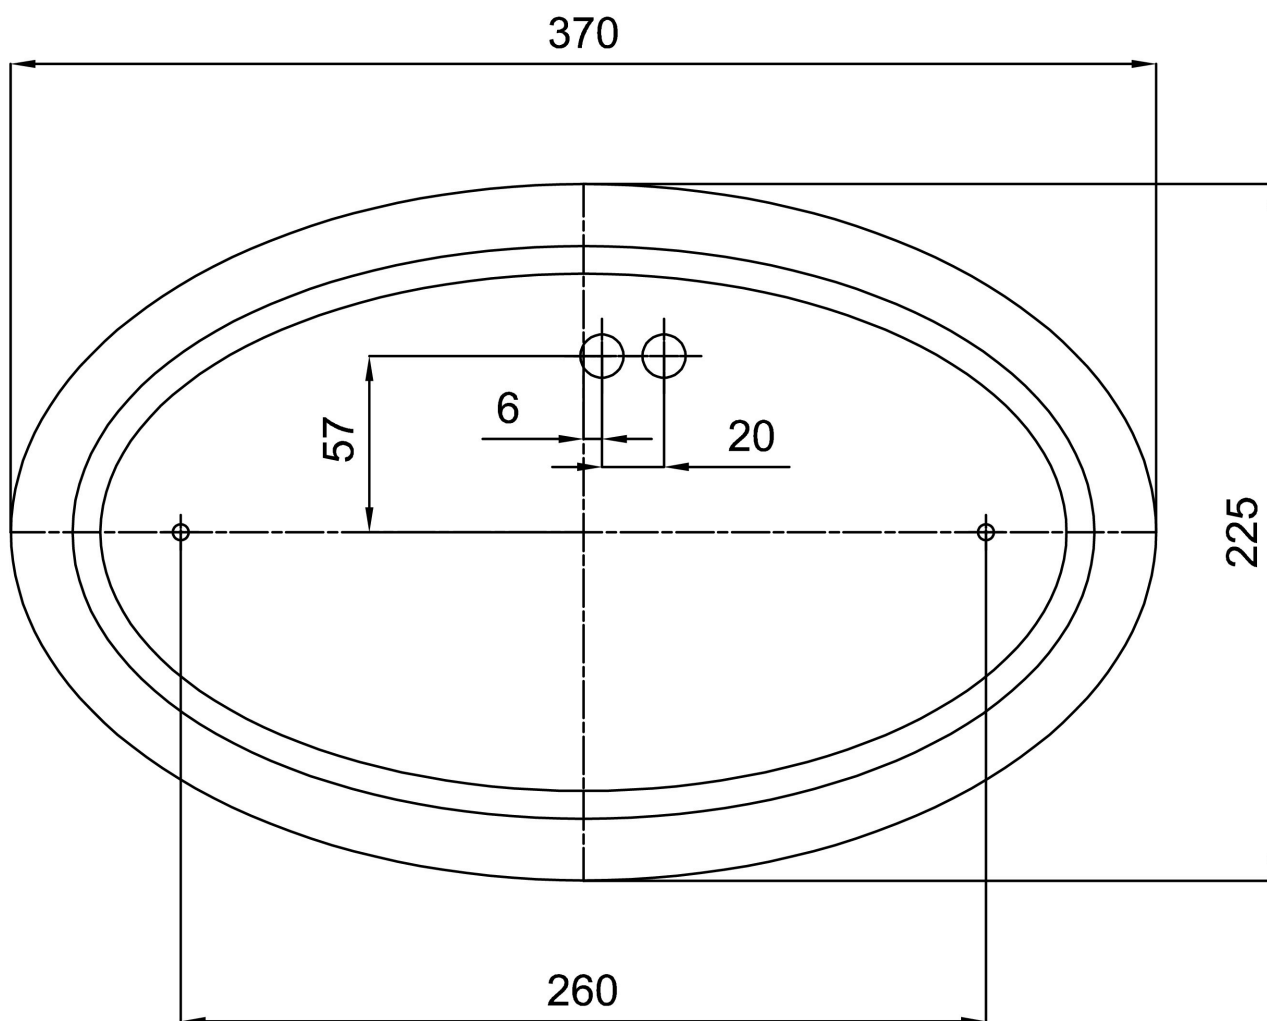

ALMA D2

IN-22U2/123/S12*

WWW.OSMONT.CZ

ALMA D2

Product code: ALM41688

Type: IN-22U2/123/S12*

Short description of the luminaire: Brass surface-mounted E27 light ON/OFF with TRIPLEX OPAL glass shade.

Technical

Types of luminaires	Classic on/off
Mounting type	surface mounted
Base material	brass
Shade material	three-layer glass TRIPLEX OPAL
Base color	polished brass
Shade color	white
Holding the shade	folding system
Mounting location	ceiling/wall
Width	350 mm
Length	205 mm
Height	140 mm
mounting holes (diameter)	2xØ5mm
Installation wire (diameter)	2xØ16mm
Impact strength	IK01
Operating temperature	from -20°C to +30°C

Electric

Power consumption	2x25 W
Ingress Protection	IP41
Socket	E27
terminal block	screw terminal block

Luminous

Blue light hazard	Risk group 0
-------------------	--------------

Eulum data for calculation programs are available at www.osmont.cz.

*The warranty for the batteries is valid for 12 months from the date of purchase.

Installation dimensions:

Additional assortment:

Lampshade

Product code	Name	Color	Description	Picture	Drawing
20027	123	white		