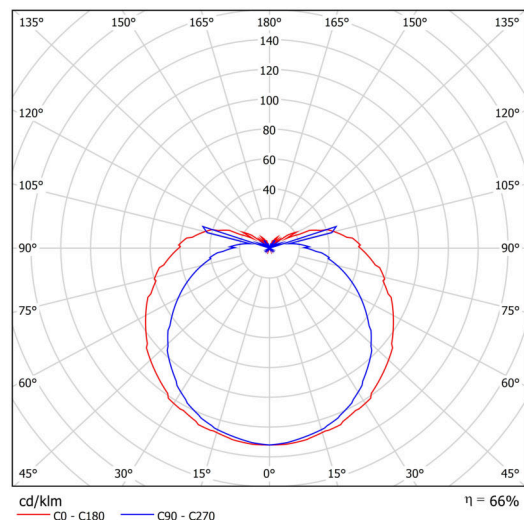

Luminous

Blue light hazard	Risk group 0

Eulum data for calculation programs are available at www.osmont.cz.