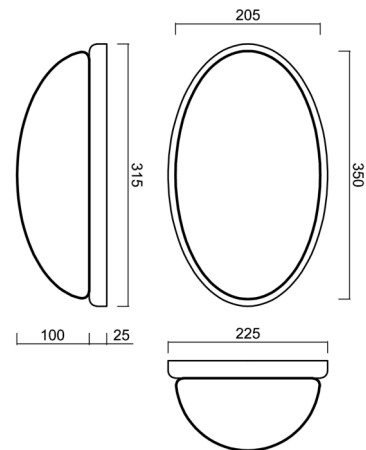

ALMA D2

IN-12U2/123/S12*

WWW.OSMONT.CZ

ALMA D2

Product code: ALM41687

Type: IN-12U2/123/S12*

Short description of the luminaire: Brass surface-mounted E27 light ON/OFF with TRIPLEX OPAL glass shade.

Technical

Types of luminaires	Classic on/off
Mounting type	surface mounted
Base material	brass
Shade material	three-layer glass TRIPLEX OPAL
Base color	polished brass
Shade color	white
Holding the shade	folding system
Mounting location	ceiling/wall
Width	350 mm
Length	205 mm
Height	140 mm
mounting holes (diameter)	4xØ5mm
Installation wire (diameter)	2xØ16mm
Impact strength	IK01
Operating temperature	from -20°C to +30°C

Logistic

EAN	8591728416874
Weight NTTO	2.1 Kg
Weight BTTO	2.3 Kg
Number of cartons	1 pcs
Package volume	0.014 m ³
Package 1 width	0.38 m
Package 1 length	0.245 m
Package 1 height	0.15 m
Warranty*	60 months

*The warranty for the batteries is valid for 12 months from the date of purchase.

Installation dimensions:

Additional assortment:

Lampshade

Product code	Name	Color	Description	Picture	Drawing
20027	123	white		