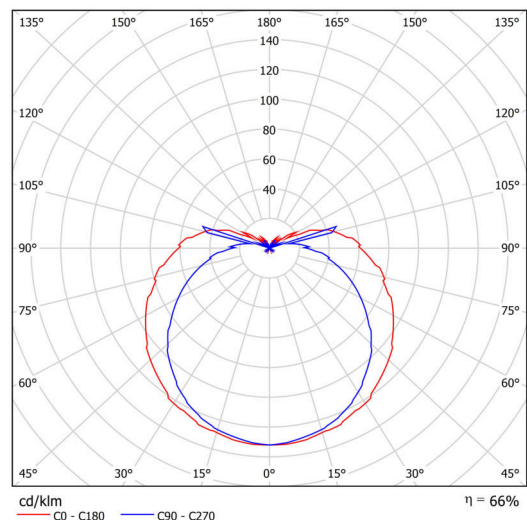

Luminous

Blue light hazard	Risk group 0

Eulum data for calculation programs are available at www.osmont.cz.