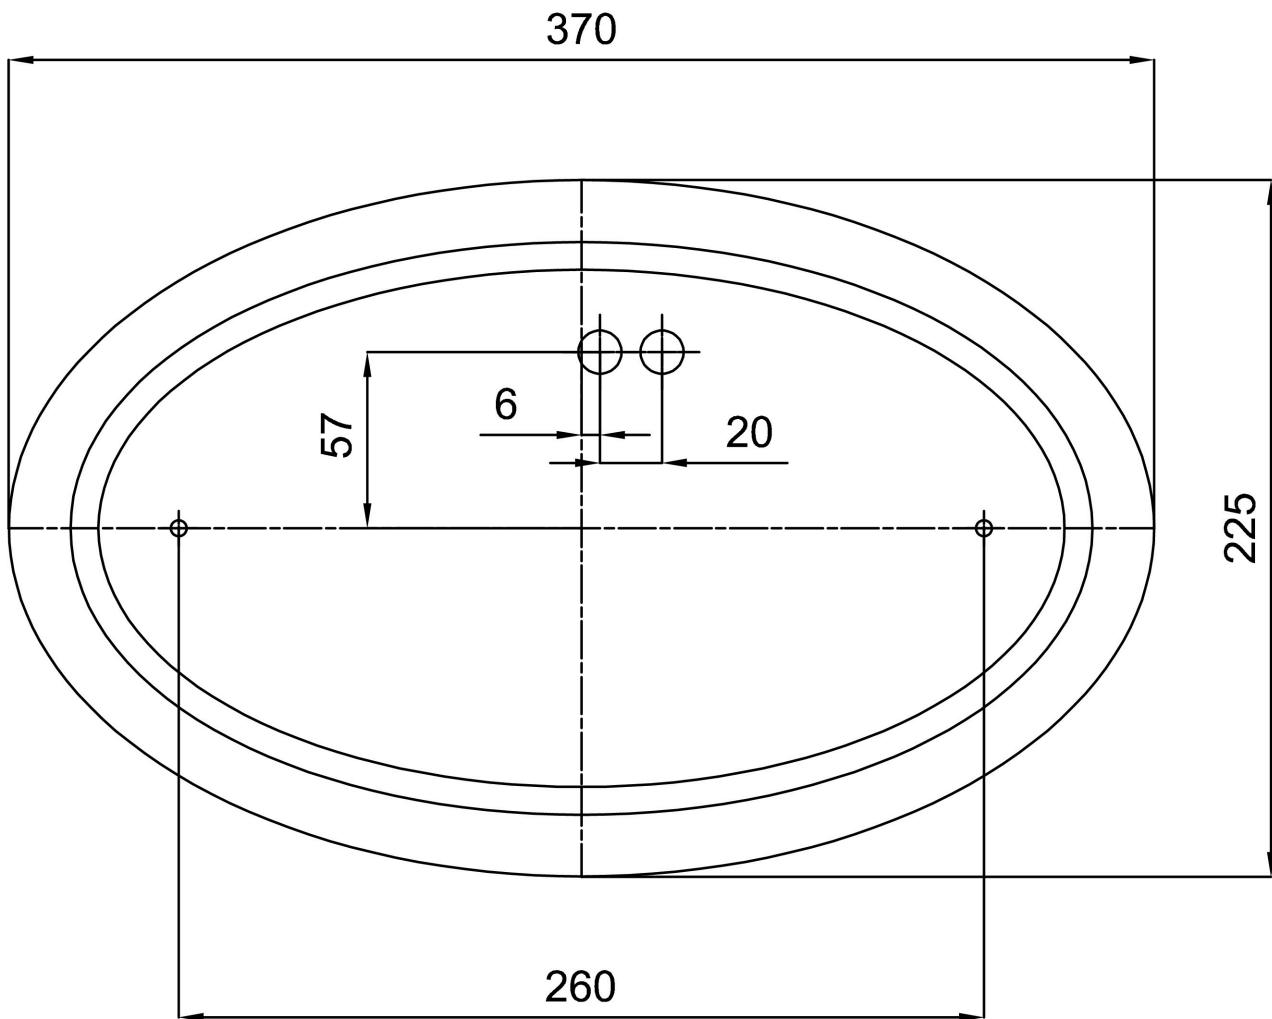

ALMA D2

IN-12U2/123/S12*

WWW.OSMONT.CZ

ALMA D2

Product code: ALM41687

Type: IN-12U2/123/S12*

Short description of the luminaire: Brass surface-mounted E27 light ON/OFF with TRIPLEX OPAL glass shade.

Technical

Types of luminaires	Classic on/off
Mounting type	surface mounted
Base material	brass
Shade material	three-layer glass TRIPLEX OPAL
Base color	polished brass
Shade color	white
Holding the shade	folding system
Mounting location	ceiling/wall
Width	350 mm
Length	205 mm
Height	140 mm
mounting holes (diameter)	4xØ5mm
Installation wire (diameter)	2xØ16mm
Impact strength	IK01
Operating temperature	from -20°C to +30°C

Electric

Power consumption	25 W
Ingress Protection	IP41
Socket	E27
terminal block	screw terminal block

Luminous

Blue light hazard	Risk group 0
-------------------	--------------

Eulum data for calculation programs are available at www.osmont.cz.

*The warranty for the batteries is valid for 12 months from the date of purchase.

Installation dimensions:

Additional assortment:

Lampshade

Product code	Name	Color	Description	Picture	Drawing
20027	123	white		