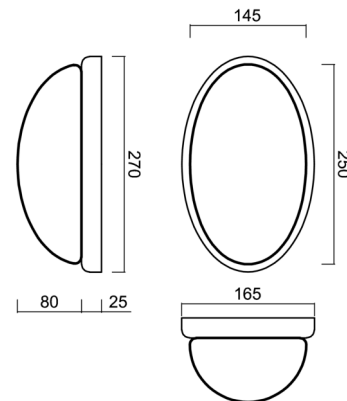

ALMA D1

IN-12U1/121/S13*

WWW.OSMONT.CZ

ALMA D1

Product code: ALM41659

Type: IN-12U1/121/S13*

Short description of the luminaire: Silver surface-mounted E27 light ON/OFF with TRIPLEX OPAL glass shade.

Technical

Types of luminaires	Classic on/off
Mounting type	surface mounted
Base material	steel
Shade material	three-layer glass TRIPLEX OPAL
Base color	silver Ral9006
Shade color	white
Holding the shade	folding system
Mounting location	ceiling/wall
Width	250 mm
Length	150 mm
Height	100 mm
mounting holes (diameter)	4xØ5mm
Installation wire (diameter)	2xØ16mm
Impact strength	IK01
Operating temperature	from -20°C to +30°C

Logistic

EAN	8591728416591
Weight NTTO	1.2 Kg
Weight BTTO	1.3 Kg
Number of cartons	1 pcs
Package volume	0.014 m ³
Package 1 width	0.38 m
Package 1 length	0.245 m
Package 1 height	0.15 m
Warranty*	60 months

*The warranty for the batteries is valid for 12 months from the date of purchase.

Installation dimensions:

Additional assortment:

Lampshade

Product code	Name	Color	Description	Picture	Drawing
20026	121	white		