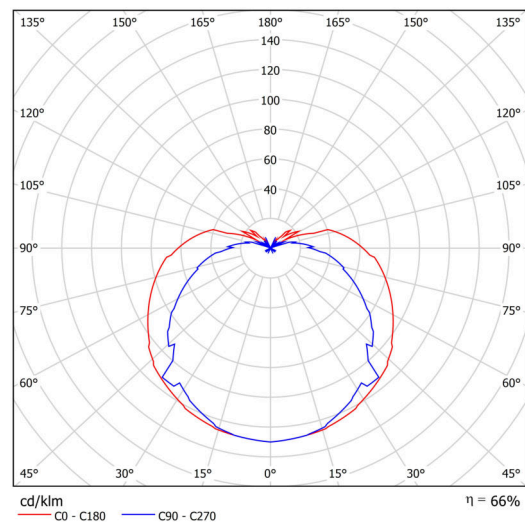

Types of luminaires	Classic on/off
Mounting type	surface mounted
Base material	steel
Shade material	three-layer glass TRIPLEX OPAL
Base color	silver Ral9006
Shade color	white
Holding the shade	folding system
Mounting location	ceiling/wall
Width	250 mm
Length	150 mm
Height	100 mm
mounting holes (diameter)	4xØ5mm
Installation wire (diameter)	2xØ16mm
Impact strength	IK01
Operating temperature	from -20°C to +30°C

Electric

Power consumption	25 W
Ingress Protection	IP41
Socket	E27
terminal block	none

Luminous

Blue light hazard	Risk group 0
-------------------	--------------

Eulum data for calculation programs are available at www.osmont.cz.