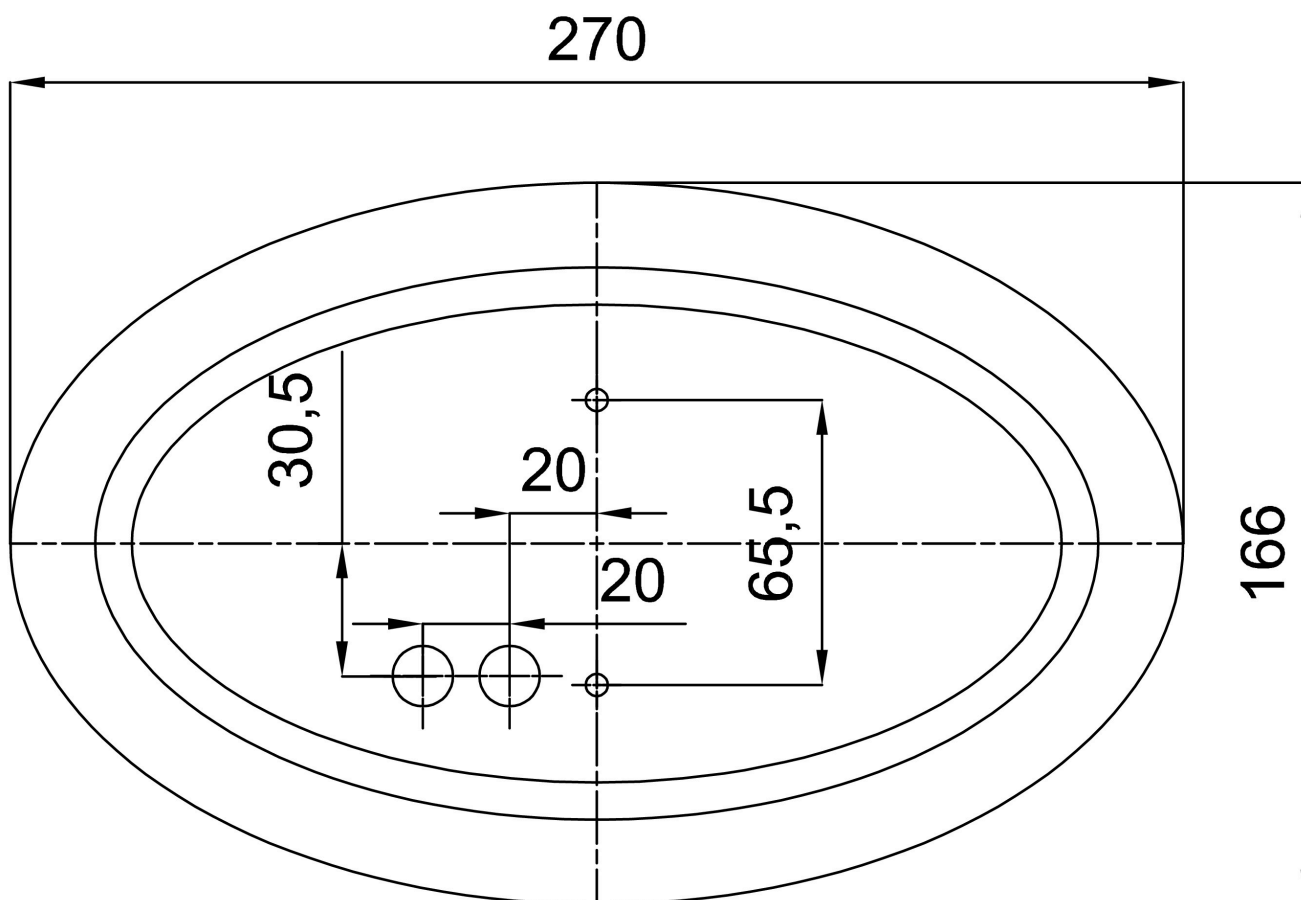

Types of luminaires	Classic on/off
Mounting type	surface mounted
Base material	steel
Shade material	three-layer glass TRIPLEX OPAL
Base color	silver Ral9006
Shade color	white
Holding the shade	folding system
Mounting location	ceiling/wall
Width	250 mm
Length	150 mm
Height	100 mm
mounting holes (diameter)	4xØ5mm
Installation wire (diameter)	2xØ16mm
Impact strength	IK01
Operating temperature	from -20°C to +30°C

Electric

Power consumption	25 W
Ingress Protection	IP41
Socket	E27
terminal block	none

Luminous

Blue light hazard	Risk group 0
-------------------	--------------

Eulum data for calculation programs are available at www.osmont.cz.

*The warranty for the batteries is valid for 12 months from the date of purchase.

Installation dimensions:

Additional assortment:

Lampshade

Product code	Name	Color	Description	Picture	Drawing
20026	121	white		