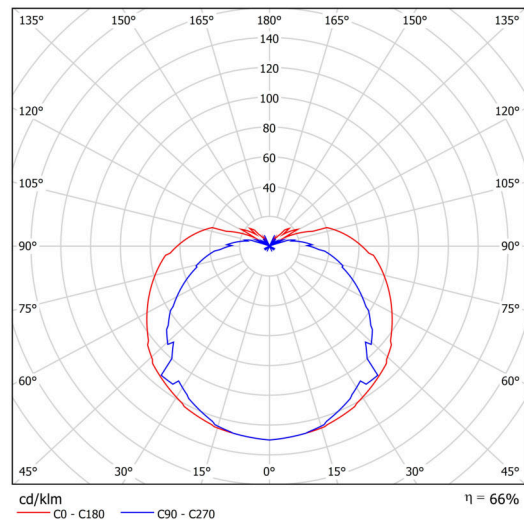

Luminous

Blue light hazard	Risk group 0

Eulum data for calculation programs are available at www.osmont.cz.