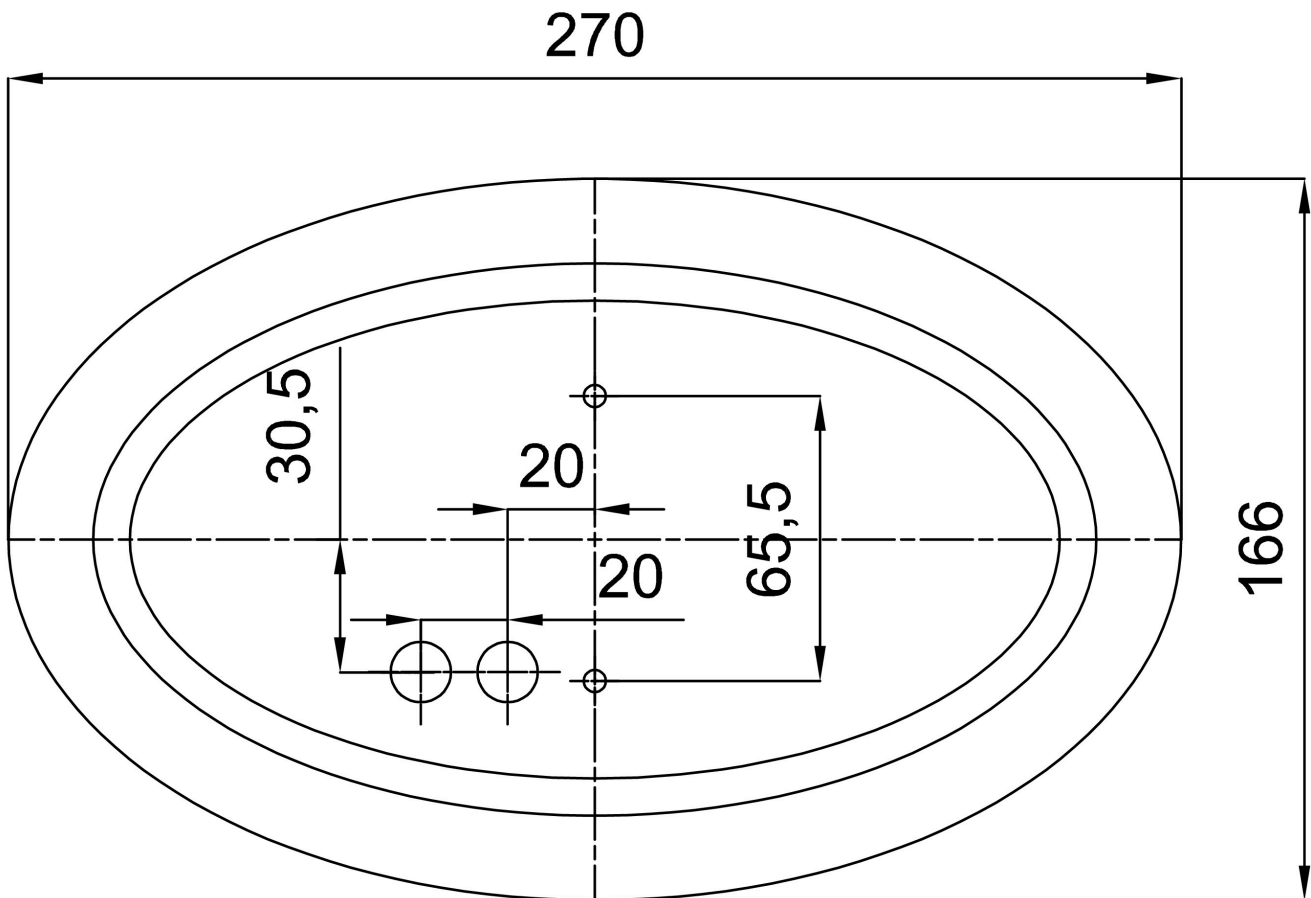

Logistic

EAN	8591728416553
Weight NTTO	1.2 Kg
Weight BTTO	1.3 Kg
Number of cartons	1 pcs
Package volume	0.014 m³
Package 1 width	0.38 m
Package 1 length	0.245 m
Package 1 height	0.15 m
Warranty*	60 months

*The warranty for the batteries is valid for 12 months from the date of purchase.

Installation dimensions: