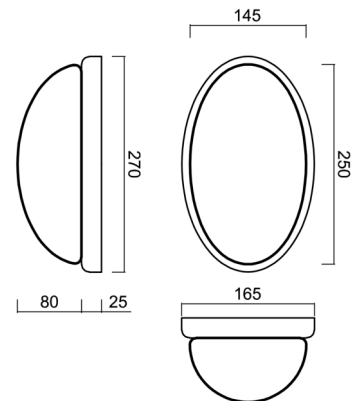

# ALMA D1

Product code: ALM41655

Type: IN-12U1/121/S12\*

Short description of the luminaire: Brass surface-mounted E27 light ON/OFF with TRIPLEX OPAL glass shade.

## Technical

Types of luminaires	Classic on/off
Mounting type	surface mounted
Base material	brass
Shade material	three-layer glass TRIPLEX OPAL
Base color	polished brass
Shade color	white
Holding the shade	folding system
Mounting location	ceiling/wall
Width	250 mm
Length	150 mm
Height	100 mm
mounting holes (diameter)	4xØ5mm
Installation wire (diameter)	2xØ16mm
Impact strength	IK01
Operating temperature	from -20°C to +30°C

## Luminous

Blue light hazard	Risk group 0
-------------------	--------------

Eulum data for calculation programs are available at [www.osmont.cz](http://www.osmont.cz).

Logistic

EAN	8591728416553
Weight NTTO	1.2 Kg
Weight BTTO	1.3 Kg
Number of cartons	1 pcs
Package volume	0.014 m <sup>3</sup>
Package 1 width	0.38 m
Package 1 length	0.245 m
Package 1 height	0.15 m
Warranty*	60 months