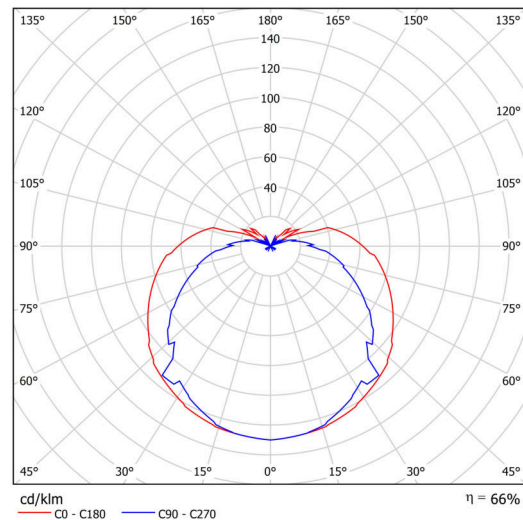

Types of luminaires	Classic on/off
Mounting type	surface mounted
Base material	steel
Shade material	three-layer glass TRIPLEX OPAL
Base color	white Ral9003
Shade color	white
Holding the shade	folding system
Mounting location	ceiling/wall
Width	250 mm
Length	150 mm
Height	100 mm
mounting holes (diameter)	4xØ5mm
Installation wire (diameter)	2xØ16mm
Impact strength	IK01
Operating temperature	from -20°C to +30°C

Electric

Power consumption	25 W
Ingress Protection	IP41
Socket	E27
terminal block	none

Luminous

Blue light hazard	Risk group 0
-------------------	--------------

Eulum data for calculation programs are available at www.osmont.cz.