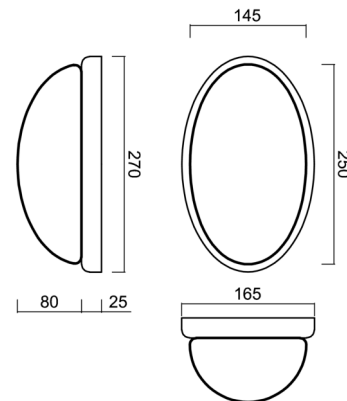

ALMA D1

IN-12U1/121/S4*

WWW.OSMONT.CZ

ALMA D1

Product code: ALM41647

Type: IN-12U1/121/S4*

Short description of the luminaire: White surface-mounted E27 light ON/OFF with TRIPLEX OPAL glass shade.

Technical

Types of luminaires	Classic on/off
Mounting type	surface mounted
Base material	steel
Shade material	three-layer glass TRIPLEX OPAL
Base color	white Ral9003
Shade color	white
Holding the shade	folding system
Mounting location	ceiling/wall
Width	250 mm
Length	150 mm
Height	100 mm
mounting holes (diameter)	4xØ5mm
Installation wire (diameter)	2xØ16mm
Impact strength	IK01
Operating temperature	from -20°C to +30°C

Logistic

EAN	8591728416478
Weight NTTO	1.2 Kg
Weight BTTO	1.3 Kg
Number of cartons	1 pcs
Package volume	0.014 m ³
Package 1 width	0.38 m
Package 1 length	0.245 m
Package 1 height	0.15 m
Warranty*	60 months

*The warranty for the batteries is valid for 12 months from the date of purchase.

Installation dimensions:

Additional assortment:

Lampshade

Product code	Name	Color	Description	Picture	Drawing
20026	121	white		