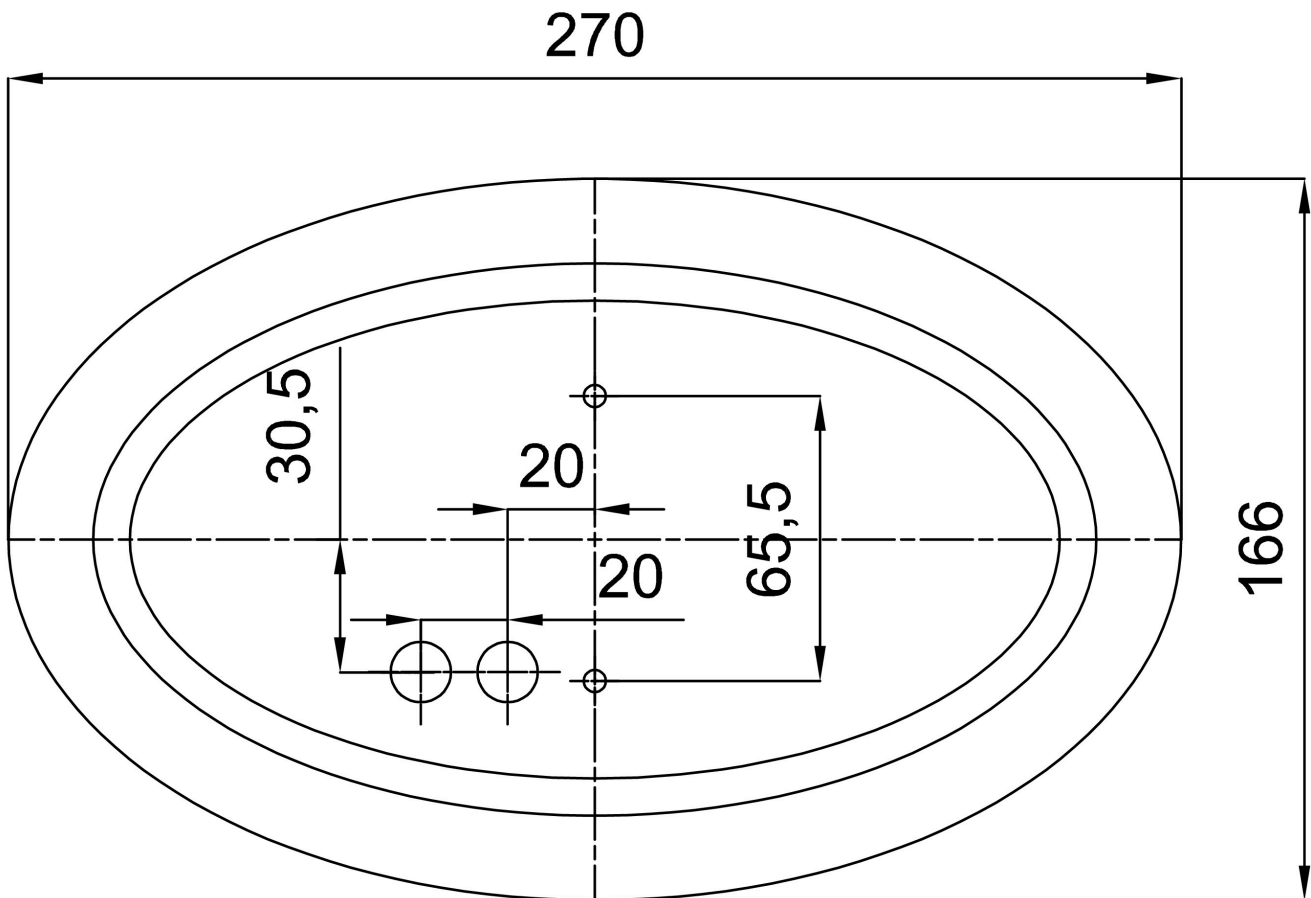

Types of luminaires	Classic on/off
Mounting type	surface mounted
Base material	steel
Shade material	three-layer glass TRIPLEX OPAL
Base color	white Ral9003
Shade color	white
Holding the shade	folding system
Mounting location	ceiling/wall
Width	250 mm
Length	150 mm
Height	100 mm
mounting holes (diameter)	4xØ5mm
Installation wire (diameter)	2xØ16mm
Impact strength	IK01
Operating temperature	from -20°C to +30°C

Electric

Power consumption	25 W
Ingress Protection	IP41
Socket	E27
terminal block	none

Luminous

Blue light hazard	Risk group 0
-------------------	--------------

Eulum data for calculation programs are available at www.osmont.cz.

*The warranty for the batteries is valid for 12 months from the date of purchase.

Installation dimensions:

Additional assortment:

Lampshade

Product code	Name	Color	Description	Picture	Drawing
20026	121	white		