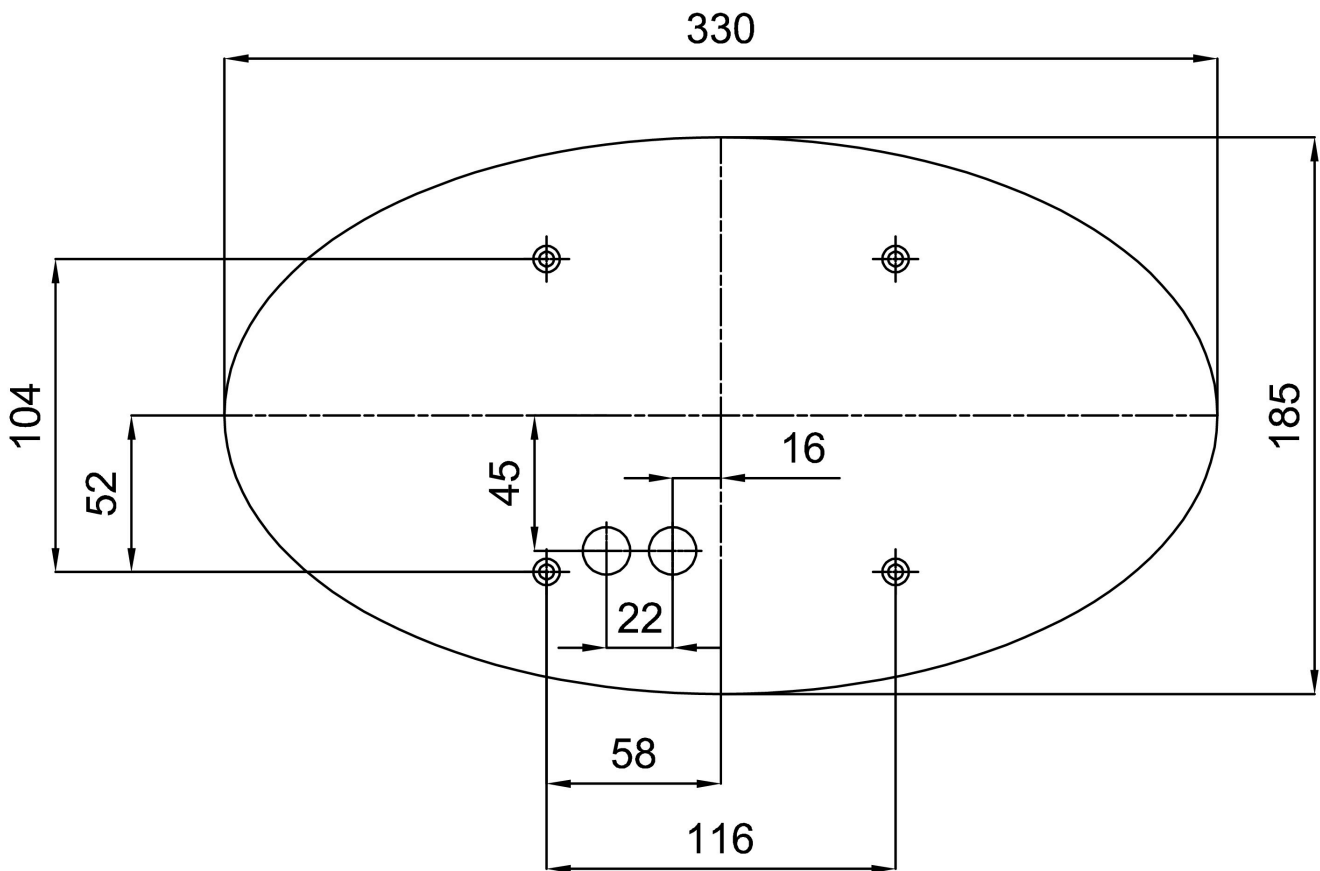

Logistic

EAN	8591728063238
Weight NTTO	2.7 Kg
Weight BTTO	2.9 Kg
Number of cartons	1 pcs
Package volume	0.014 m³
Package 1 width	0.38 m
Package 1 length	0.245 m
Package 1 height	0.15 m
Warranty*	60 months

*The warranty for the batteries is valid for 12 months from the date of purchase.

Installation dimensions: