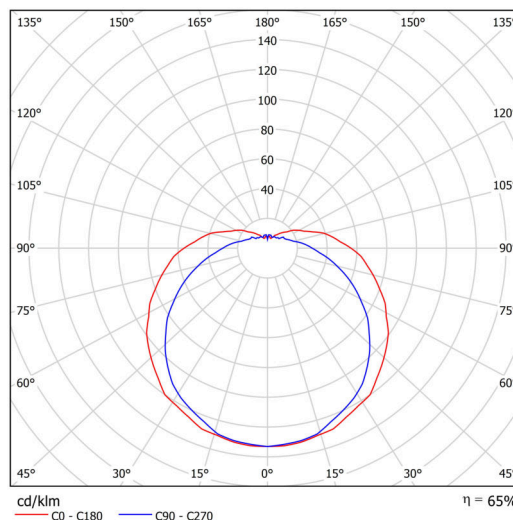

Luminous

Lum. flux of luminaire	1630 lm
Lum. flux of light source	2500 lm
Luminaire efficacy	101 lm/W
Temperature	4000 K
Rated life time LED L80/B10	100000 hours
CRI	Ra80
MacAdam	3
Blue light hazard	Risk group 0