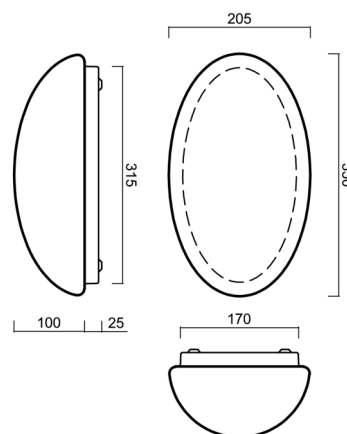

# ALMA 2

Product code: ALM59740

Type: LED-2L27E350U2/123 4K#

Short description of the luminaire: White surface-mounted LED light ON/OFF with TRIPLEX OPAL glass shade.

## Technical

Types of luminaires	Classic on/off
Mounting type	surface mounted
Base material	steel
Shade material	three-layer glass TRIPLEX OPAL
Base color	white Ral9003
Shade color	white
Holding the shade	folding system
Mounting location	ceiling/wall
Width	350 mm
Length	205 mm
Height	140 mm
mounting holes (diameter)	4xØ5mm
Installation wire (diameter)	2xØ16mm
Energy Class	D
Impact strength	IK01
Operating temperature	from -20°C to +30°C

Eulum data for calculation programs are available at [www.osmont.cz](http://www.osmont.cz).

Logistic

EAN	8591728063238
Weight NTTO	2.7 Kg
Weight BTTO	2.9 Kg
Number of cartons	1 pcs
Package volume	0.014 m <sup>3</sup>
Package 1 width	0.38 m
Package 1 length	0.245 m
Package 1 height	0.15 m
Warranty*	60 months

## Lampshade

Product code	Name	Color	Description	Picture	Drawing
20027	123	white		