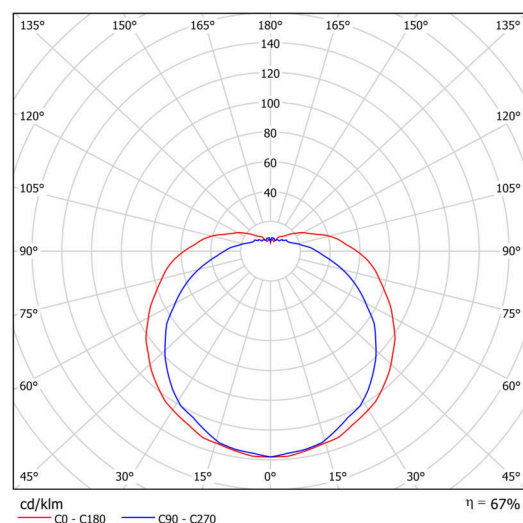

Luminous

Lum. flux of luminaire	700 lm
Lum. flux of light source	1050 lm
Luminaire efficacy	100 lm/W
Temperature	4000 K
Rated life time LED L80/B10	100000 hours
CRI	Ra80
MacAdam	3
Blue light hazard	Risk group 0