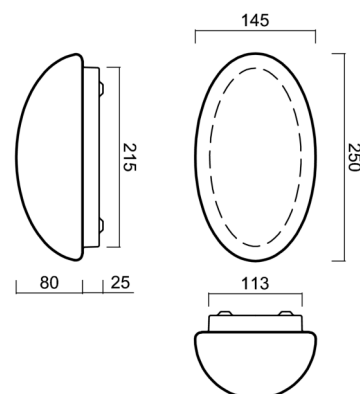

# ALMA 1

Product code: ALM59739

Type: LED-1L26E700U1/121 4K#

Short description of the luminaire: White surface-mounted LED light ON/OFF with TRIPLEX OPAL glass shade.

## Technical

Types of luminaires	Classic on/off
Mounting type	surface mounted
Base material	steel
Shade material	three-layer glass TRIPLEX OPAL
Base color	white Ral9003
Shade color	white
Holding the shade	folding system
Mounting location	ceiling/wall
Width	250 mm
Length	150 mm
Height	100 mm
mounting holes (diameter)	4xØ5mm
Installation wire (diameter)	2xØ16mm
Energy Class	D
Impact strength	IK01
Operating temperature	from -20°C to +30°C

Eulum data for calculation programs are available at [www.osmont.cz](http://www.osmont.cz).

Logistic

EAN	8591728063221
Weight NTTO	1.4 Kg
Weight BTTO	1.5 Kg
Number of cartons	1 pcs
Package volume	0.014 m <sup>3</sup>
Package 1 width	0.38 m
Package 1 length	0.245 m
Package 1 height	0.15 m
Warranty*	60 months

## Lampshade

Product code	Name	Color	Description	Picture	Drawing
20026	121	white		 A photograph of a white, bowl-shaped lampshade. The shade is centered in the 'Picture' column of the table. It has a smooth, slightly reflective surface and a simple, rounded design.	