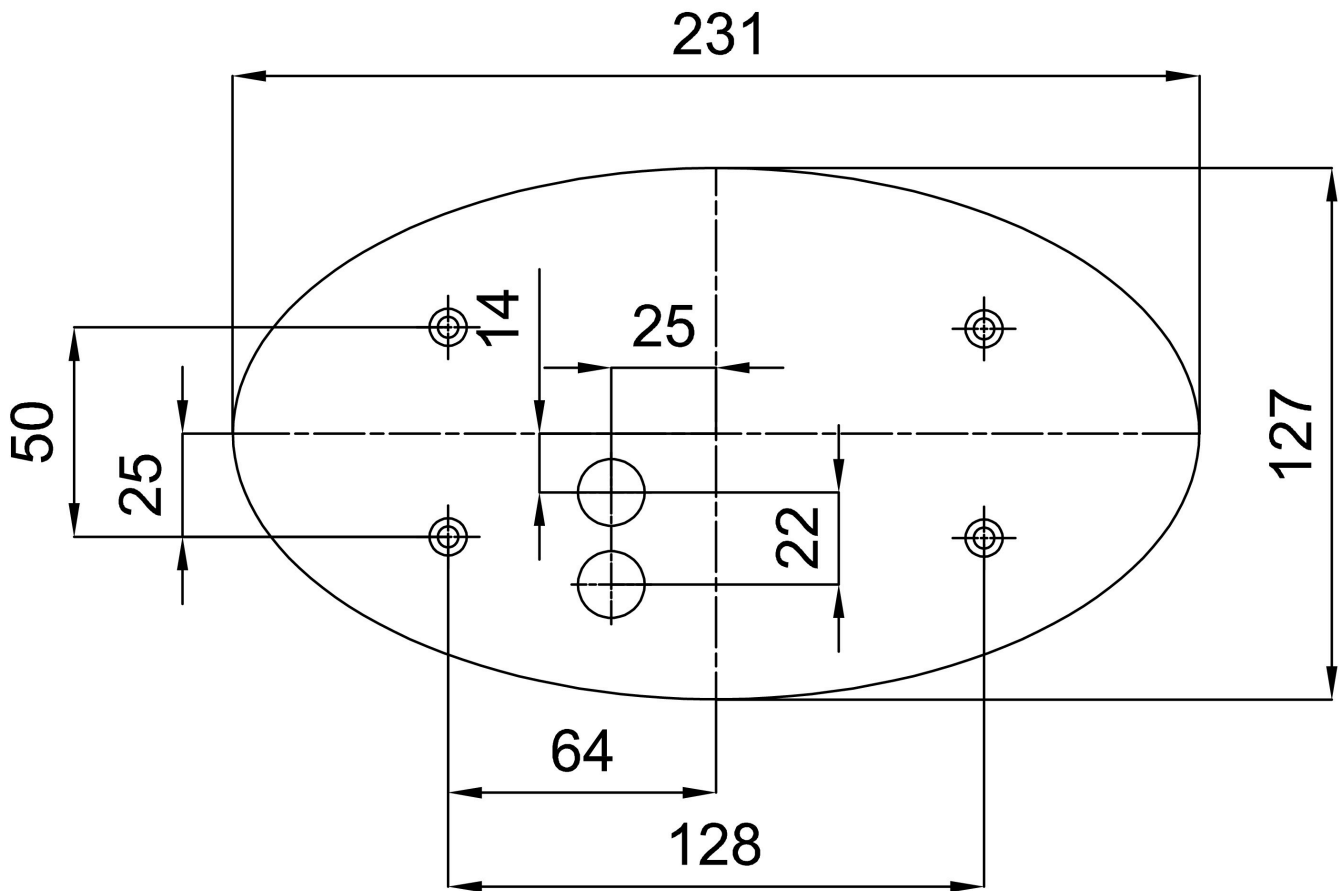

Logistic

EAN	8591728063221
Weight NTTO	1.4 Kg
Weight BTTO	1.5 Kg
Number of cartons	1 pcs
Package volume	0.014 m³
Package 1 width	0.38 m
Package 1 length	0.245 m
Package 1 height	0.15 m
Warranty*	60 months

*The warranty for the batteries is valid for 12 months from the date of purchase.

Installation dimensions: