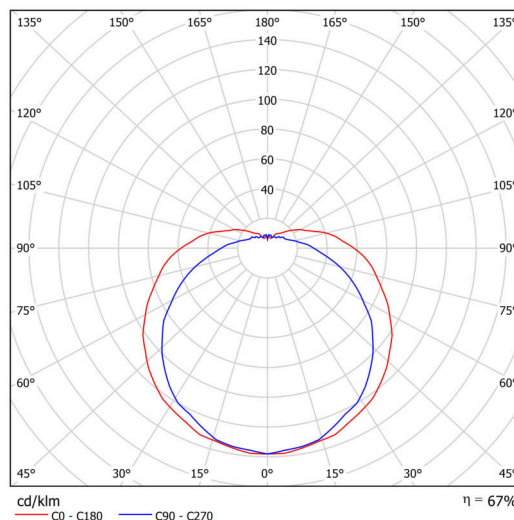

Luminous

Lum. flux of luminaire	680 lm
Lum. flux of light source	1010 lm
Luminaire efficacy	97 lm/W
Temperature	3000 K
Rated life time LED L80/B10	100000 hours
CRI	Ra80
MacAdam	3
Blue light hazard	Risk group 0