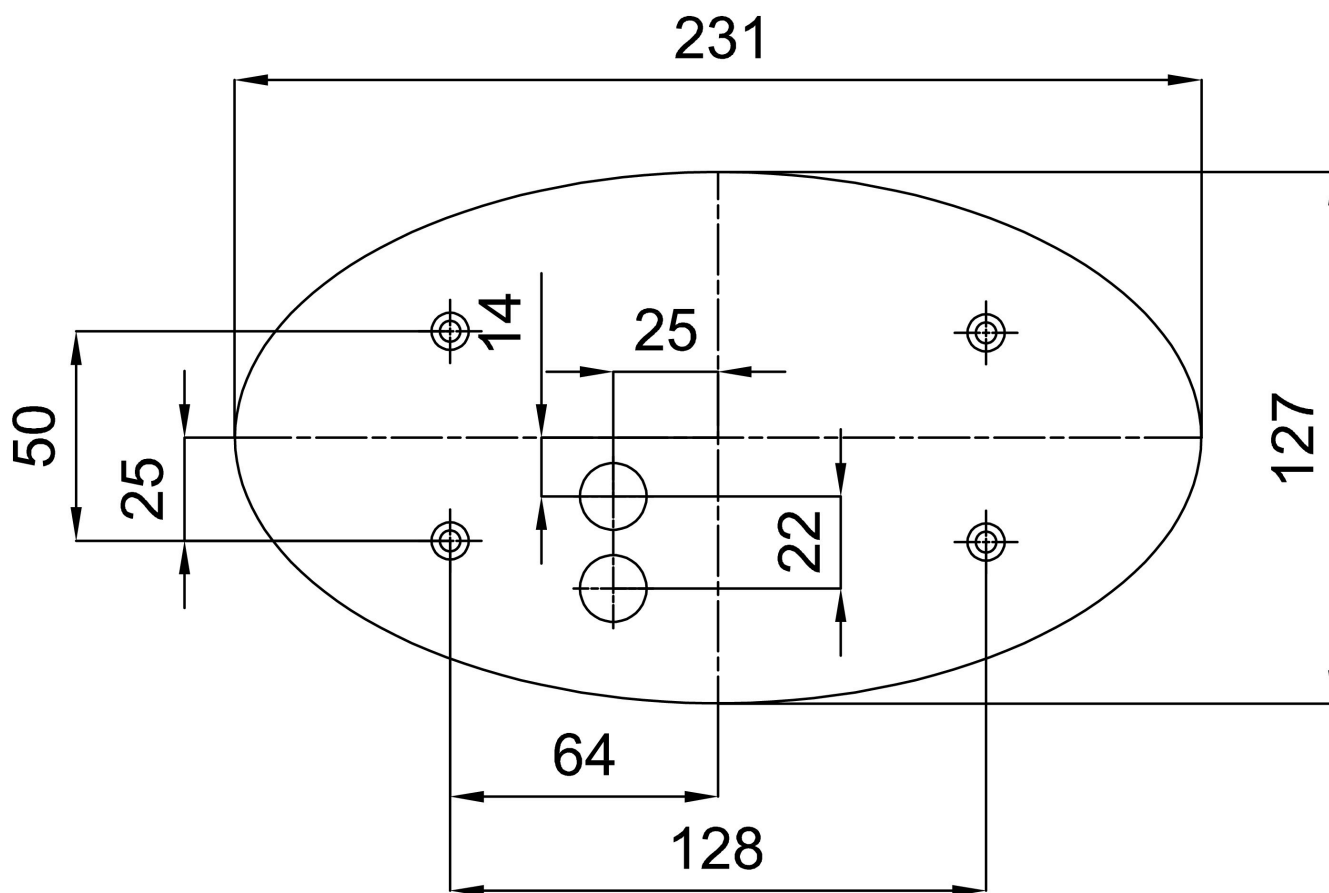

Logistic

EAN	8591728063207
Weight NTTO	1.4 Kg
Weight BTTO	1.5 Kg
Number of cartons	1 pcs
Package volume	0.014 m³
Package 1 width	0.38 m
Package 1 length	0.245 m
Package 1 height	0.15 m
Warranty*	60 months

*The warranty for the batteries is valid for 12 months from the date of purchase.

Installation dimensions: