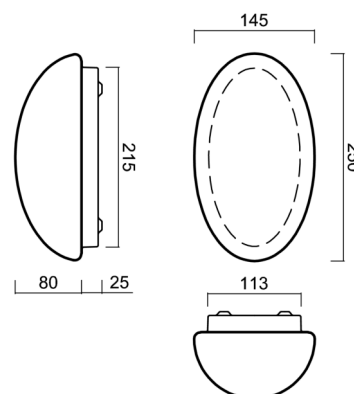

# ALMA 1

Product code: ALM59239

Type: LED-1L26E700U1/121 3K#

Short description of the luminaire: White surface-mounted LED light ON/OFF with TRIPLEX OPAL glass shade.

## Technical

Types of luminaires	Classic on/off
Mounting type	surface mounted
Base material	steel
Shade material	three-layer glass TRIPLEX OPAL
Base color	white Ral9003
Shade color	white
Holding the shade	folding system
Mounting location	ceiling/wall
Width	250 mm
Length	150 mm
Height	100 mm
mounting holes (diameter)	4xØ5mm
Installation wire (diameter)	2xØ16mm
Energy Class	D
Impact strength	IK01
Operating temperature	from -20°C to +30°C

Eulum data for calculation programs are available at [www.osmont.cz](http://www.osmont.cz).

Logistic

EAN	8591728063207
Weight NTTO	1.4 Kg
Weight BTTO	1.5 Kg
Number of cartons	1 pcs
Package volume	0.014 m <sup>3</sup>
Package 1 width	0.38 m
Package 1 length	0.245 m
Package 1 height	0.15 m
Warranty*	60 months