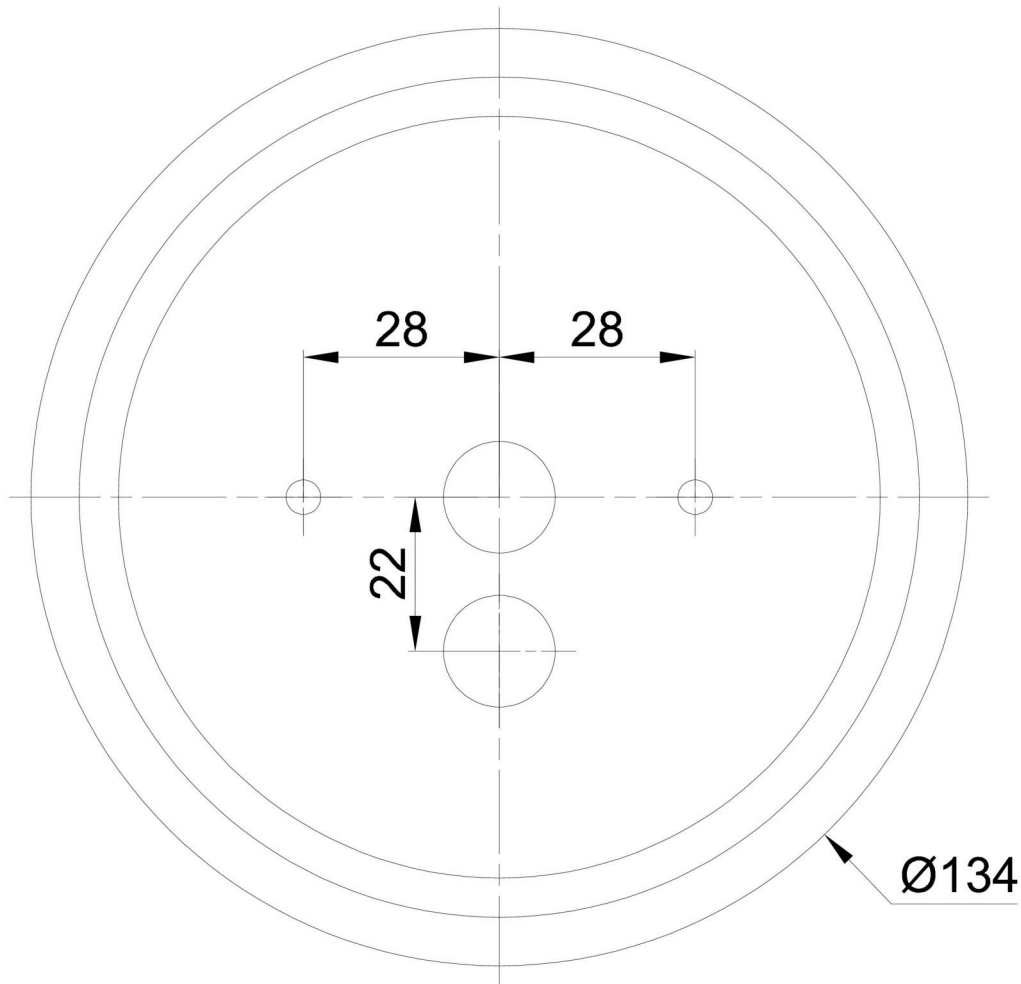

## Technical data

Types of luminaires	Classic on/off
Mounting type	surface mounted
Base material	steel
Shade material	three-layer glass TRIPLEX OPAL
Base color	black Ral9005
Shade color	white
Holding the shade	folding system
Mounting location	ceiling/wall
Width	140 mm
Length	140 mm
Height	210 mm
Diameter	ø 140 mm
mounting holes (diameter)	3xø5mm
Cable entrance	2xø16mm
Impact strength	IK01
Operating temperature	from -20°C to +30°C

## Installation dimensions: