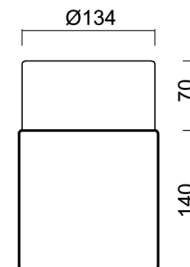

## Technical data

Types of luminaires	Classic on/off
Mounting type	surface mounted
Base material	steel
Shade material	three-layer glass TRIPLEX OPAL
Base color	black Ral9005
Shade color	white
Holding the shade	folding system
Mounting location	ceiling/wall
Width	140 mm
Length	140 mm
Height	210 mm
Diameter	ø 140 mm
mounting holes (diameter)	3xø5mm
Cable entrance	2xø16mm
Impact strength	IK01
Operating temperature	from -20°C to +30°C