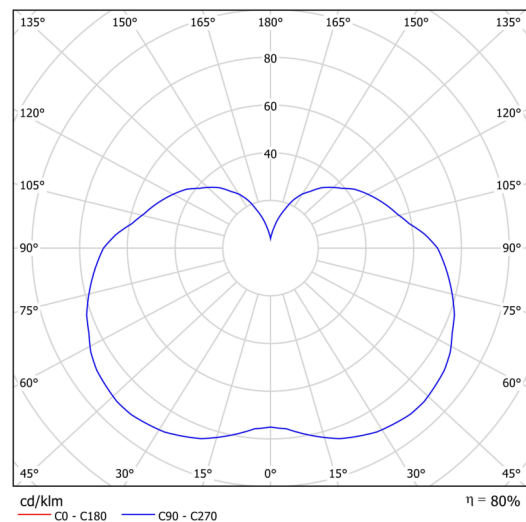

ALKOR D2

Product code: ALK52165

Type: IN-12KN02P/406 C*

Short description of the luminaire: Black colour | ceiling or wall E27 light ON/OFF | TRIPLEX OPAL hand blown glass shade |

Technical data

Types of luminaires	Classic on/off
Mounting type	surface mounted
Base material	steel
Shade material	three-layer glass TRIPLEX OPAL
Base color	black Ral9005
Shade color	white
Holding the shade	folding system
Mounting location	ceiling/wall
Width	140 mm
Length	140 mm
Height	210 mm
Diameter	ø 140 mm
mounting holes (diameter)	3xø5mm
Cable entrance	2xø16mm
Impact strength	IK01
Operating temperature	from -20°C to +30°C

Electrical data

Power consumption	25 W
Ingress Protection	IP44
Socket	E27
terminal block	snap terminal block

Luminous data

Blue light hazard	Risk group 0

Eulum data for calculation programs are available at www.osmont.cz.