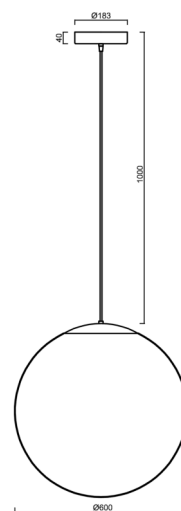

ADRIA S5 HP

Product code: ADR62735

Type: LED-5L08E1050ZS11/099/L100 MS DALI 4K##

Short description of the luminaire: Brass polished | pendant high-power LED light DALI | TRIPLEX OPAL hand blown glass shade | cable pendant (with inner support wire) 100 cm |

Technical

Types of luminaires	Dimmable
Mounting type	Suspended - cable
Base material	brass
Shade material	three-layer glass TRIPLEX OPAL
Base color	polished brass
Shade color	white
Holding the shade	steel holder
Mounting location	ceiling
Width	600 mm
Length	600 mm
Height	600 mm
Diameter	ø 600 mm
Hinge length	1000 mm
mounting holes (diameter)	3xø5mm
Cable entrance	2xø16mm
Energy Class	D
Impact strength	IK01
Operating temperature	from -20°C to +30°C

Electric

Power consumption	65 W
Ingress Protection	IP40
Socket	LED modul
terminal block	snap terminal block
Automatic circuit breaker type B10A	15 pcs
Automatic circuit breaker type B16A	25 pcs
Automatic circuit breaker type C10A	26 pcs
Automatic circuit breaker type C16A	42 pcs

Luminous

Lum. flux of luminaire	9280 lm
Lum. flux of light source	10540 lm
Luminaire efficacy	142 lm/W
Temperature	4000 K
Rated life time LED L80/B10	100000 hours
CRI	Ra80
MacAdam	3
Blue light hazard	Risk group 0

Eulum data for calculation programs are available at