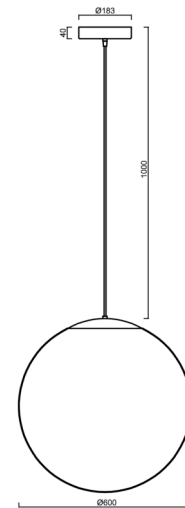

## Technical

Types of luminaires	Classic on/off
Mounting type	Suspended - cable
Base material	brass
Shade material	three-layer glass TRIPLEX OPAL
Base color	polished brass
Shade color	white
Holding the shade	steel holder
Mounting location	ceiling
Width	600 mm
Length	600 mm
Height	600 mm
Diameter	ø 600 mm
Hinge length	1000 mm
mounting holes (diameter)	3xø5mm
Cable entrance	2xø16mm
Energy Class	D
Impact strength	IK01
Operating temperature	from -20°C to +30°C

Eulum data for calculation programs are available at

Logistic

EAN	8591728060282
Weight NTTO	7 Kg
Weight BTTO	9.41 Kg
Number of cartons	2 pcs
Package volume	0.256 m <sup>3</sup>
Package 1 width	0.62 m
Package 1 length	0.62 m
Package 1 height	0.63 m
Warranty*	60 months