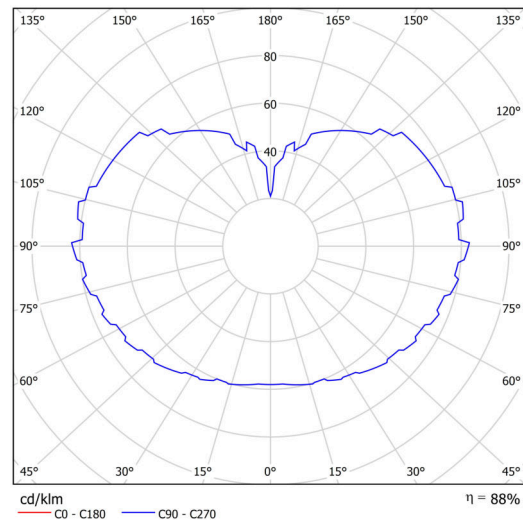

## Technical

Types of luminaires	Classic on/off
Mounting type	Suspended - cable
Base material	brass
Shade material	three-layer glass TRIPLEX OPAL
Base color	polished brass
Shade color	white
Holding the shade	steel holder
Mounting location	ceiling
Width	600 mm
Length	600 mm
Height	600 mm
Diameter	ø 600 mm
Hinge length	1000 mm
mounting holes (diameter)	3xø5mm
Cable entrance	2xø16mm
Energy Class	D
Impact strength	IK01
Operating temperature	from -20°C to +30°C

## Luminous

Lum. flux of luminaire	9280 lm
Lum. flux of light source	10540 lm
Luminaire efficacy	142 lm/W
Temperature	4000 K
Rated life time LED L80/B10	100000 hours
CRI	Ra80
MacAdam	3
Blue light hazard	Risk group 0