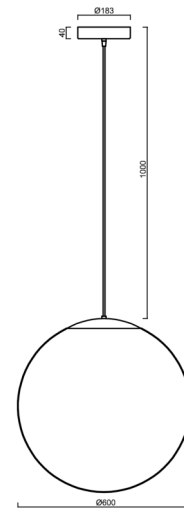

ADRIA S5 HP

LED-5L08E1050ZS11/099/L100 C DALI 4K##

WWW.OSMONT.CZ

ADRIA S5 HP

Product code: ADR62733

Type: LED-5L08E1050ZS11/099/L100 C DALI 4K##

Short description of the luminaire: Black colour | pendant high-power LED light DALI | TRIPLEX OPAL hand blown glass shade | cable pendant (with inner support wire) 100 cm |

Technical

Types of luminaires	Dimmable
Mounting type	Suspended - cable
Base material	steel
Shade material	three-layer glass TRIPLEX OPAL
Base color	black Ral9005
Shade color	white
Holding the shade	steel holder
Mounting location	ceiling
Width	600 mm
Length	600 mm
Height	600 mm
Diameter	Ø 600 mm
Hinge length	1000 mm
mounting holes (diameter)	3xØ5mm
Cable entrance	2xØ16mm
Energy Class	D
Impact strength	IK01
Operating temperature	from -20°C to +30°C

Eulum data for calculation programs are available at

Logistic

EAN	8591728060275
Weight NTTO	7 Kg
Weight BTTO	9.41 Kg
Number of cartons	2 pcs
Package volume	0.256 m ³
Package 1 width	0.62 m
Package 1 length	0.62 m
Package 1 height	0.63 m
Warranty*	60 months