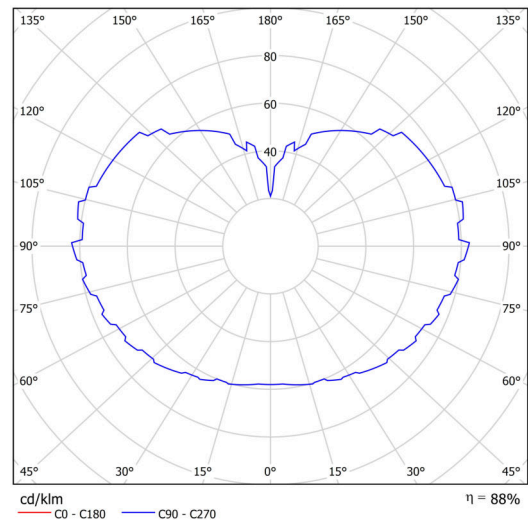

Technical

Types of luminaires	Dimmable
Mounting type	Suspended - cable
Base material	steel
Shade material	three-layer glass TRIPLEX OPAL
Base color	black Ral9005
Shade color	white
Holding the shade	steel holder
Mounting location	ceiling
Width	600 mm
Length	600 mm
Height	600 mm
Diameter	Ø 600 mm
Hinge length	1000 mm
mounting holes (diameter)	3xØ5mm
Cable entrance	2xØ16mm
Energy Class	D
Impact strength	IK01
Operating temperature	from -20°C to +30°C

Luminous

Lum. flux of luminaire	9280 lm
Lum. flux of light source	10540 lm
Luminaire efficacy	142 lm/W
Temperature	4000 K
Rated life time LED L80/B10	100000 hours
CRI	Ra80
MacAdam	3
Blue light hazard	Risk group 0