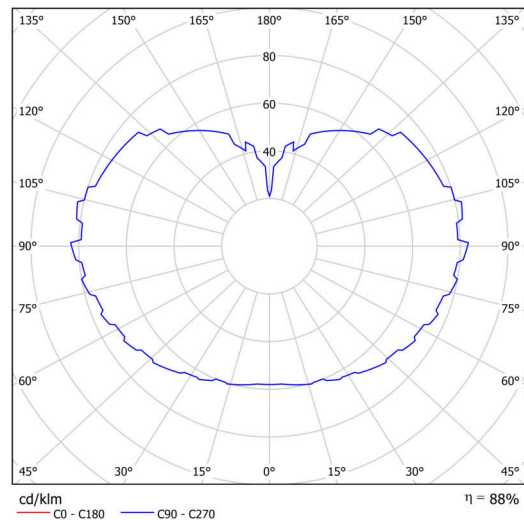

Technical

Types of luminaires	Dimmable
Mounting type	Suspended - cable
Base material	brass
Shade material	three-layer glass TRIPLEX OPAL
Base color	polished brass
Shade color	white
Holding the shade	steel holder
Mounting location	ceiling
Width	600 mm
Length	600 mm
Height	600 mm
Diameter	ø 600 mm
Hinge length	1000 mm
mounting holes (diameter)	3xø5mm
Cable entrance	2xø16mm
Energy Class	D
Impact strength	IK01
Operating temperature	from -20°C to +30°C

Luminous

Lum. flux of luminaire	8890 lm
Lum. flux of light source	10100 lm
Luminaire efficacy	136 lm/W
Temperature	3000 K
Rated life time LED L80/B10	100000 hours
CRI	Ra80
MacAdam	3
Blue light hazard	Risk group 0