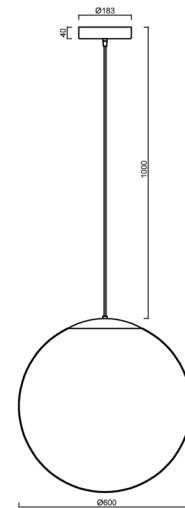

ADRIA S5 HP

LED-5L08E1050ZS11/099/L100 MS DALI 3K##

WWW.OSMONT.CZ

ADRIA S5 HP

Product code: ADR62235

Type: LED-5L08E1050ZS11/099/L100 MS DALI 3K##

Short description of the luminaire: Brass polished | pendant high-power LED light DALI | TRIPLEX OPAL hand blown glass shade | cable pendant (with inner support wire) 100 cm |

Technical

Types of luminaires	Dimmable
Mounting type	Suspended - cable
Base material	brass
Shade material	three-layer glass TRIPLEX OPAL
Base color	polished brass
Shade color	white
Holding the shade	steel holder
Mounting location	ceiling
Width	600 mm
Length	600 mm
Height	600 mm
Diameter	ø 600 mm
Hinge length	1000 mm
mounting holes (diameter)	3xø5mm
Cable entrance	2xø16mm
Energy Class	D
Impact strength	IK01
Operating temperature	from -20°C to +30°C

Eulum data for calculation programs are available at

Logistic

EAN	8591728058197
Weight NTTO	7 Kg
Weight BTTO	9.41 Kg
Number of cartons	2 pcs
Package volume	0.256 m ³
Package 1 width	0.62 m
Package 1 length	0.62 m
Package 1 height	0.63 m
Warranty*	60 months