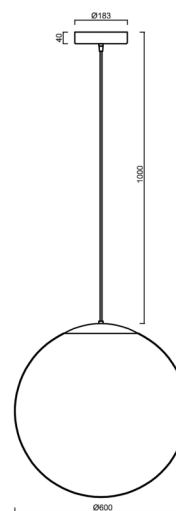

# ADRIA S5 HP

Product code: ADR62233

Type: LED-5L08E1050ZS11/099/L100 C DALI 3K##

Short description of the luminaire: Black colour | pendant high-power LED light DALI | TRIPLEX OPAL hand blown glass shade | cable pendant ( with inner support wire) 100 cm |

## Technical

Types of luminaires	Dimmable
Mounting type	Suspended - cable
Base material	steel
Shade material	three-layer glass TRIPLEX OPAL
Base color	black Ral9005
Shade color	white
Holding the shade	steel holder
Mounting location	ceiling
Width	600 mm
Length	600 mm
Height	600 mm
Diameter	Ø 600 mm
Hinge length	1000 mm
mounting holes (diameter)	3xØ5mm
Cable entrance	2xØ16mm
Energy Class	D
Impact strength	IK01
Operating temperature	from -20°C to +30°C