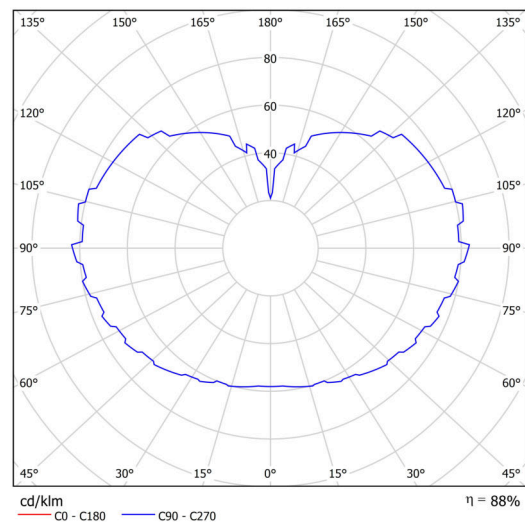

ADRIA S5

Product code: ADR61848

Type: LED-5L07E1050ZS11/099/L100 C 4K##

Short description of the luminaire: Black pendant LED light ON/OFF with TRIPLEX OPAL glass shade.

Technical

Types of luminaires	Classic on/off
Mounting type	Suspended - cable
Base material	steel
Shade material	three-layer glass TRIPLEX OPAL
Base color	black Ral9005
Shade color	white
Holding the shade	steel holder
Mounting location	ceiling
Width	600 mm
Length	600 mm
Height	600 mm
Diameter	ø 600 mm
Hinge length	1000 mm
mounting holes (diameter)	none
Installation wire (diameter)	none
Energy Class	D
Impact strength	IK01
Operating temperature	from -20°C to +30°C

Electric

Power consumption	48 W
Ingress Protection	IP40
Socket	LED modul
terminal block	none

Luminous

Lum. flux of luminaire	7100 lm
Lum. flux of light source	8070 lm
Luminaire efficacy	147 lm/W
Temperature	4000 K
Rated life time LED L80/B10	100000 hours
CRI	Ra80
MacAdam	3
Blue light hazard	Risk group 0

Eulum data for calculation programs are available at www.osmont.cz.