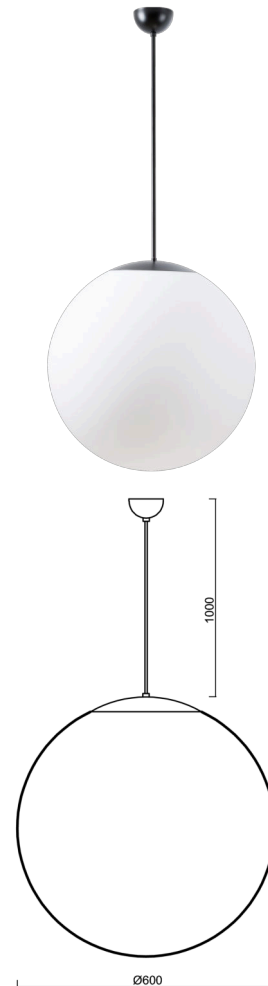

ADRIA S5

Product code: ADR61848

Type: LED-5L07E1050ZS11/099/L100 C 4K##

Short description of the luminaire: Black pendant LED light ON/OFF with TRIPLEX OPAL glass shade.

Technical

Types of luminaires	Classic on/off
Mounting type	Suspended - cable
Base material	steel
Shade material	three-layer glass TRIPLEX OPAL
Base color	black Ral9005
Shade color	white
Holding the shade	steel holder
Mounting location	ceiling
Width	600 mm
Length	600 mm
Height	600 mm
Diameter	ø 600 mm
Hinge length	1000 mm
mounting holes (diameter)	none
Installation wire (diameter)	none
Energy Class	D
Impact strength	IK01
Operating temperature	from -20°C to +30°C

Electric

Power consumption	48 W
Ingress Protection	IP40
Socket	LED modul
terminal block	none

Luminous

Lum. flux of luminaire	7100 lm
Lum. flux of light source	8070 lm
Luminaire efficacy	147 lm/W
Temperature	4000 K
Rated life time LED L80/B10	100000 hours
CRI	Ra80
MacAdam	3
Blue light hazard	Risk group 0

Eulum data for calculation programs are available at www.osmont.cz.