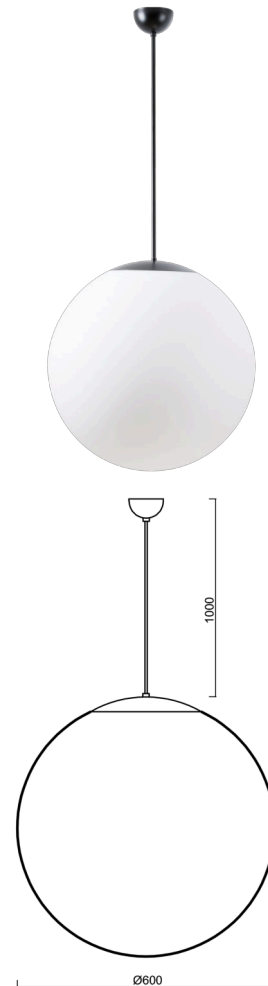

ADRIA S5

Product code: ADR61348

Type: LED-5L07E1050ZS11/099/L100 C 3K##

Short description of the luminaire: Black pendant LED light ON/OFF with TRIPLEX OPAL glass shade.

Technical

Types of luminaires	Classic on/off
Mounting type	Suspended - cable
Base material	steel
Shade material	three-layer glass TRIPLEX OPAL
Base color	black Ral9005
Shade color	white
Holding the shade	steel holder
Mounting location	ceiling
Width	600 mm
Length	600 mm
Height	600 mm
Diameter	ø 600 mm
Hinge length	1000 mm
mounting holes (diameter)	none
Installation wire (diameter)	none
Energy Class	D
Impact strength	IK01
Operating temperature	from -20°C to +30°C

Electric

Power consumption	48 W
Ingress Protection	IP40
Socket	LED modul
terminal block	none

Luminous

Lum. flux of luminaire	6810 lm
Lum. flux of light source	7740 lm
Luminaire efficacy	141 lm/W
Temperature	3000 K
Rated life time LED L80/B10	100000 hours
CRI	Ra80
MacAdam	3
Blue light hazard	Risk group 0

Eulum data for calculation programs are available at www.osmont.cz.