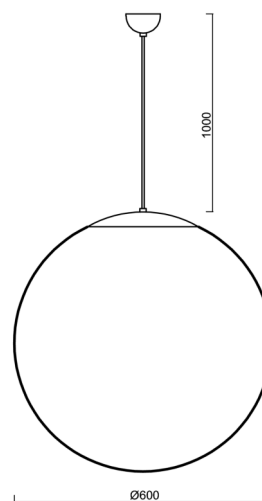

# ADRIA S5

Product code: ADR60873

Type: LED-5L07E1050ZS11/099/L100 NB DALI 4K##

Short description of the luminaire: Stainless brushed pendant LED light DALI with TRIPLEX OPAL glass shade.

## Technical

Types of luminaires	Dimmable
Mounting type	Suspended - cable
Base material	stainless steel steel
Shade material	three-layer glass TRIPLEX OPAL
Base color	brushed stainless steel
Shade color	white
Holding the shade	steel holder
Mounting location	ceiling
Width	600 mm
Length	600 mm
Height	600 mm
Diameter	ø 600 mm
Hinge length	1000 mm
mounting holes (diameter)	none
Installation wire (diameter)	none
Energy Class	D
Impact strength	IK01
Operating temperature	from -20°C to +30°C