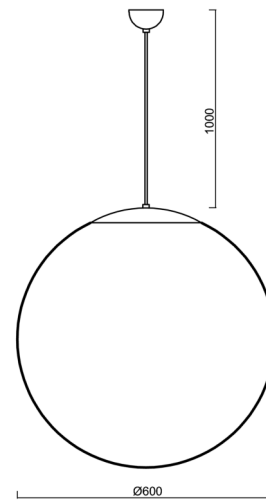

# ADRIA S5

Product code: ADR60867

Type: LED-5L07E1050ZS11/099/L100 B DALI 4K##

Short description of the luminaire: White pendant LED light DALI with TRIPLEX OPAL glass shade.

## Technical

Types of luminaires	Dimmable
Mounting type	Suspended - cable
Base material	steel
Shade material	three-layer glass TRIPLEX OPAL
Base color	white Ral9003
Shade color	white
Holding the shade	steel holder
Mounting location	ceiling
Width	600 mm
Length	600 mm
Height	600 mm
Diameter	ø 600 mm
Hinge length	1000 mm
mounting holes (diameter)	none
Installation wire (diameter)	none
Energy Class	D
Impact strength	IK01
Operating temperature	from -20°C to +30°C