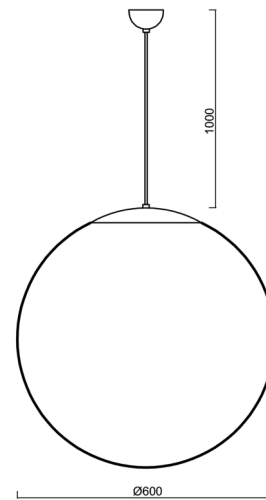

ADRIA S5

LED-5L07E1050ZS11/099/L100 B 4K##

WWW.OSMONT.CZ

ADRIA S5

Product code: ADR60866

Type: LED-5L07E1050ZS11/099/L100 B 4K##

Short description of the luminaire: White pendant LED light ON/OFF with TRIPLEX OPAL glass shade.

Technical

Types of luminaires	Classic on/off
Mounting type	Suspended - cable
Base material	steel
Shade material	three-layer glass TRIPLEX OPAL
Base color	white Ral9003
Shade color	white
Holding the shade	steel holder
Mounting location	ceiling
Width	600 mm
Length	600 mm
Height	600 mm
Diameter	ø 600 mm
Hinge length	1000 mm
mounting holes (diameter)	none
Installation wire (diameter)	none
Energy Class	D
Impact strength	IK01
Operating temperature	from -20°C to +30°C